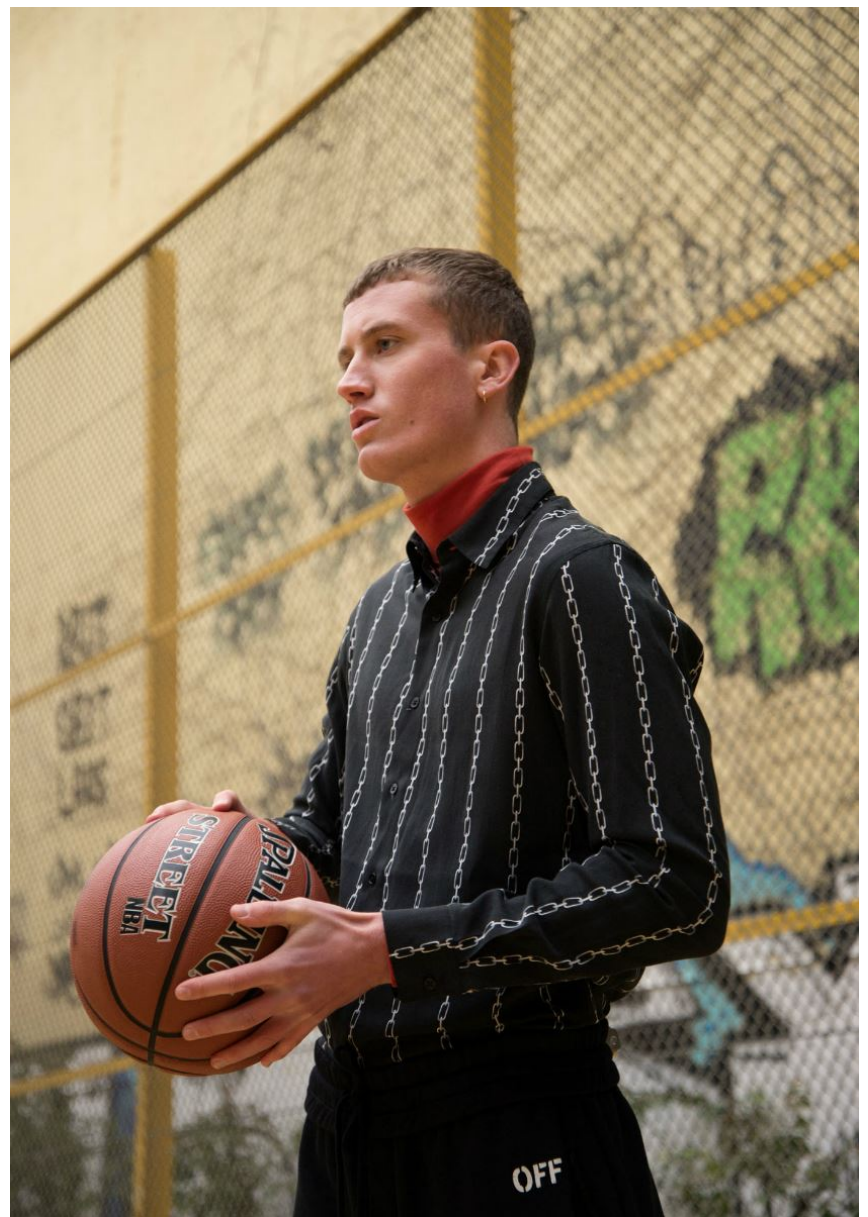

HEIGHT **6' 1.5"** BUST **37"**
WAIST **30"** HIPS **36"**
SHOES **9.5** HAIR **DARK BLONDE**
EYES **BLUE**

KEVIN

Hamburg +49 40 413 236 - 0 Berlin +49 30 616 606 - 6
www.m4models.de