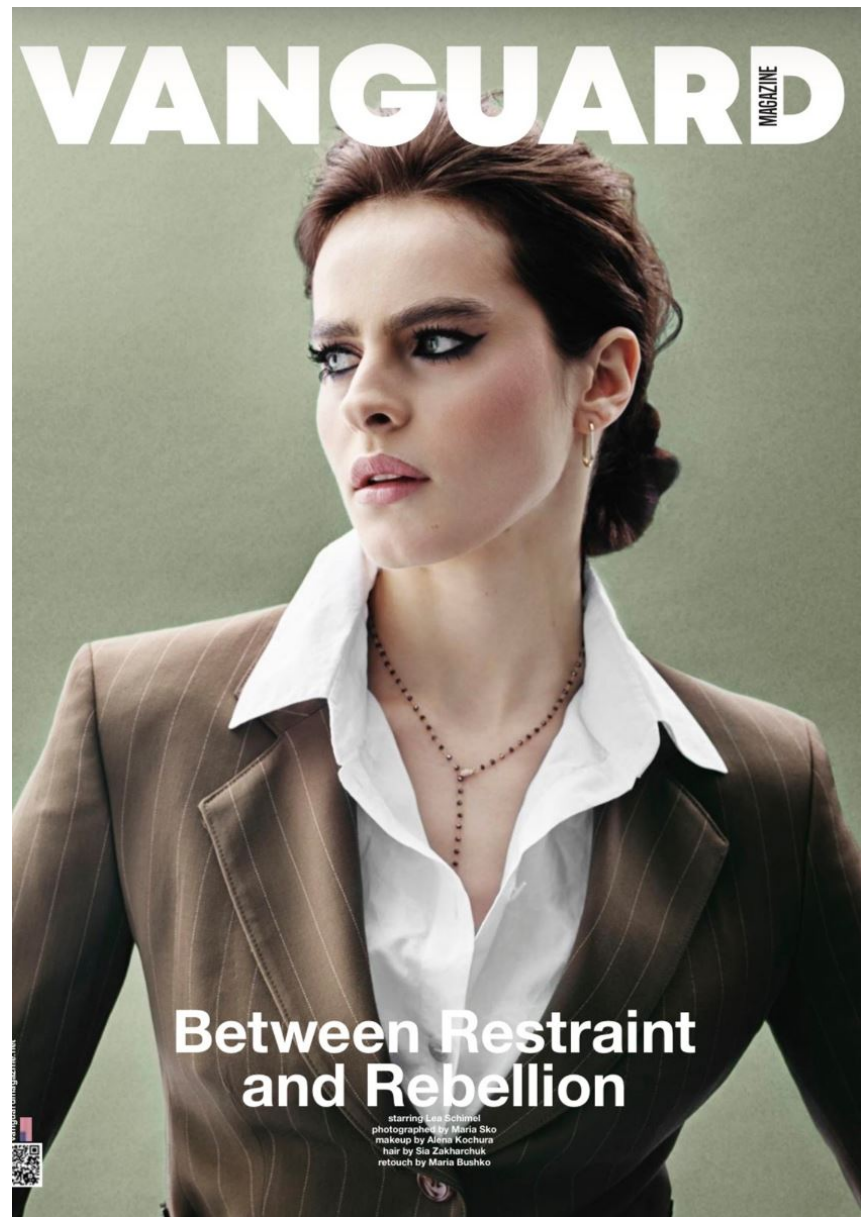

Between Restraint and Rebellion

HEIGHT **5' 9"** BUST **34"**
WAIST **24"** HIPS **36"**
SHOES **9** HAIR **BLONDE**
EYES **BLUE-GREY**