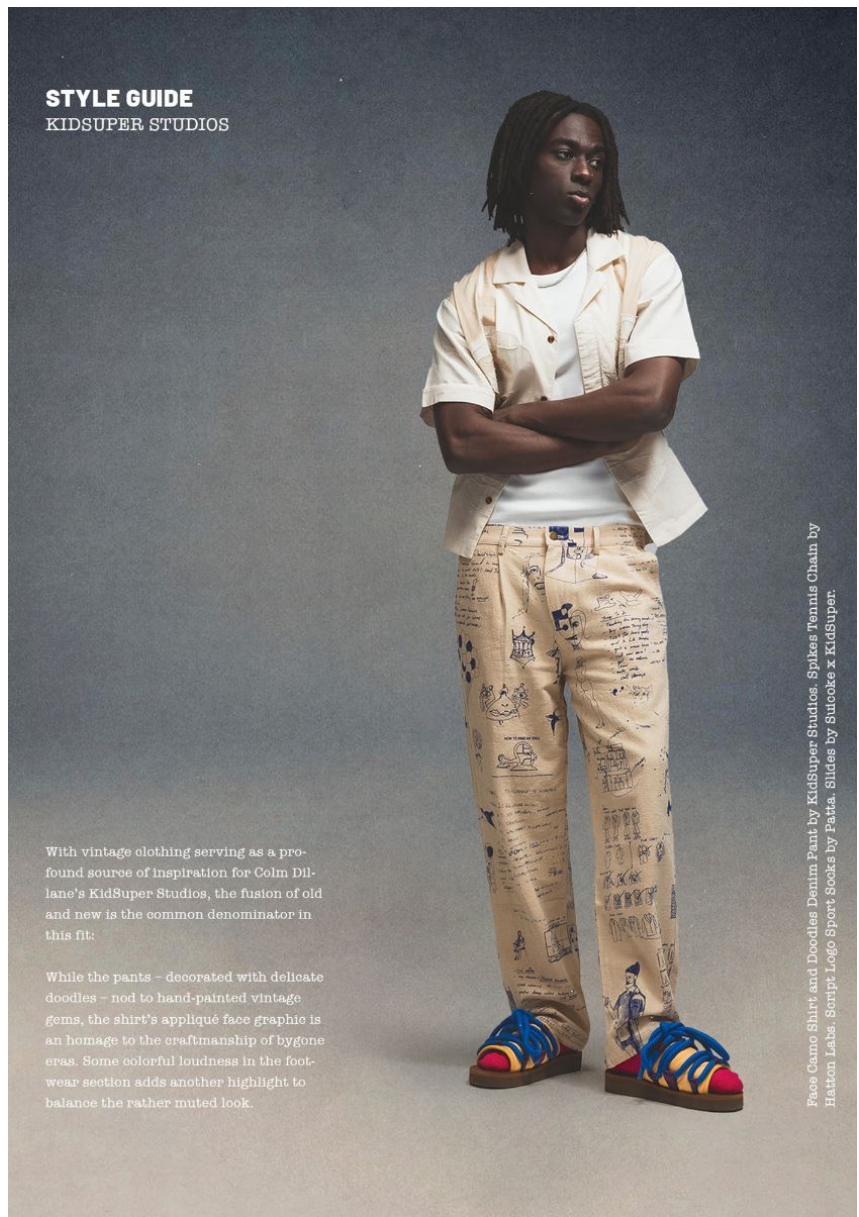

STYLE GUIDE
KIDSUPER STUDIOS

With vintage clothing serving as a profound source of inspiration for Colm Dillane's KidSuper Studios, the fusion of old and new is the common denominator in this fit:

While the pants - decorated with delicate doodles - nod to hand-painted vintage gems, the shirt's appliqué face graphic is an homage to the craftsmanship of bygone eras. Some colorful loudness in the footwear section adds another highlight to balance the rather muted look.

Face Camo Shirt and Doodles Denim Pant by KidSuper Studios. Spikes Tennis Chain by Hattori Labs. Script Logo Sport Socks by Pata. Slides by Sutooke x KidSuper.

KINGSLEY

GRÖSSE **188** OBERWEITE **94**
TAILLE **72** HÜFTE **96**
SCHUHE **45** HAARE **SCHWARZ**
AUGEN **BRAUN**

Hamburg +49 40 413 236 - 0 Berlin +49 30 616 606 - 6
www.m4models.de

HEIGHT **6' 2"** BUST **37"**
WAIST **28"** HIPS **38"**
SHOES **12** HAIR **BLACK**
EYES **BROWN**