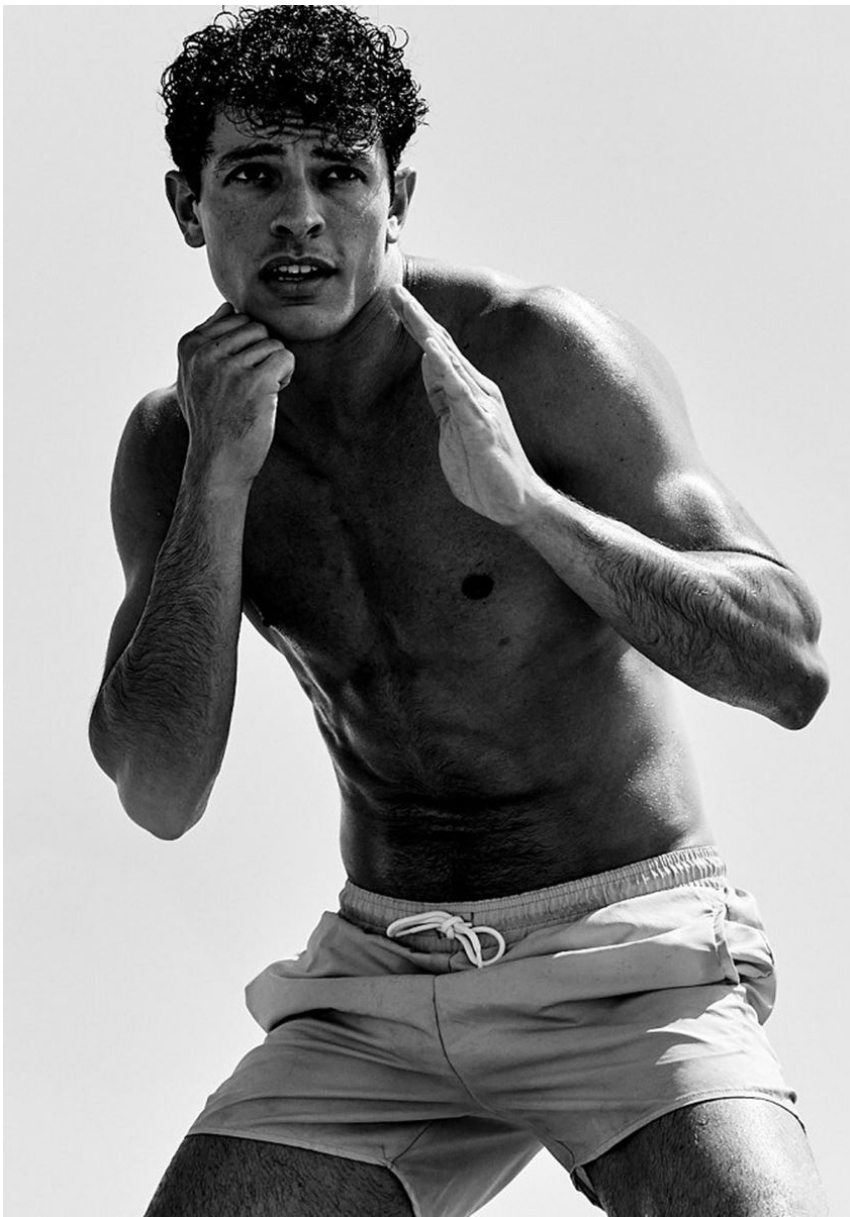

GRÖSSE **188** OBERWEITE **95**
TAILLE **76** HÜFTE **95**
SCHUHE **44** HAARE **BRAUN**
AUGEN **BRAUN**