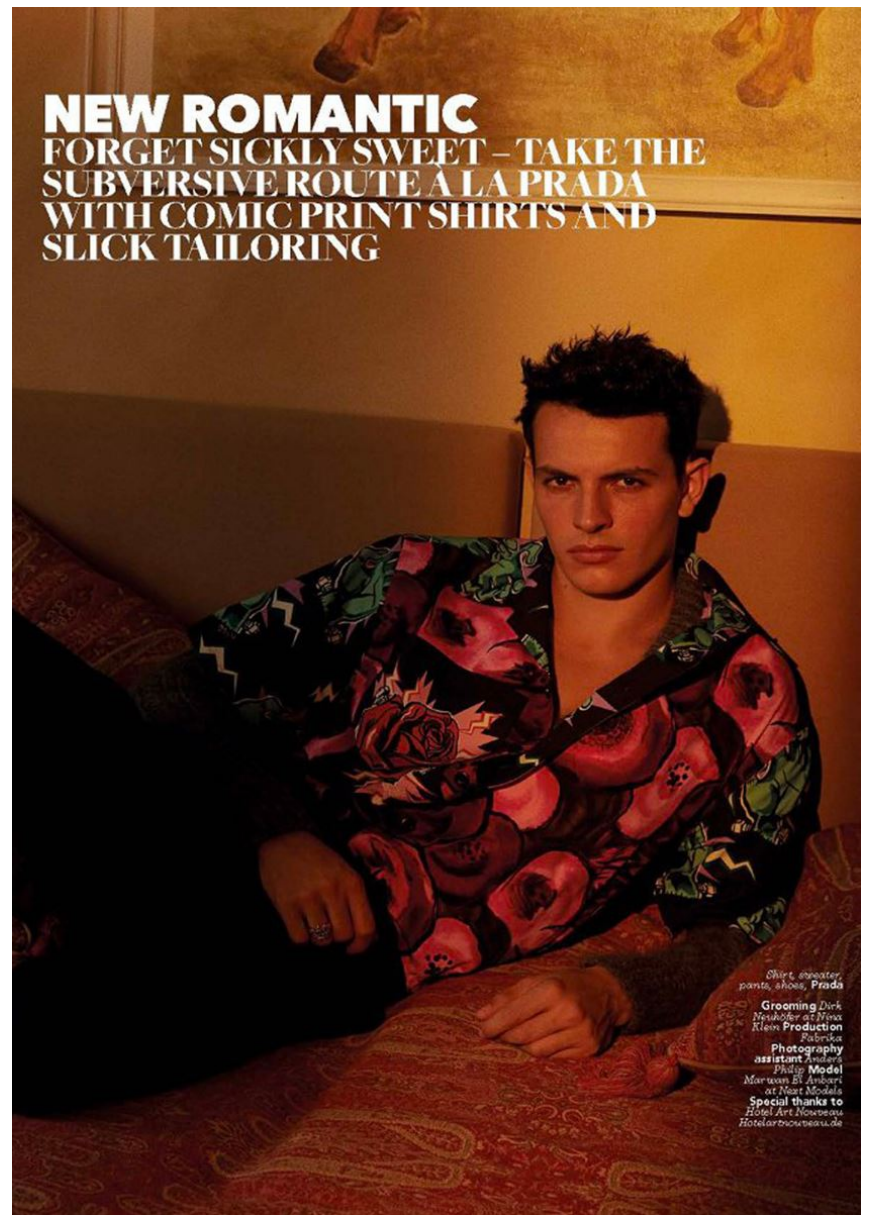

NEW ROMANTIC
FORGET SICKLY SWEET – TAKE THE
SUBVERSIVE ROUTE A LA PRADA
WITH COMIC PRINT SHIRTS AND
SLICK TAILORING

MARWAN

GRÖSSE **188** OBERWEITE **95**
TAILLE **76** HÜFTE **95**
SCHUHE **44** HAARE **BRAUN**
AUGEN **BRAUN**

Hamburg +49 40 413 236 - 0 Berlin +49 30 616 606 - 6
www.m4models.de

HEIGHT **6' 2"** BUST **38"**
WAIST **30"** HIPS **38"**
SHOES **10.5** HAIR **BROWN**
EYES **BROWN**