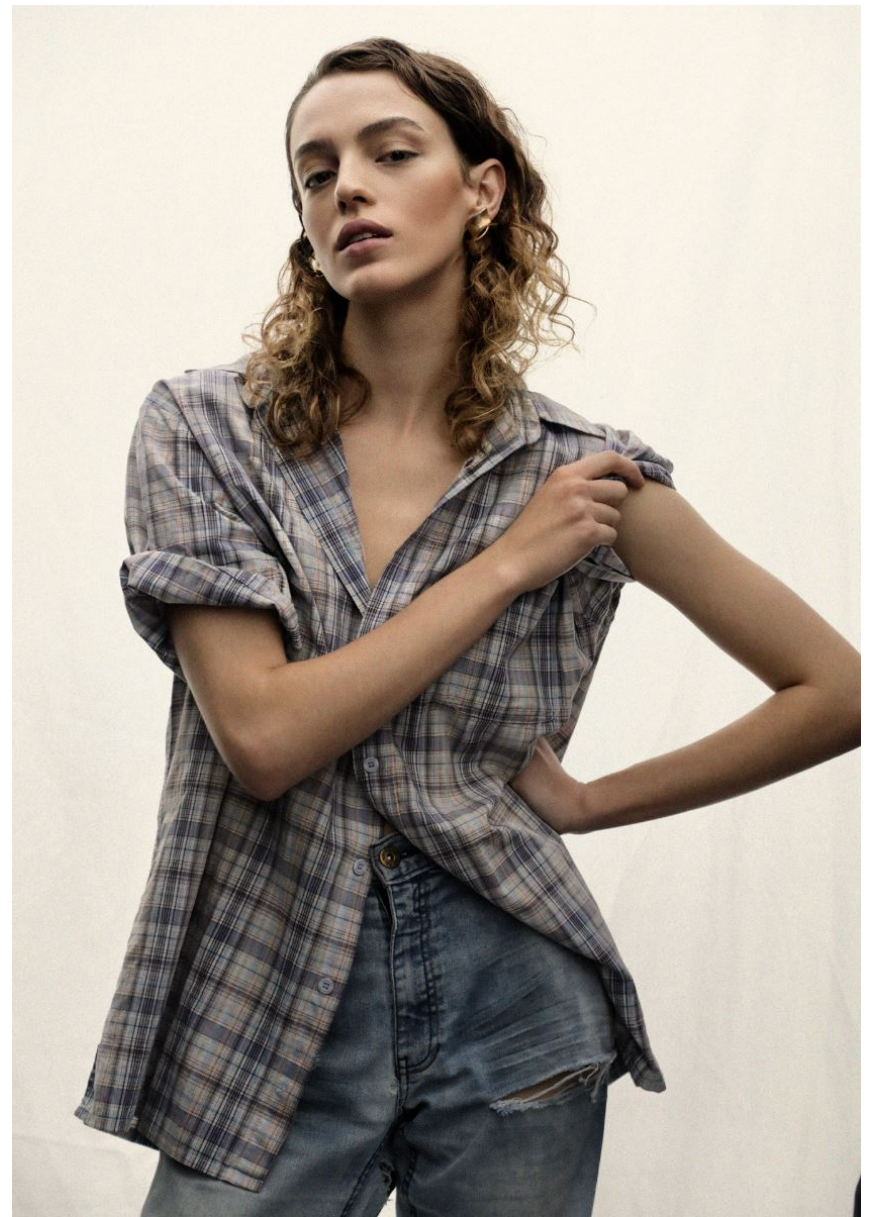

VERA SMIT

GRÖSSE **179** OBERWEITE **86**
TAILLE **63** HÜFTE **91**
SCHUHE **39** HAARE **BLOND**
AUGEN **BRAUN-GRÜN**

Hamburg +49 40 413 236 - 0 Berlin +49 30 616 606 - 6
www.m4models.de

HEIGHT **5' 10.5"** BUST **34"**
WAIST **24"** HIPS **36"**
SHOES **7.5** HAIR **BLONDE**
EYES **HAZEL**