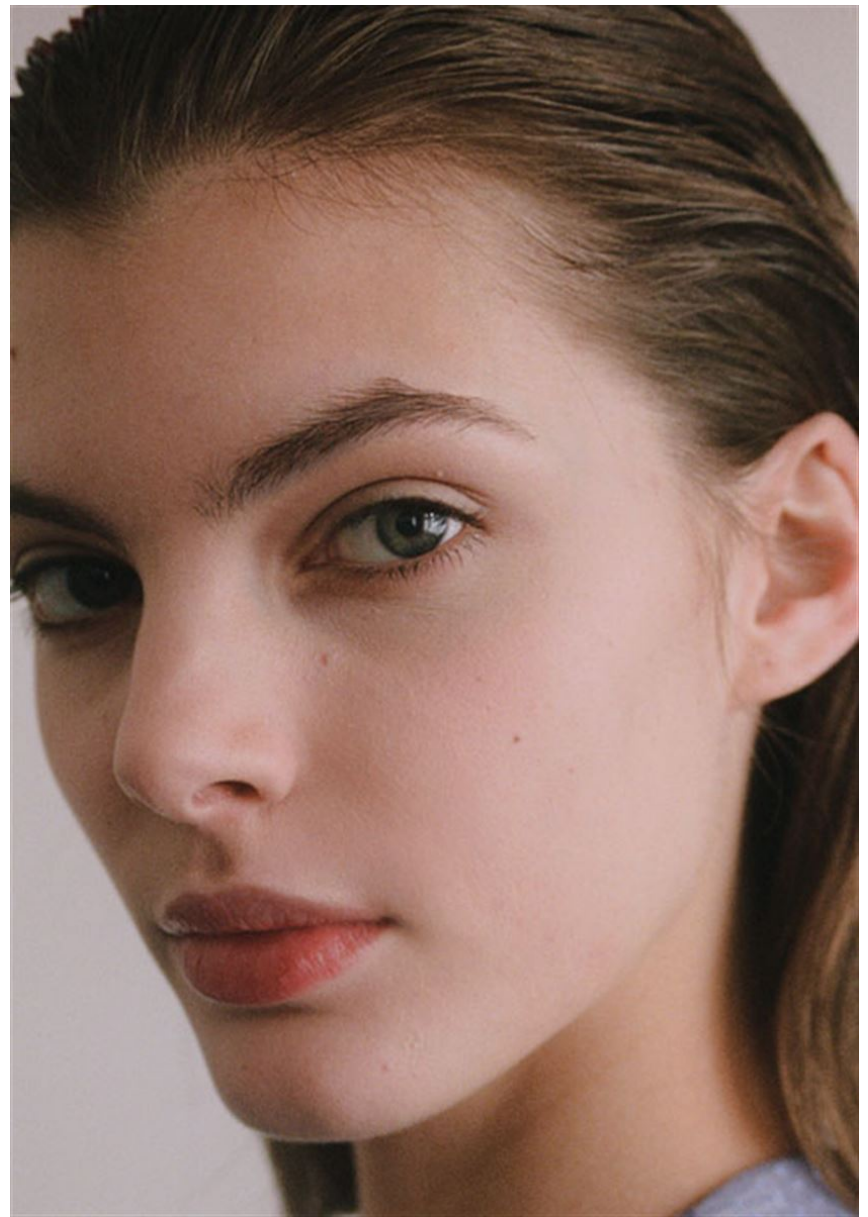

GRÖSSE **178** OBERWEITE **78**
TAILLE **60** HÜFTE **90**
SCHUHE **39** HAARE **BLOND**
AUGEN **BLAU**

PANNA

Hamburg +49 40 413 236 - 0 Berlin +49 30 616 606 - 6
www.m4models.de

HEIGHT **5' 10"** BUST **30"**
WAIST **23"** HIPS **35"**
SHOES **7.5** HAIR **BLONDE**
EYES **BLUE**