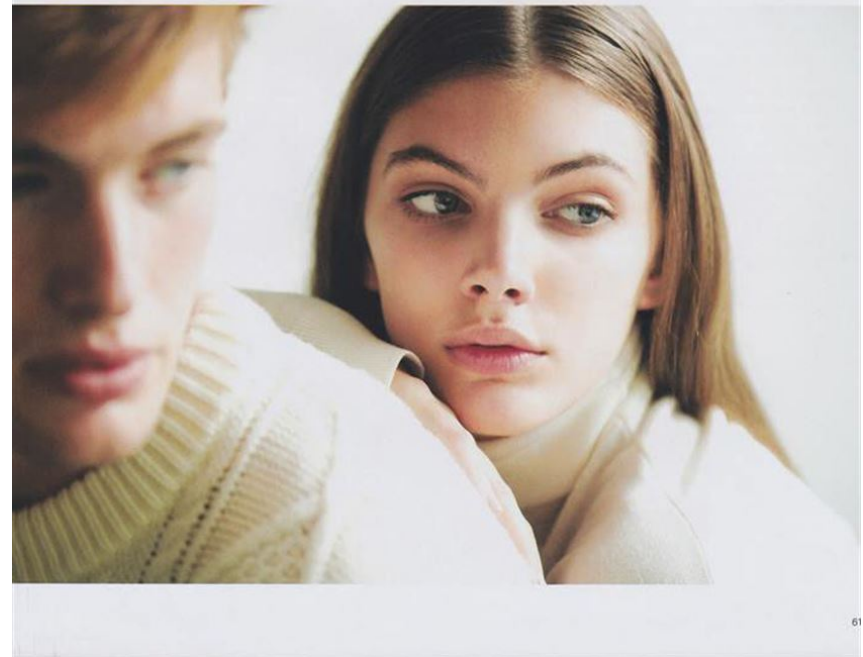

PANNA

GRÖSSE **178** OBERWEITE **78**
TAILLE **60** HÜFTE **90**
SCHUHE **39** HAARE **BLOND**
AUGEN **BLAU**

HEIGHT **5' 10"** BUST **30"**
WAIST **23"** HIPS **35"**
SHOES **7.5** HAIR **BLONDE**
EYES **BLUE**