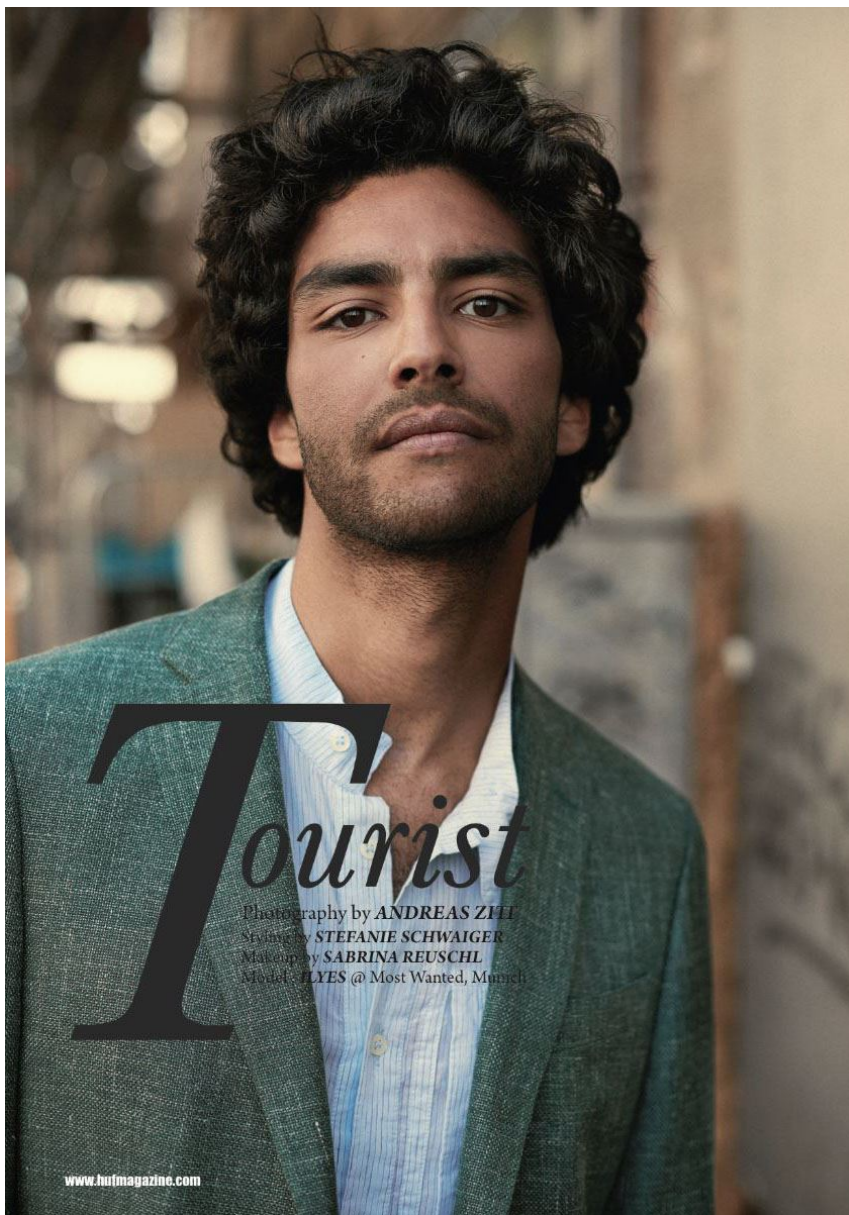

Tourist

Photography by ANDREAS ZIEI
Styling by STEFANIE SCHWAIGER
Makeup by SABRINA REUSCHL
Model: ILYES @ Most Wanted, Munich

www.hufmagazine.com