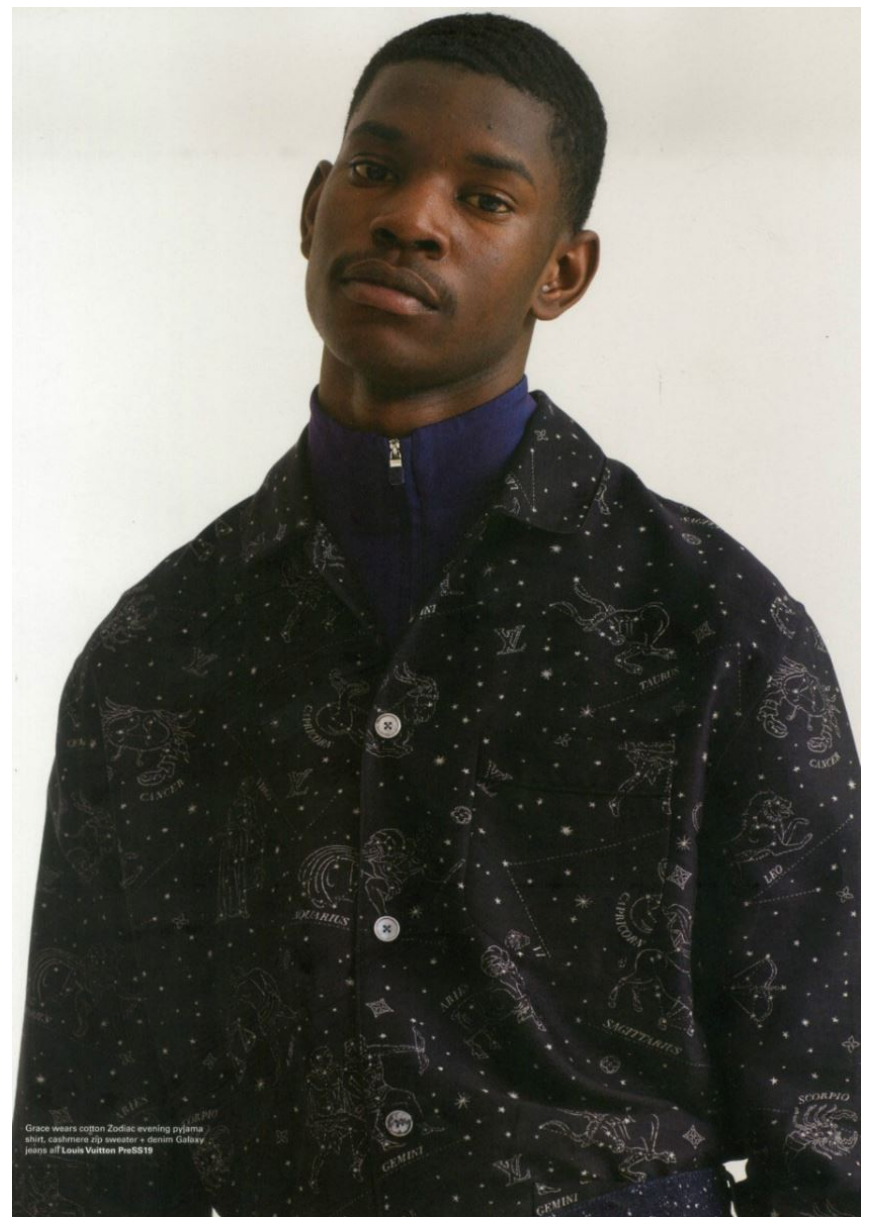

GRACE MUSASE

GRÖSSE **190** OBERWEITE **95**
TAILLE **75** HÜFTE **98**
SCHUHE **43** HAARE **SCHWARZ**
AUGEN **SCHWARZ**

Hamburg +49 40 413 236 - 0 Berlin +49 30 616 606 - 6
www.m4models.de

HEIGHT **6' 2.5"** BUST **38"**
WAIST **29"** HIPS **38"**
SHOES **10** HAIR **BLACK**
EYES **BLACK**