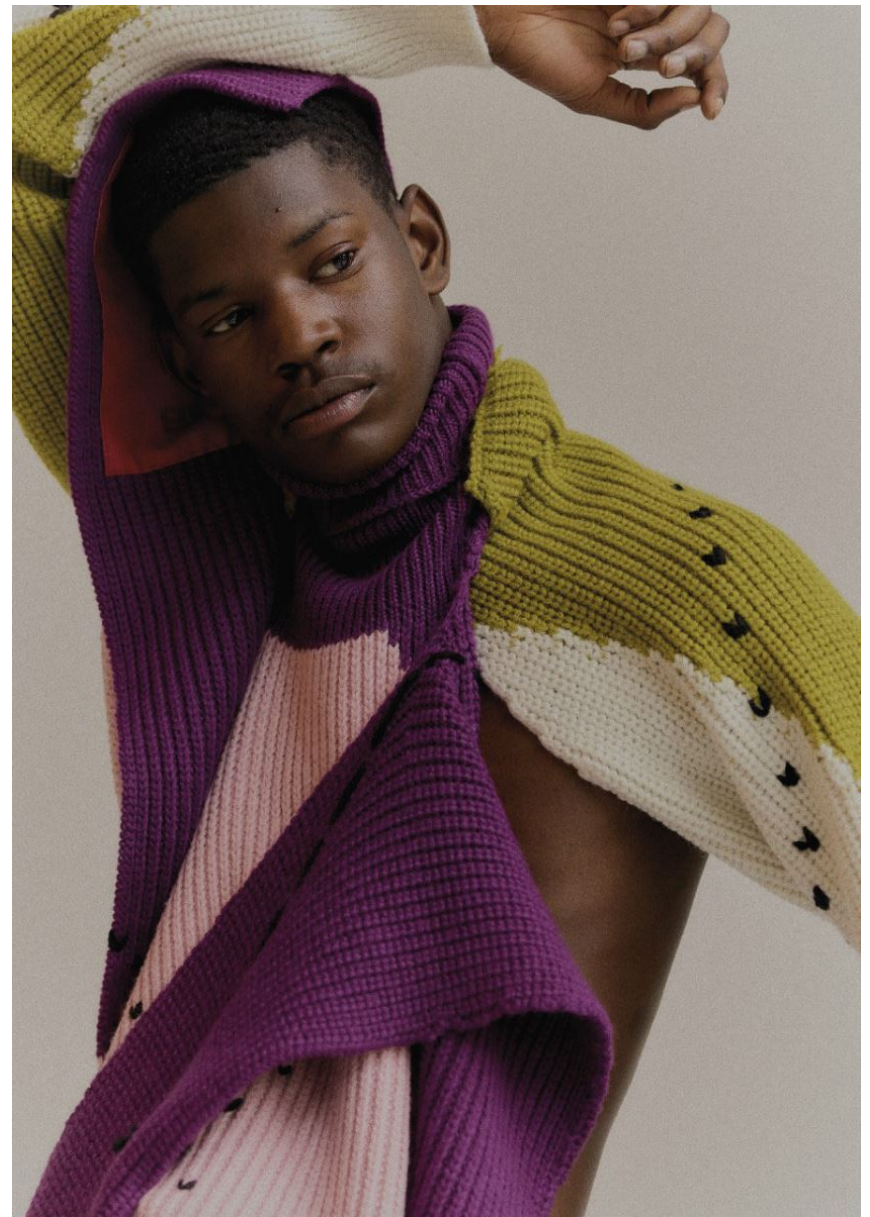

GRACE MUSASE

GRÖSSE **190** OBERWEITE **95**
TAILLE **75** HÜFTE **98**
SCHUHE **43** HAARE **SCHWARZ**
AUGEN **SCHWARZ**

Hamburg +49 40 413 236 - 0 Berlin +49 30 616 606 - 6
www.m4models.de

HEIGHT **6' 2.5"** BUST **38"**
WAIST **29"** HIPS **38"**
SHOES **10** HAIR **BLACK**
EYES **BLACK**