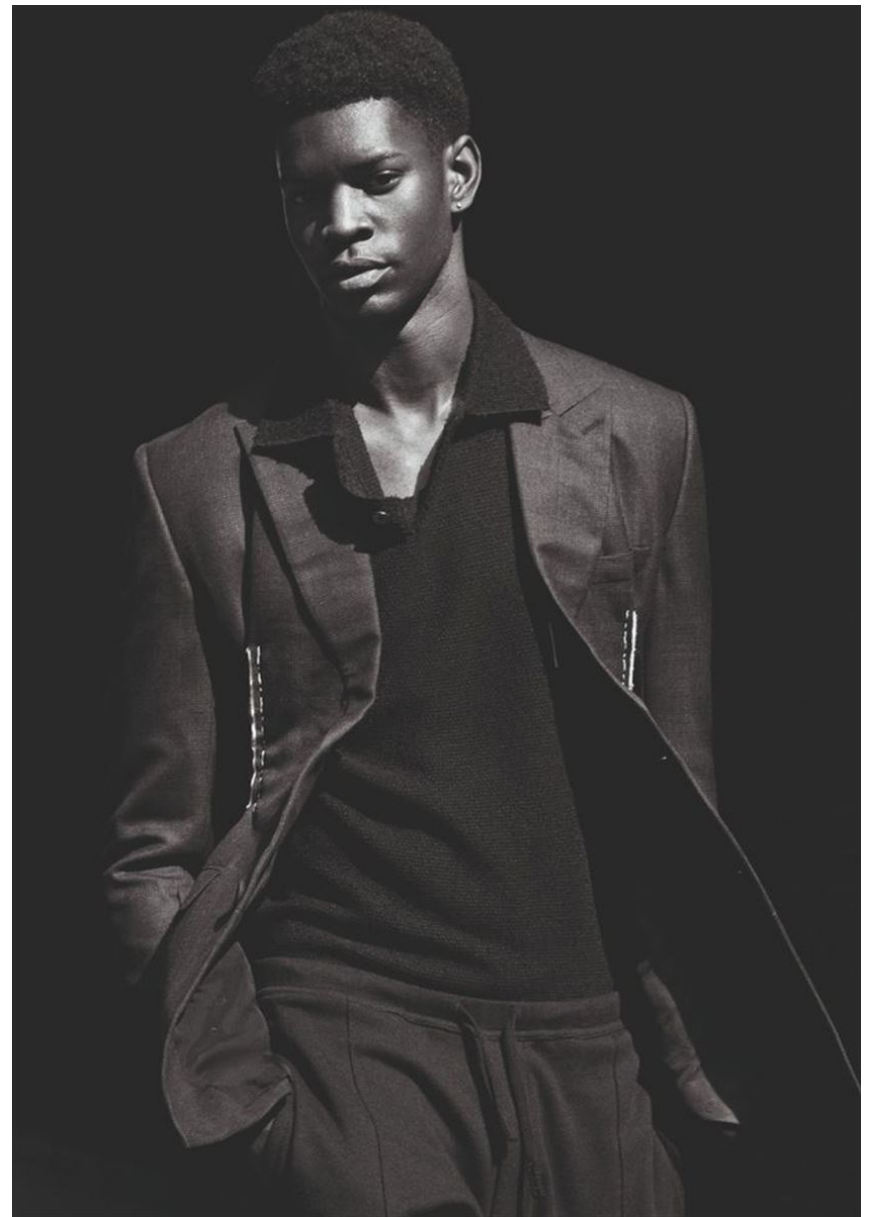

GRACE MUSASE

GRÖSSE **190** OBERWEITE **95**
TAILLE **75** HÜFTE **98**
SCHUHE **43** HAARE **SCHWARZ**
AUGEN **SCHWARZ**

Hamburg +49 40 413 236 - 0 Berlin +49 30 616 606 - 6
www.m4models.de

HEIGHT **6' 2.5"** BUST **38"**
WAIST **29"** HIPS **38"**
SHOES **10** HAIR **BLACK**
EYES **BLACK**