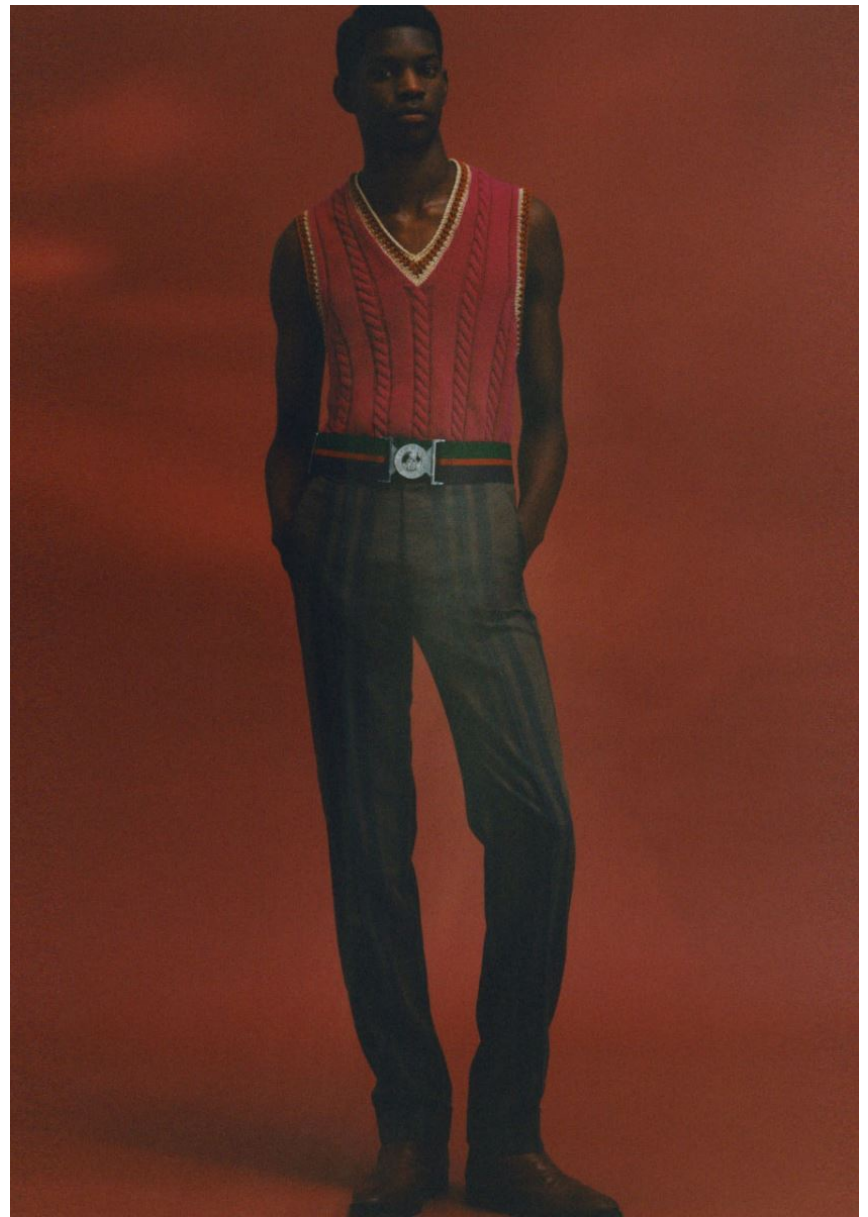

HEIGHT **6' 2.5"** BUST **38"**
WAIST **29"** HIPS **38"**
SHOES **10** HAIR **BLACK**
EYES **BLACK**

GRACE MUSASE

Hamburg +49 40 413 236 - 0 Berlin +49 30 616 606 - 6
www.m4models.de