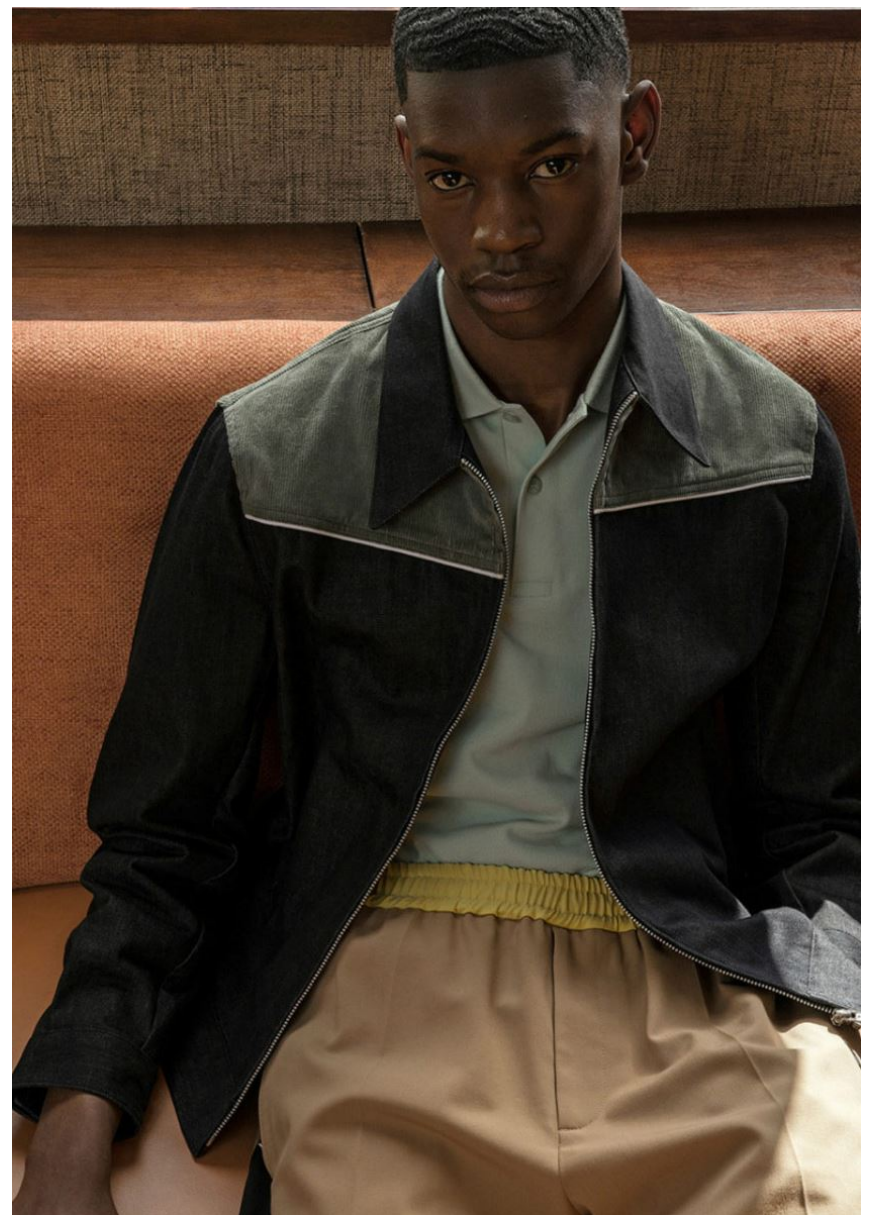

GRACE MUSASE

GRÖSSE **190** OBERWEITE **95**
TAILLE **75** HÜFTE **98**
SCHUHE **43** HAARE **SCHWARZ**
AUGEN **SCHWARZ**

Hamburg +49 40 413 236 - 0 Berlin +49 30 616 606 - 6
www.m4models.de

HEIGHT **6' 2.5"** BUST **38"**
WAIST **29"** HIPS **38"**
SHOES **10** HAIR **BLACK**
EYES **BLACK**