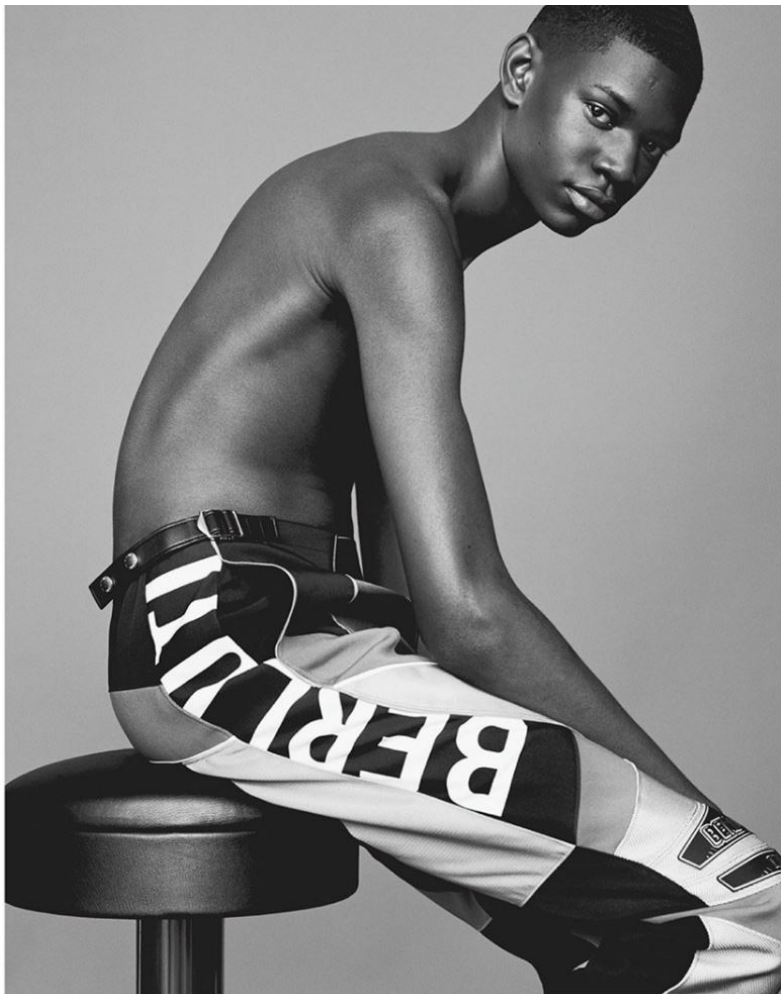

397

383

GRACE MUSASE

GRÖSSE **190** OBERWEITE **95**
TAILLE **75** HÜFTE **98**
SCHUHE **43** HAARE **SCHWARZ**
AUGEN **SCHWARZ**

HEIGHT **6' 2.5"** BUST **38"**
WAIST **29"** HIPS **38"**
SHOES **10** HAIR **BLACK**
EYES **BLACK**

Hamburg +49 40 413 236 - 0 Berlin +49 30 616 606 - 6
www.m4models.de