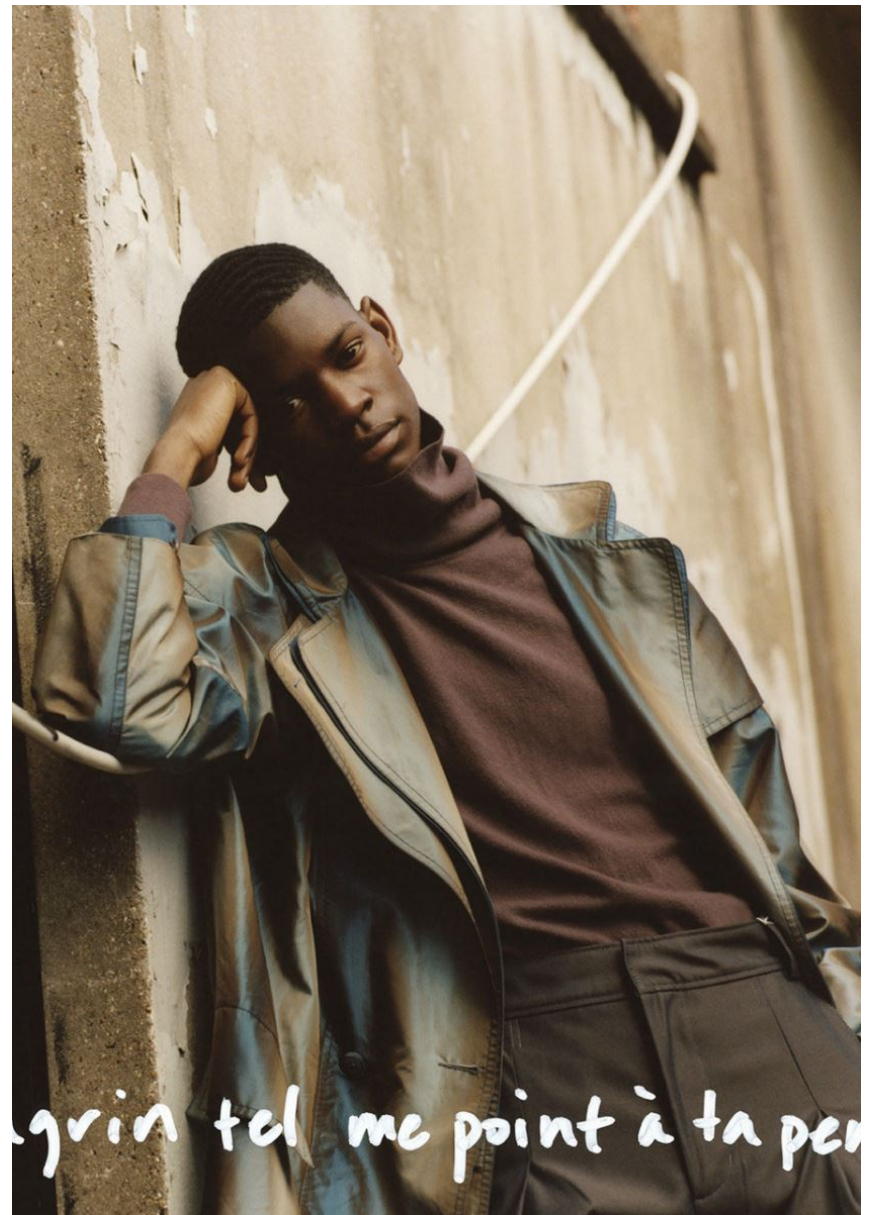

grin tel me point à ta per

GRACE MUSASE

GRÖSSE **190** OBERWEITE **95**
TAILLE **75** HÜFTE **98**
SCHUHE **43** HAARE **SCHWARZ**
AUGEN **SCHWARZ**

Hamburg +49 40 413 236 - 0 Berlin +49 30 616 606 - 6
www.m4models.de

HEIGHT **6' 2.5"** BUST **38"**
WAIST **29"** HIPS **38"**
SHOES **10** HAIR **BLACK**
EYES **BLACK**