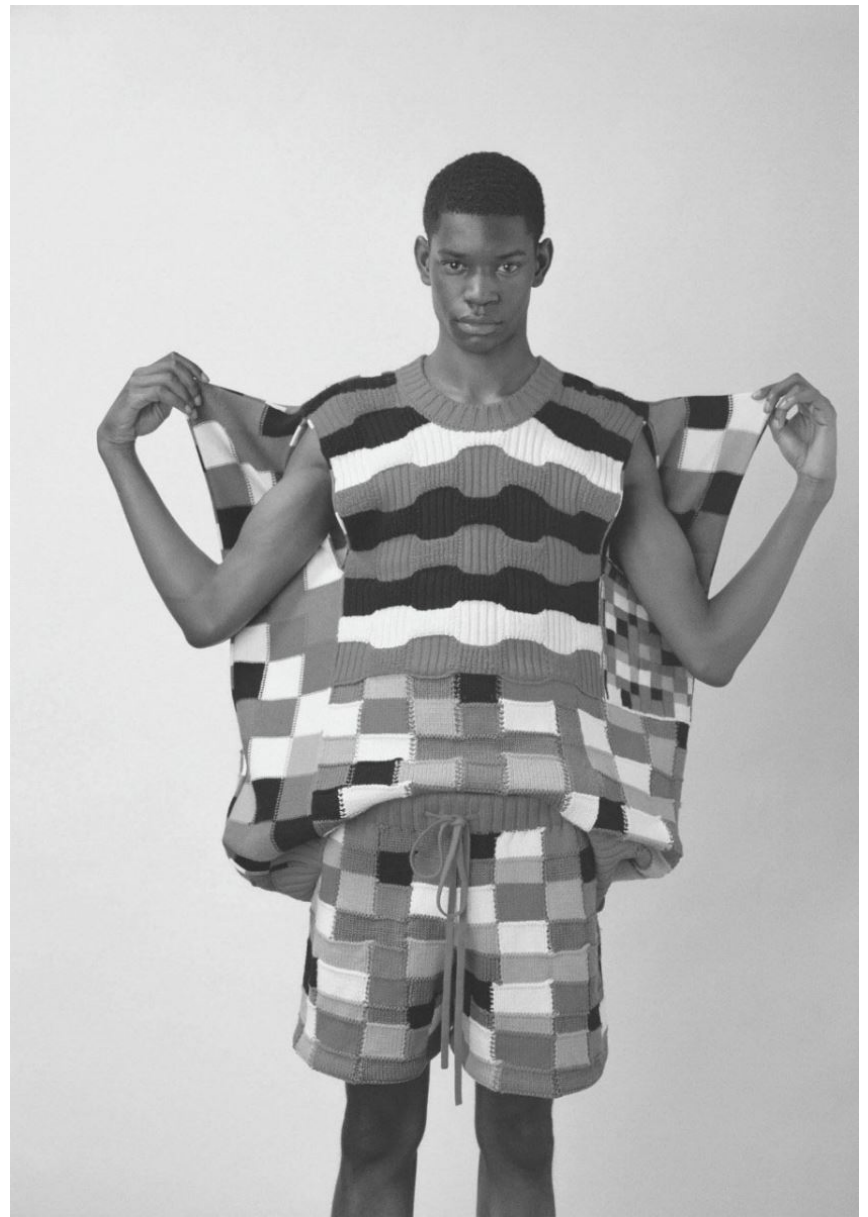

GRACE MUSASE

GRÖSSE **190** OBERWEITE **95**
TAILLE **75** HÜFTE **98**
SCHUHE **43** HAARE **SCHWARZ**
AUGEN **SCHWARZ**

Hamburg +49 40 413 236 - 0 Berlin +49 30 616 606 - 6
www.m4models.de

HEIGHT **6' 2.5"** BUST **38"**
WAIST **29"** HIPS **38"**
SHOES **10** HAIR **BLACK**
EYES **BLACK**