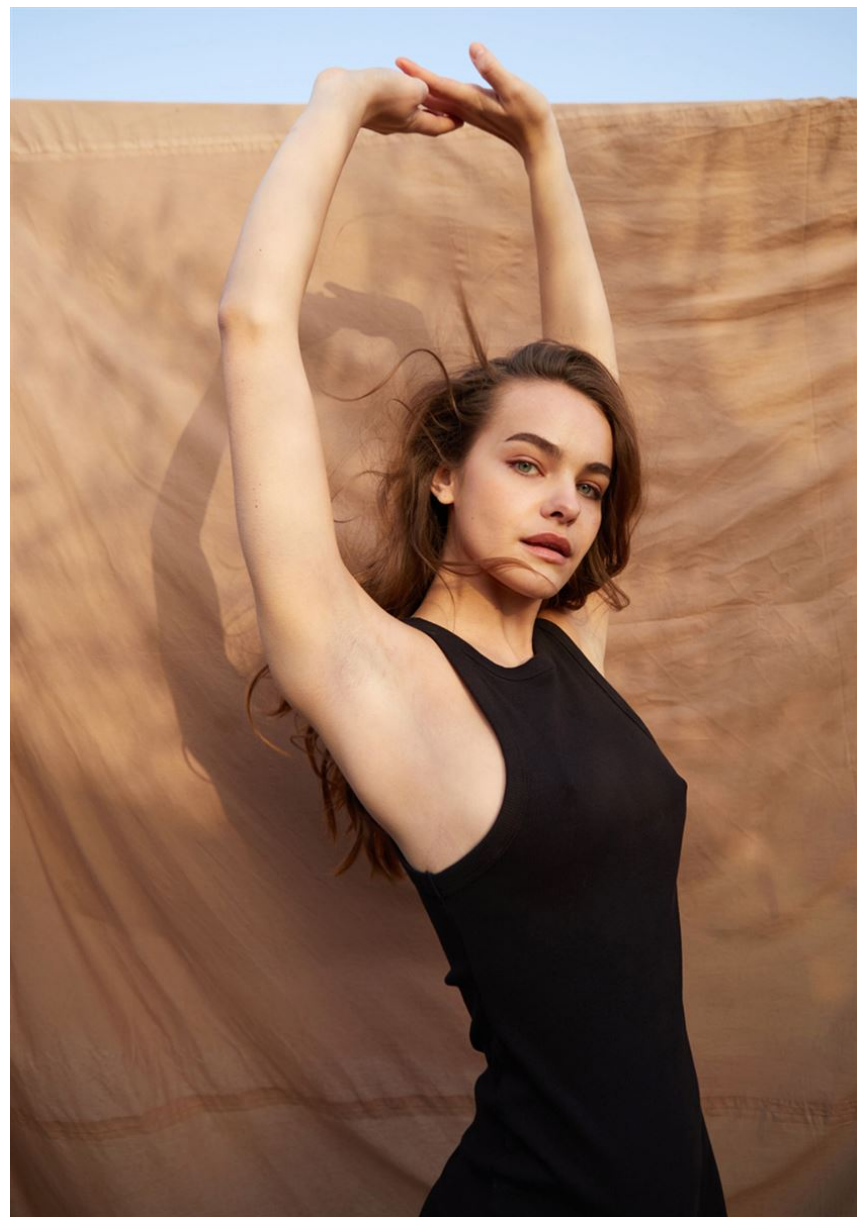

HEIGHT **5' 10"** BUST **32"**  
WAIST **24"** HIPS **36"**  
SHOES **8.5** HAIR **BROWN**  
EYES **BLUE**

DO

COMPARE

NOT