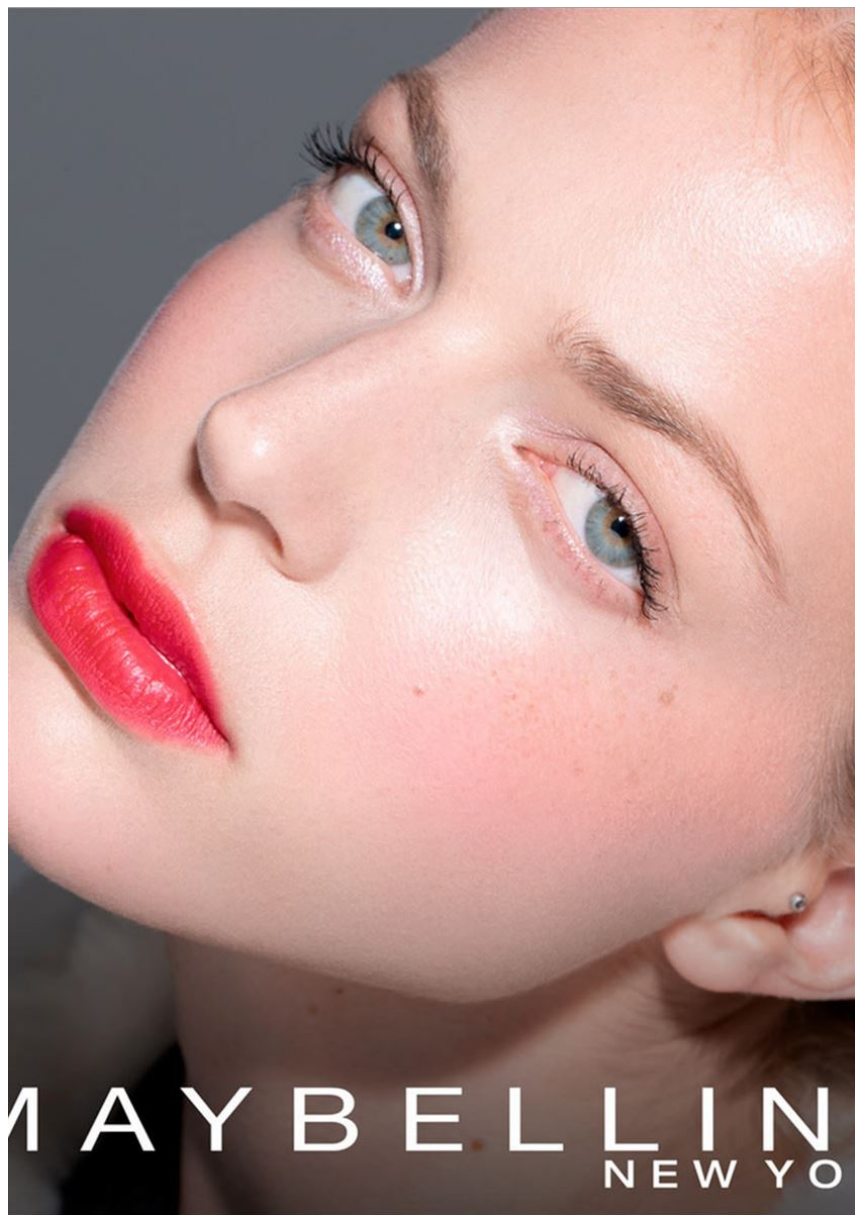

ANNOUC W.

GRÖSSE **174** OBERWEITE **89**
TAILLE **64** HÜFTE **102**
SCHUHE **38** HAARE **BLOND**
AUGEN **BLAU-GRÜN**

Hamburg +49 40 413 236 - 0 Berlin +49 30 616 606 - 6
www.m4models.de

HEIGHT **5' 8.5"** BUST **35"**
WAIST **25"** HIPS **40"**
SHOES **7** HAIR **BLONDE**
EYES **BLUE-GREEN**