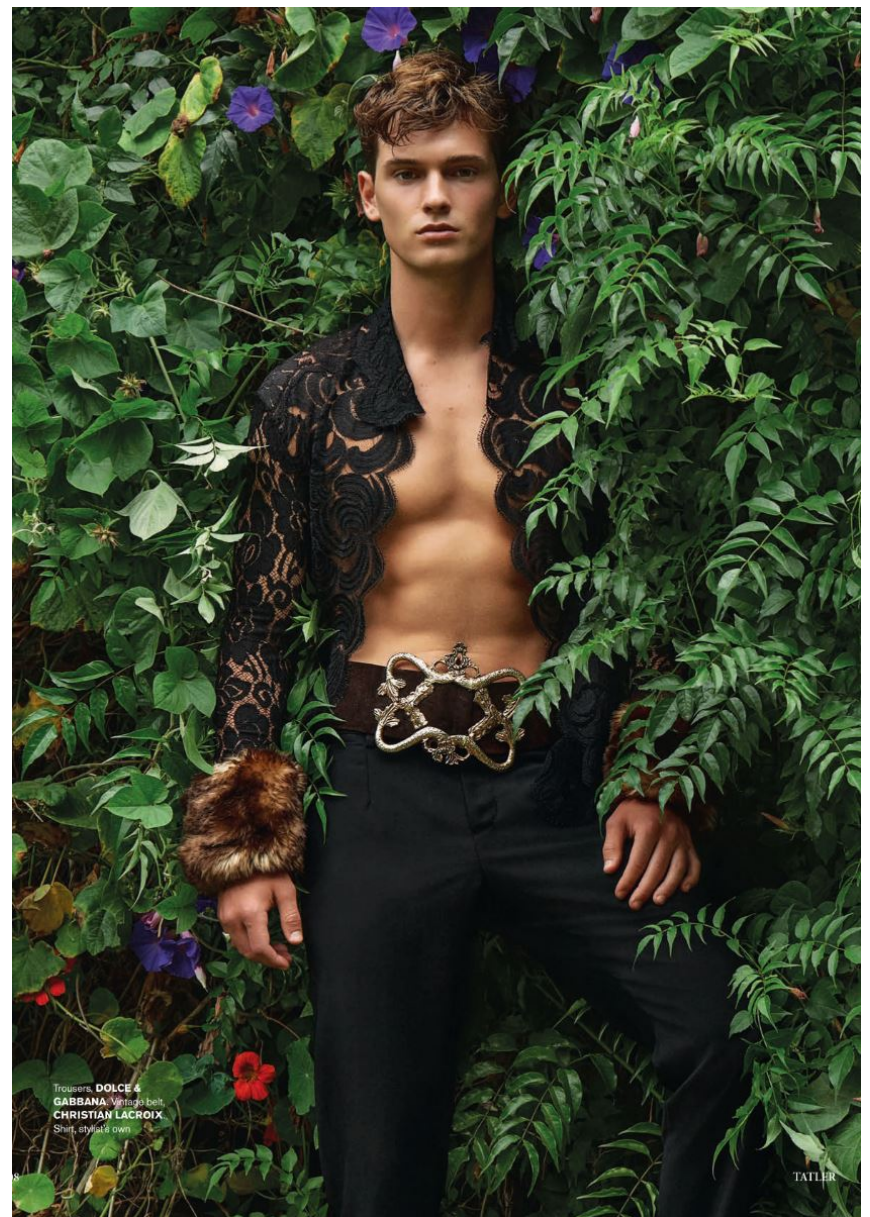

SAMUEL AITKEN

GRÖSSE **186** OBERWEITE **101**
TAILLE **80** HÜFTE
SCHUHE **44** HAARE **BRAUN**
AUGEN **BRAUN-GRÜN**

M
MODELS

HEIGHT **6' 1"** BUST **39"**
WAIST **31"**
SHOES **11** HAIR **BROWN**
EYES **HAZEL**

Hamburg +49 40 413 236 - 0 Berlin +49 30 616 606 - 6
www.m4models.de