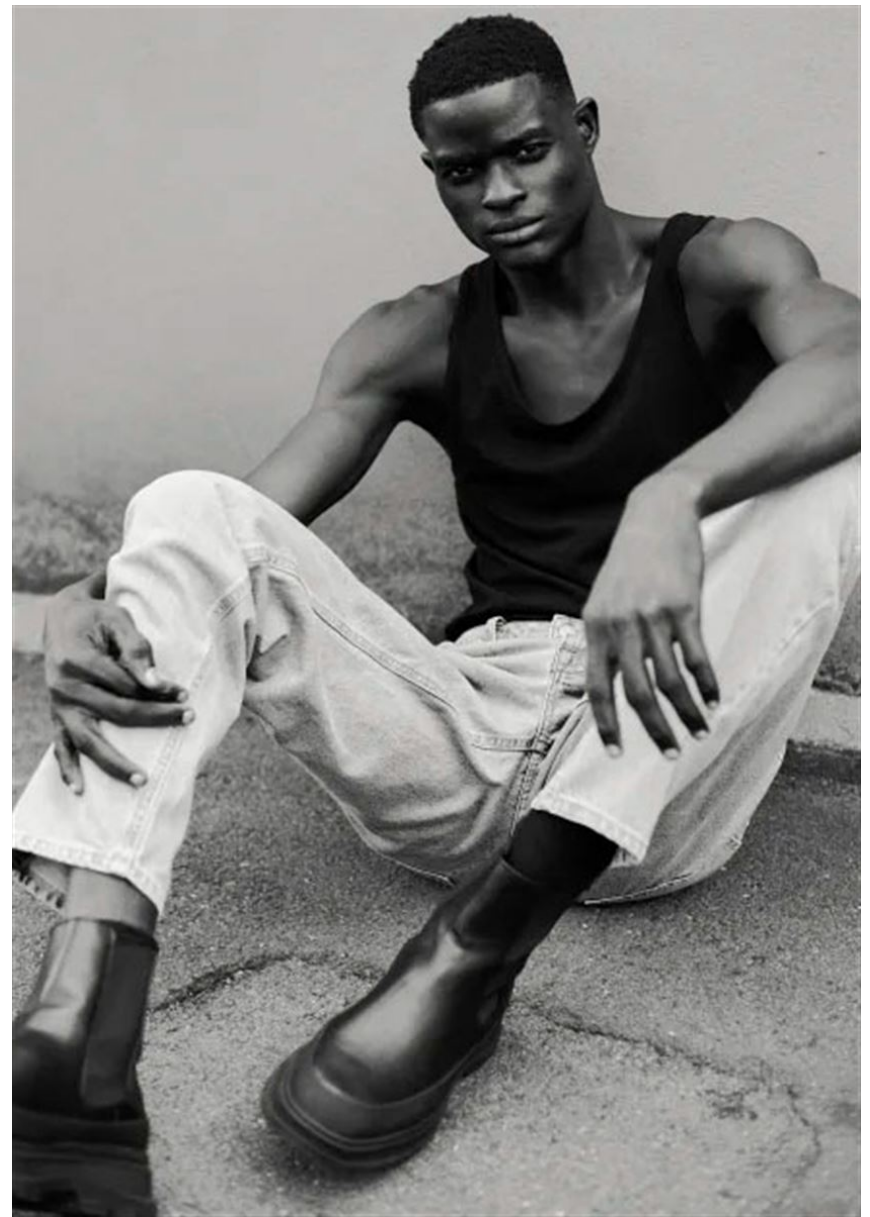

KELVIN ADEWOLE

GRÖSSE **188** OBERWEITE **90**
TAILLE **75** HÜFTE **88**
SCHUHE **45** HAARE **SCHWARZ**
AUGEN **SCHWARZ**

Hamburg +49 40 413 236 - 0 Berlin +49 30 616 606 - 6
www.m4models.de

HEIGHT **6' 2"** BUST **35"**
WAIST **29"** HIPS **35"**
SHOES **12** HAIR **BLACK**
EYES **BLACK**