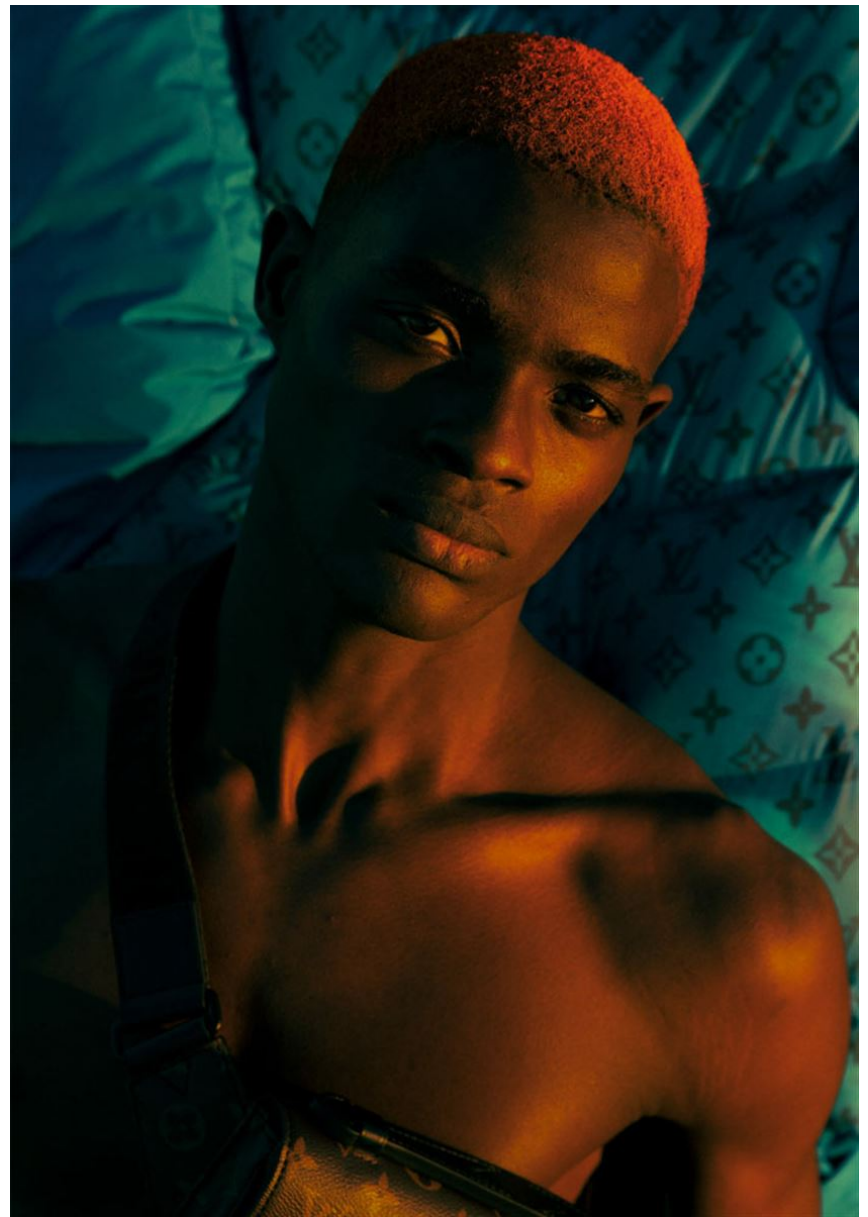

KELVIN ADEWOLE

GRÖSSE **188** OBERWEITE **90**
TAILLE **75** HÜFTE **88**
SCHUHE **45** HAARE **SCHWARZ**
AUGEN **SCHWARZ**

Hamburg +49 40 413 236 - 0 Berlin +49 30 616 606 - 6
www.m4models.de

HEIGHT **6' 2"** BUST **35"**
WAIST **29"** HIPS **35"**
SHOES **12** HAIR **BLACK**
EYES **BLACK**