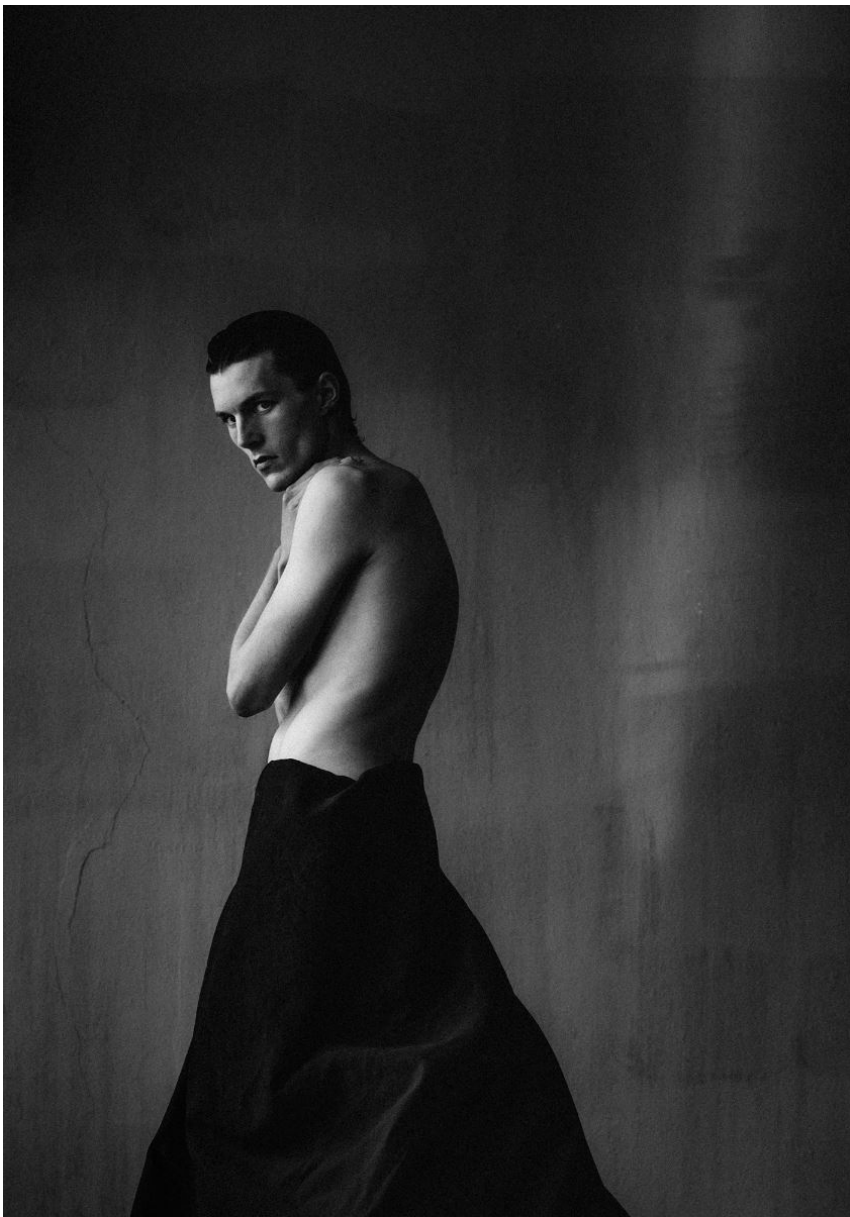

LUNA-RAY ELLIOT

GRÖSSE **189** OBERWEITE **94**
TAILLE **72** HÜFTE **95**
SCHUHE **44** HAARE **DUNKELBRAUN**
AUGEN **BLAU**

Hamburg +49 40 413 236 - 0 Berlin +49 30 616 606 - 6
www.m4models.de

HEIGHT **6' 2"** BUST **37"**
WAIST **28"** HIPS **38"**
SHOES **11** HAIR **DARK BROWN**
EYES **BLUE**