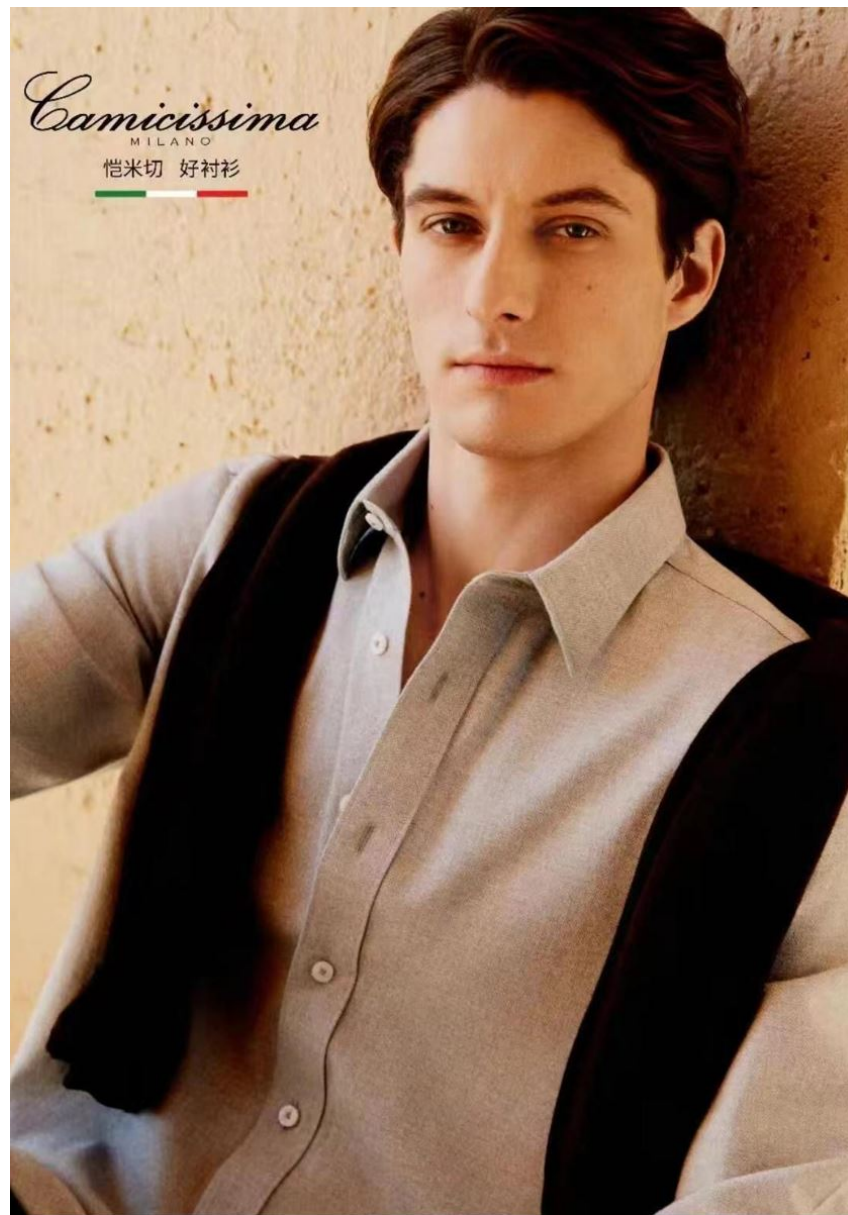

Camicissima | 恺米切
MILANO

TONI PETKOV

GRÖSSE **189** OBERWEITE **89**
TAILLE **76** HÜFTE **90**
SCHUHE **44** HAARE **BRAUN**
AUGEN **BLAU-GRÜN**

M
MODELS

Hamburg +49 40 413 236 - 0 Berlin +49 30 616 606 - 6
www.m4models.de

HEIGHT **6' 2"** BUST **35"**
WAIST **30"** HIPS **35"**
SHOES **10.5** HAIR **BROWN**
EYES **BLUE-GREEN**