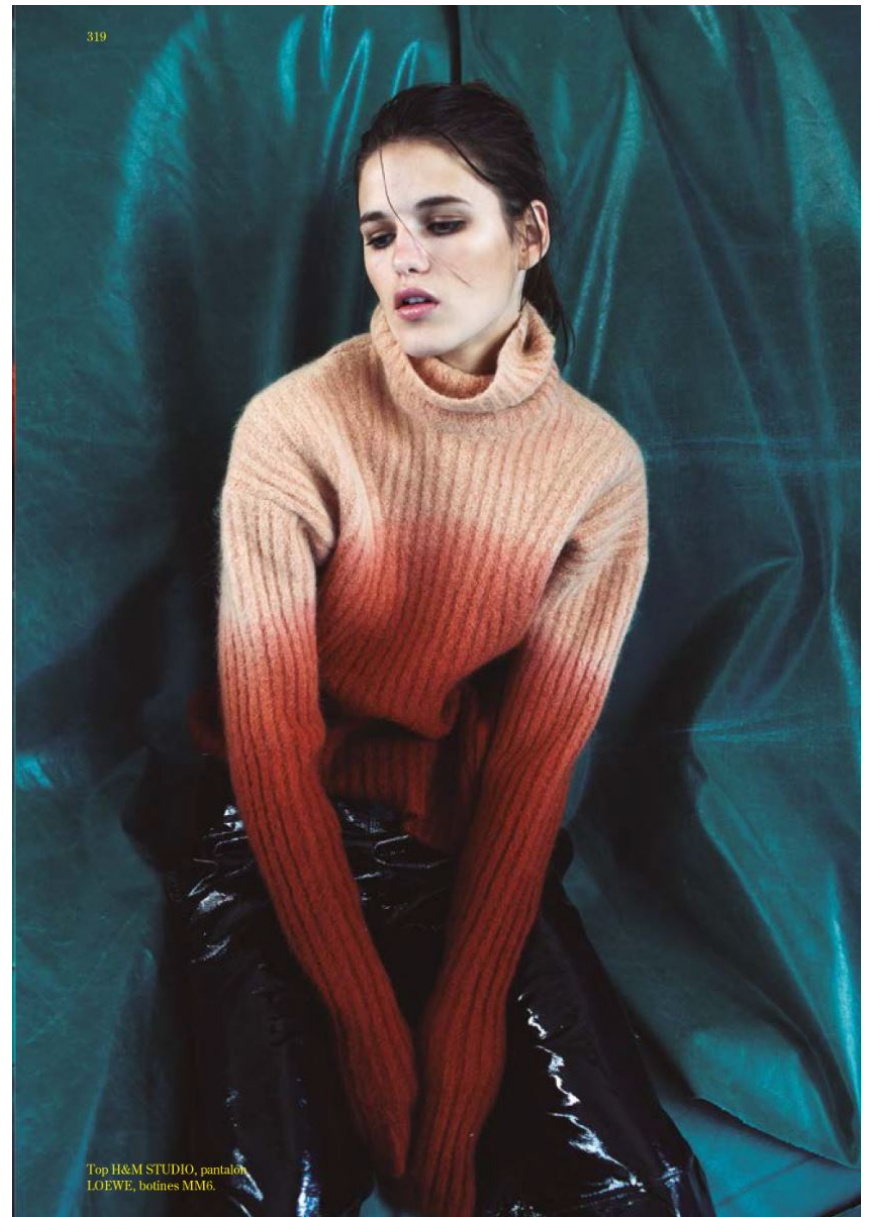

ANASTASIA DEZHINA

GRÖSSE **179** OBERWEITE **89**
TAILLE **60** HÜFTE **94**
SCHUHE **40** HAARE **DUNKELBRAUN**
AUGEN **BLAU**

Hamburg +49 40 413 236 - 0 Berlin +49 30 616 606 - 6
www.m4models.de

HEIGHT **5' 10.5"** BUST **35"**
WAIST **23"** HIPS **37"**
SHOES **8.5** HAIR **DARK BROWN**
EYES **BLUE**