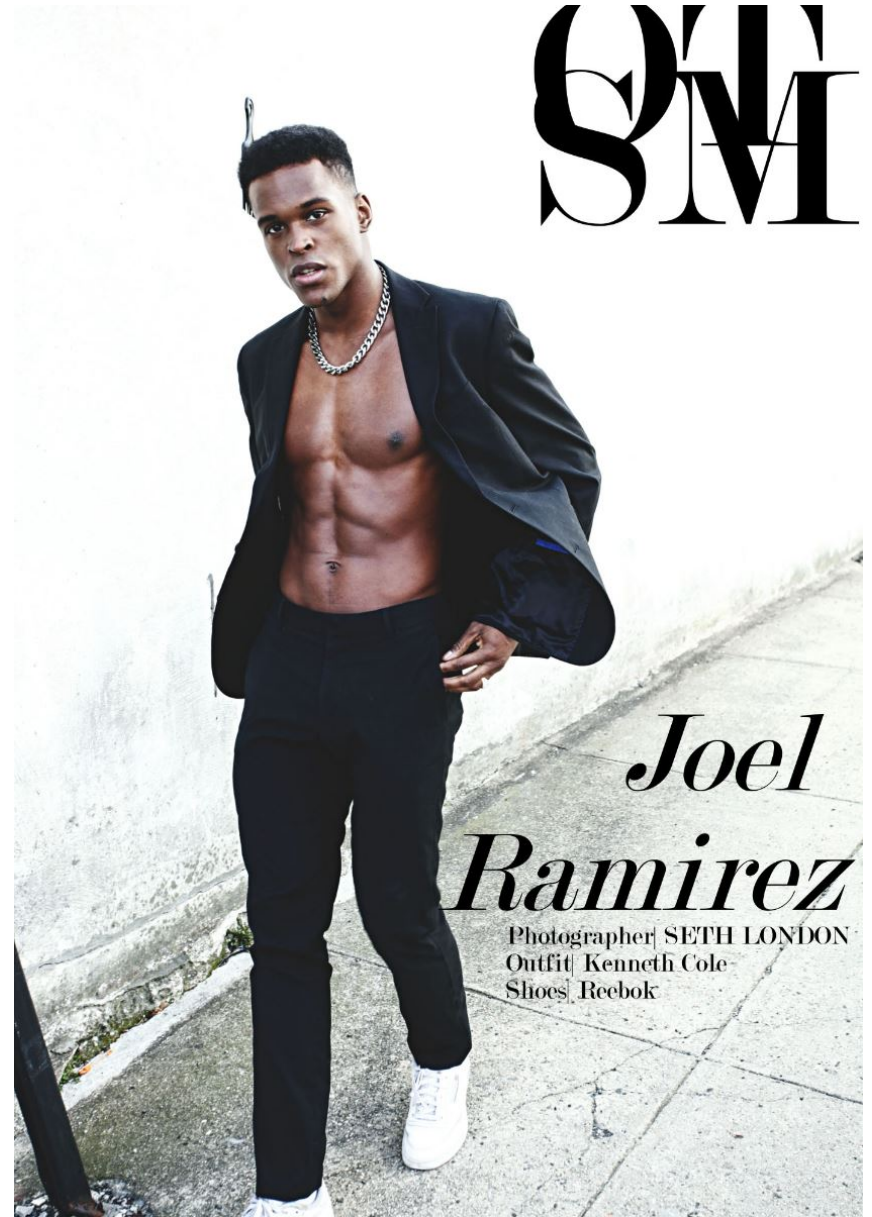

Hamburg +49 40 413 236 - 0 Berlin +49 30 616 606 - 6
www.m4models.de

HEIGHT **6' 0"** BUST **38"**
WAIST **30"** HIPS **37"**
SHOES **9** HAIR **BLACK**
EYES **BROWN**

Photographer|SETH LONDON
Outfit|Kenneth Cole
Shoe| Reebok

SM

April 2022

Exclusive Interview

Joel Ramirez

On Life As A Fashion Model

SM

Joel Ramirez

Photographer| SETH LONDON
Outfit| Kenneth Cole
Shoes| Reebok