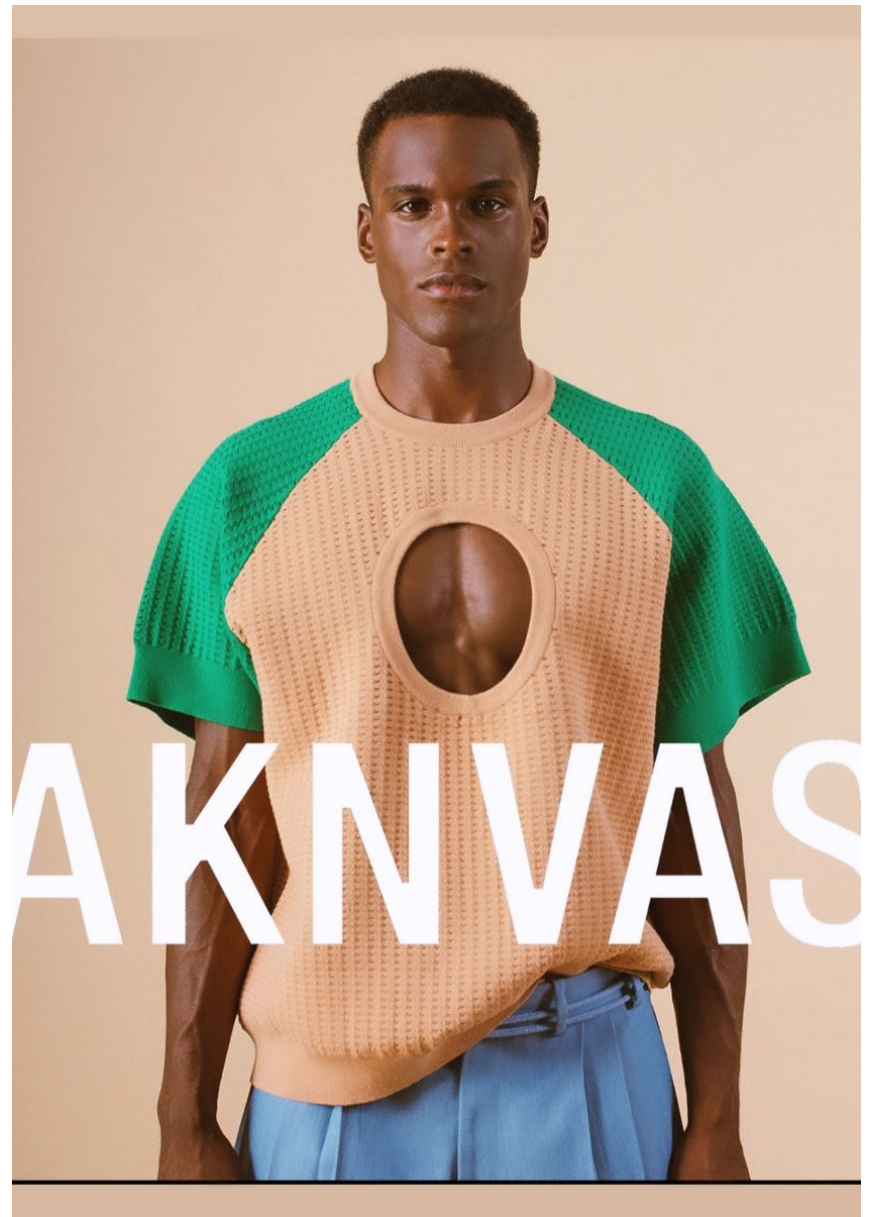

JOEL RAMIREZ

GRÖSSE **183** OBERWEITE **96**
TAILLE **77** HÜFTE **94**
SCHUHE **42** HAARE **SCHWARZ**
AUGEN **BRAUN**

Hamburg +49 40 413 236 - 0 Berlin +49 30 616 606 - 6
www.m4models.de

HEIGHT **6' 0"** BUST **38"**
WAIST **30"** HIPS **37"**
SHOES **9** HAIR **BLACK**
EYES **BROWN**