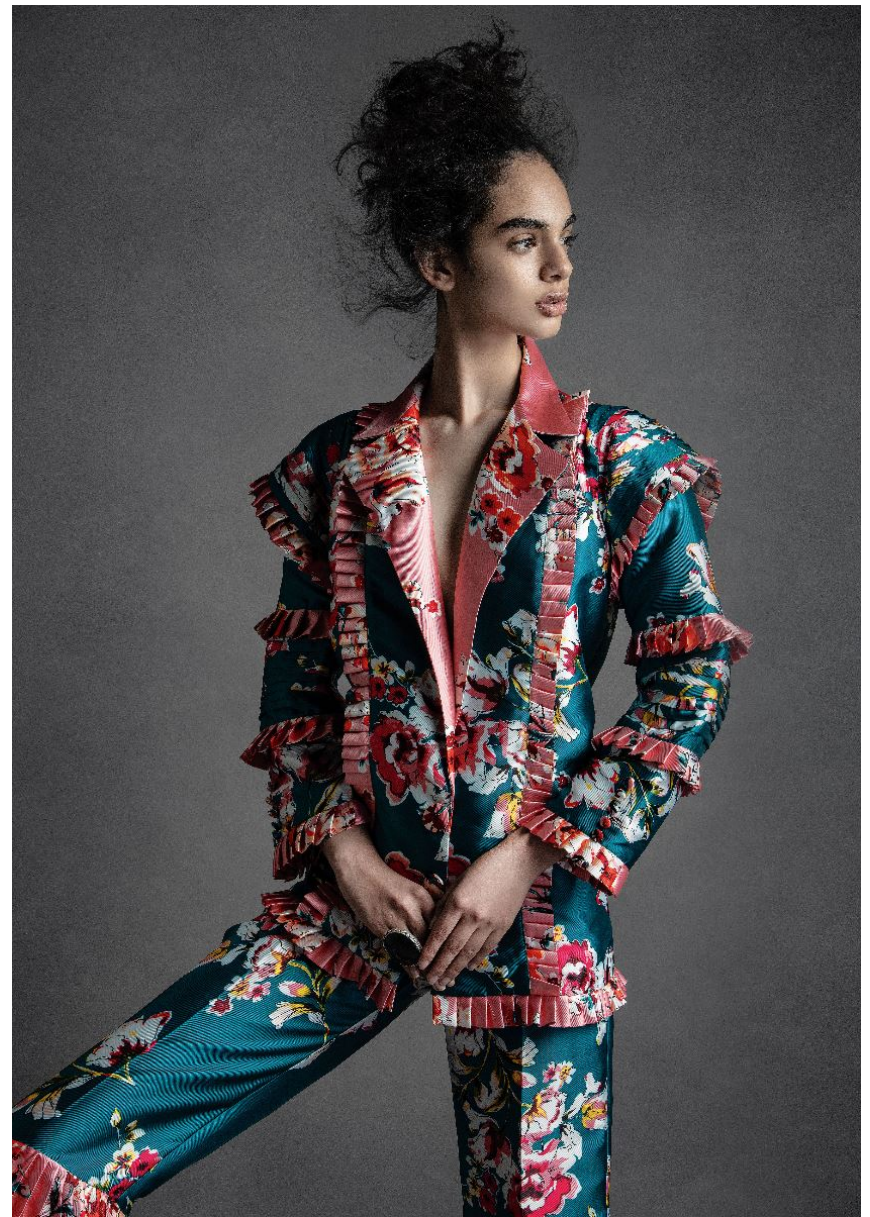

HEIGHT **5' 10.5"** BUST **32"**
WAIST **24"** HIPS **36"**
SHOES **9** HAIR **BROWN**
EYES **BROWN**

ISIS

M
MODELS

Hamburg +49 40 413 236 - 0 Berlin +49 30 616 606 - 6
www.m4models.de