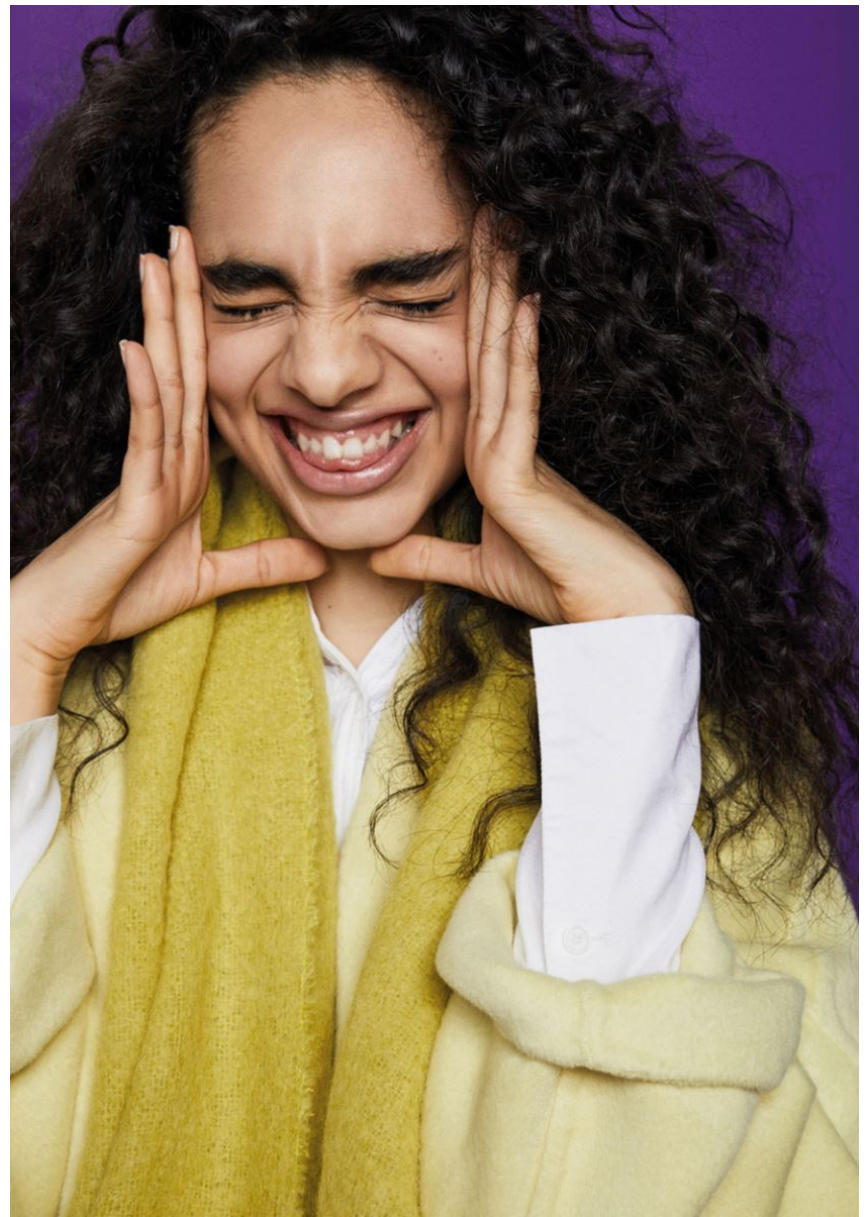

HEIGHT **5' 10.5"** BUST **32"**
WAIST **24"** HIPS **36"**
SHOES **9** HAIR **BROWN**
EYES **BROWN**

ISIS

Hamburg +49 40 413 236 - 0 Berlin +49 30 616 606 - 6
www.m4models.de