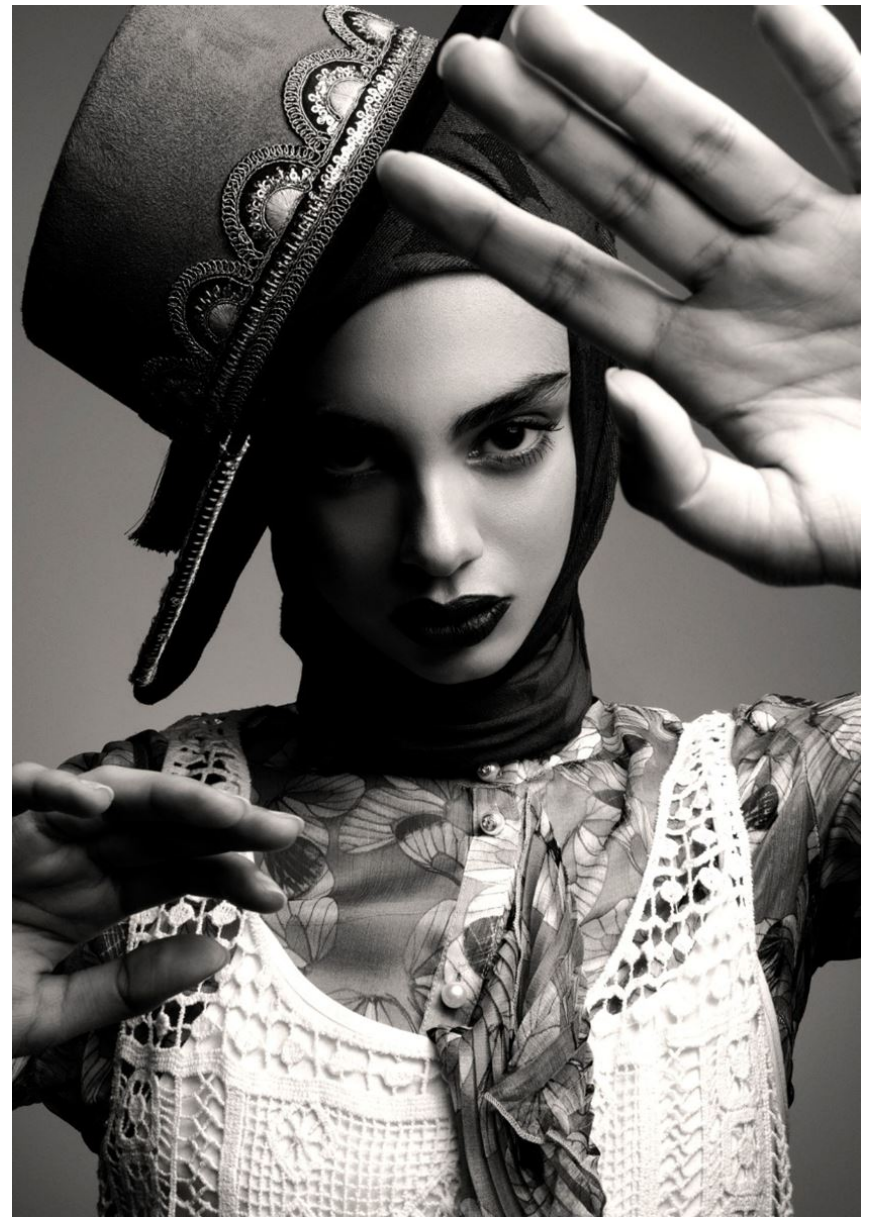

HEIGHT **5' 10.5"** BUST **32"**
WAIST **24"** HIPS **36"**
SHOES **9** HAIR **BROWN**
EYES **BROWN**

ISIS

M
MODELS

Hamburg +49 40 413 236 - 0 Berlin +49 30 616 606 - 6
www.m4models.de