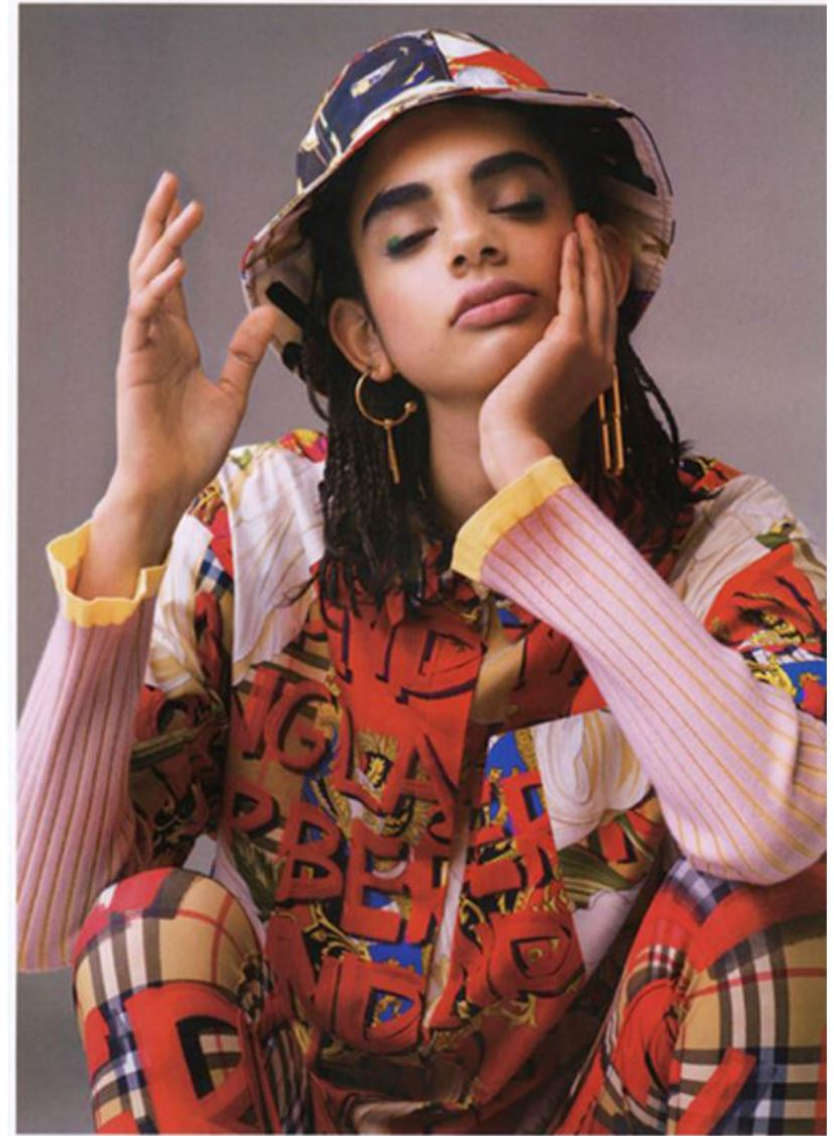

M4 models/FRABO jasper

HEIGHT **5' 10.5"** BUST **32"**
WAIST **24"** HIPS **36"**
SHOES **9** HAIR **BROWN**
EYES **BROWN**