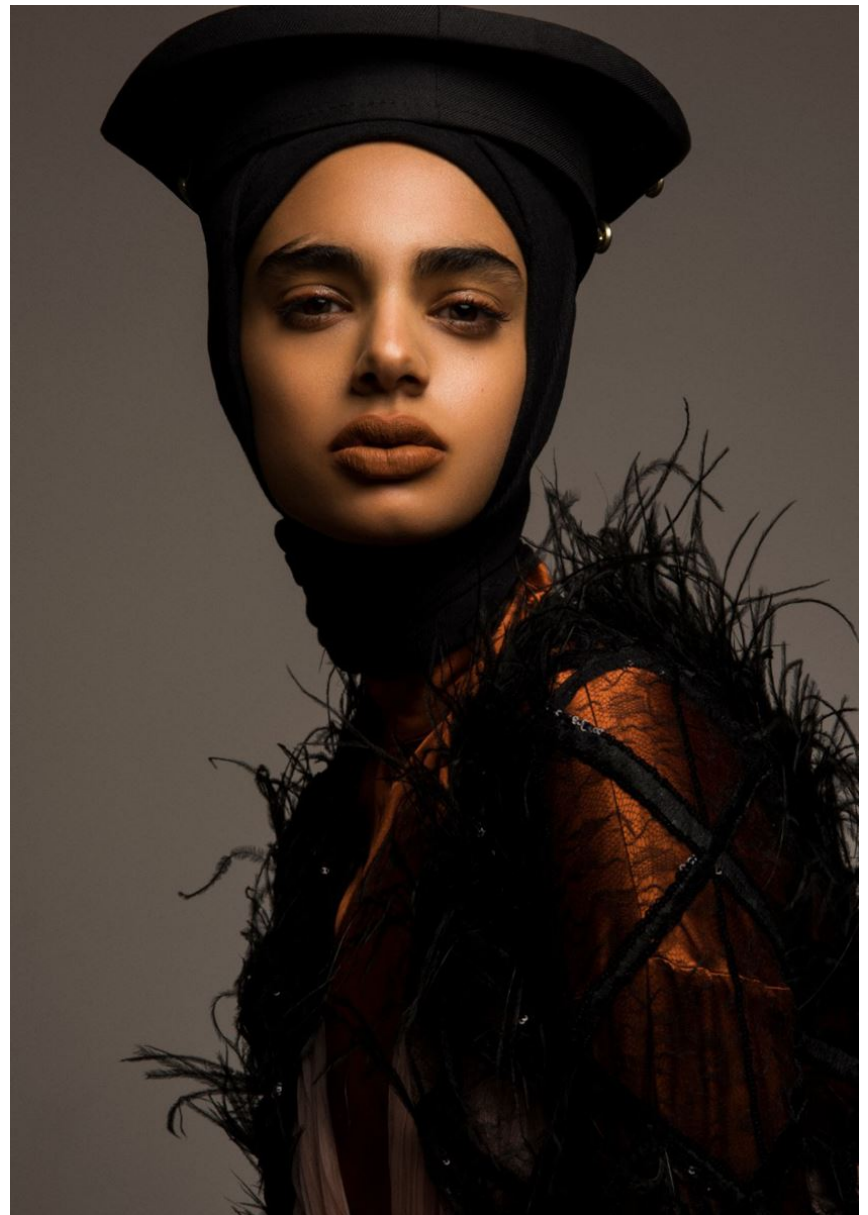

HEIGHT **5' 10.5"** BUST **32"**
WAIST **24"** HIPS **36"**
SHOES **9** HAIR **BROWN**
EYES **BROWN**

ISIS

Hamburg +49 40 413 236 - 0 Berlin +49 30 616 606 - 6
www.m4models.de