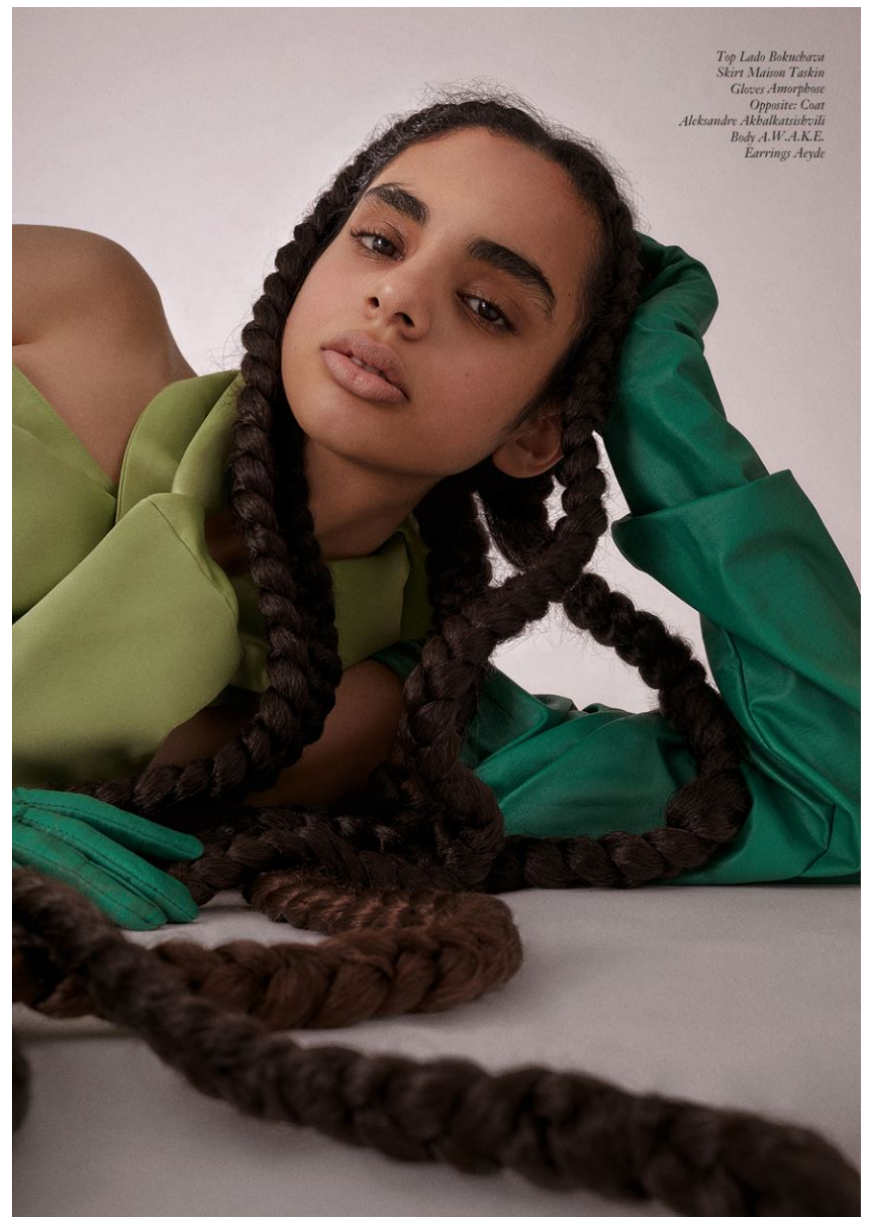

Top Lado Bokuchava
Skirt Maison Martin Margiela
Gloves Amorpha
Opposite: Coat
Aleksandre Akhalkatsivili
Body A.W.A.K.E.
Earrings Ayde

HEIGHT **5' 10.5"** BUST **32"**
WAIST **24"** HIPS **36"**
SHOES **9** HAIR **BROWN**
EYES **BROWN**