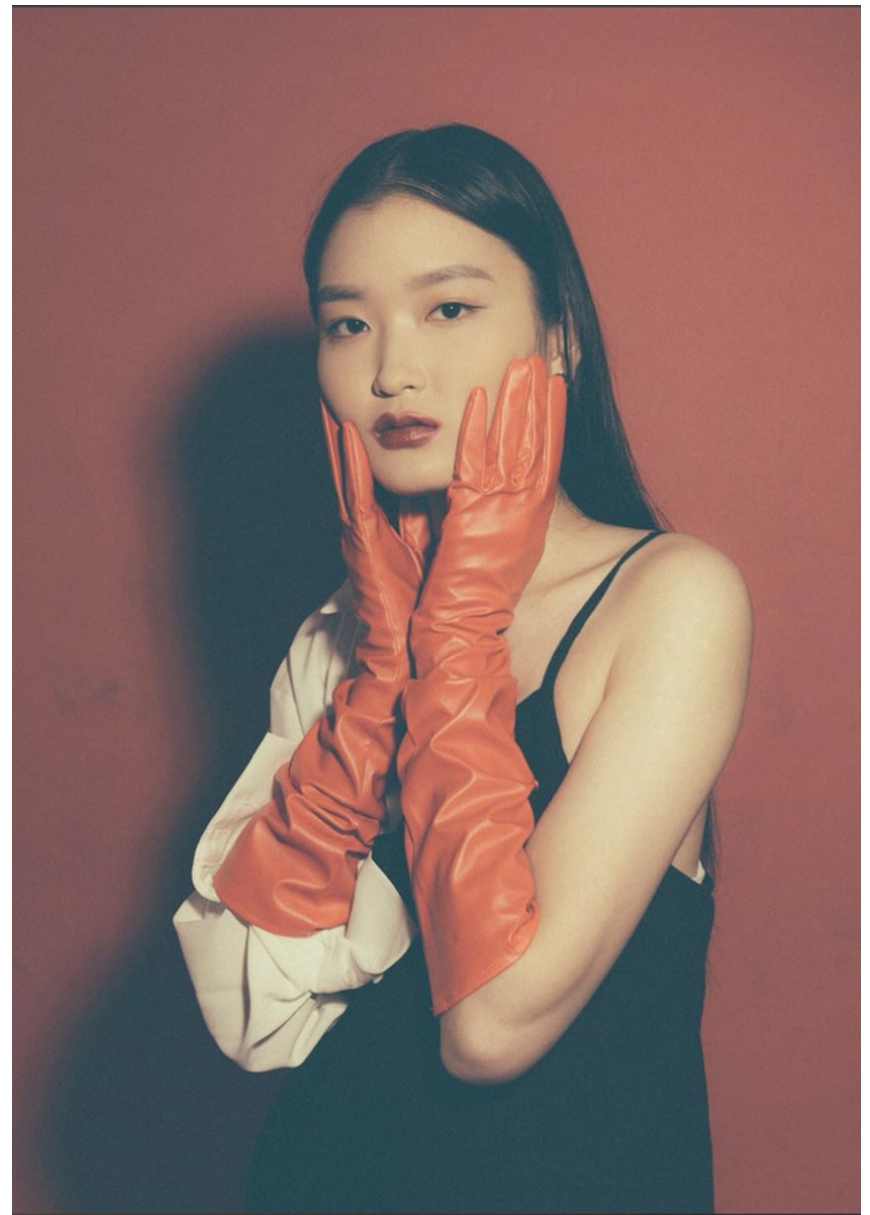

JIHYUN PARK

GRÖSSE **177** OBERWEITE **82**
TAILLE **59** HÜFTE **89**
SCHUHE HAARE **SCHWARZ**
AUGEN **BRAUN**

Hamburg +49 40 413 236 - 0 Berlin +49 30 616 606 - 6
www.m4models.de

HEIGHT **5' 9.5"** BUST **32"**
WAIST **23"** HIPS **35"**
HAIR **BLACK**
EYES **BROWN**