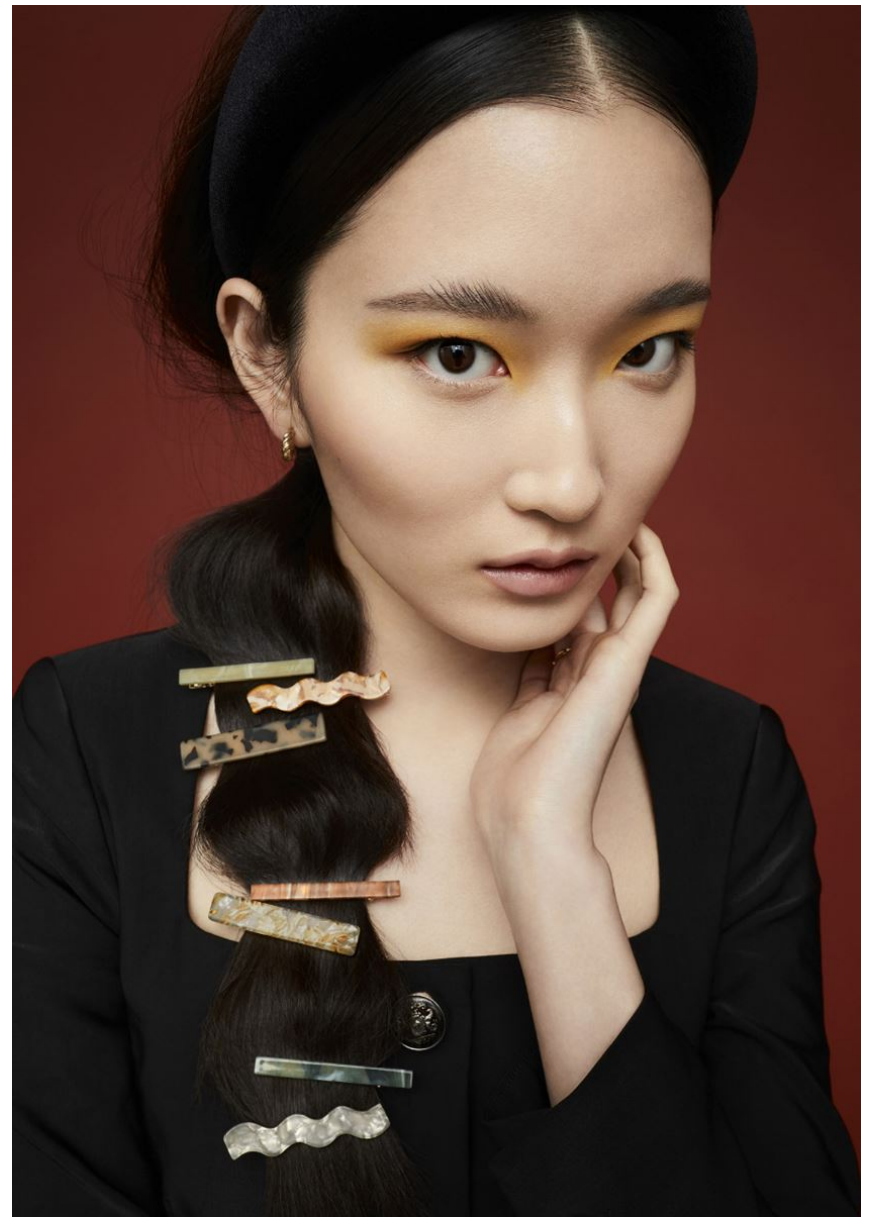

JIHYUN PARK

GRÖSSE **177** OBERWEITE **82**
TAILLE **59** HÜFTE **89**
SCHUHE HAARE **SCHWARZ**
AUGEN **BRAUN**

Hamburg +49 40 413 236 - 0 Berlin +49 30 616 606 - 6
www.m4models.de

HEIGHT **5' 9.5"** BUST **32"**
WAIST **23"** HIPS **35"**
HAIR **BLACK**
EYES **BROWN**