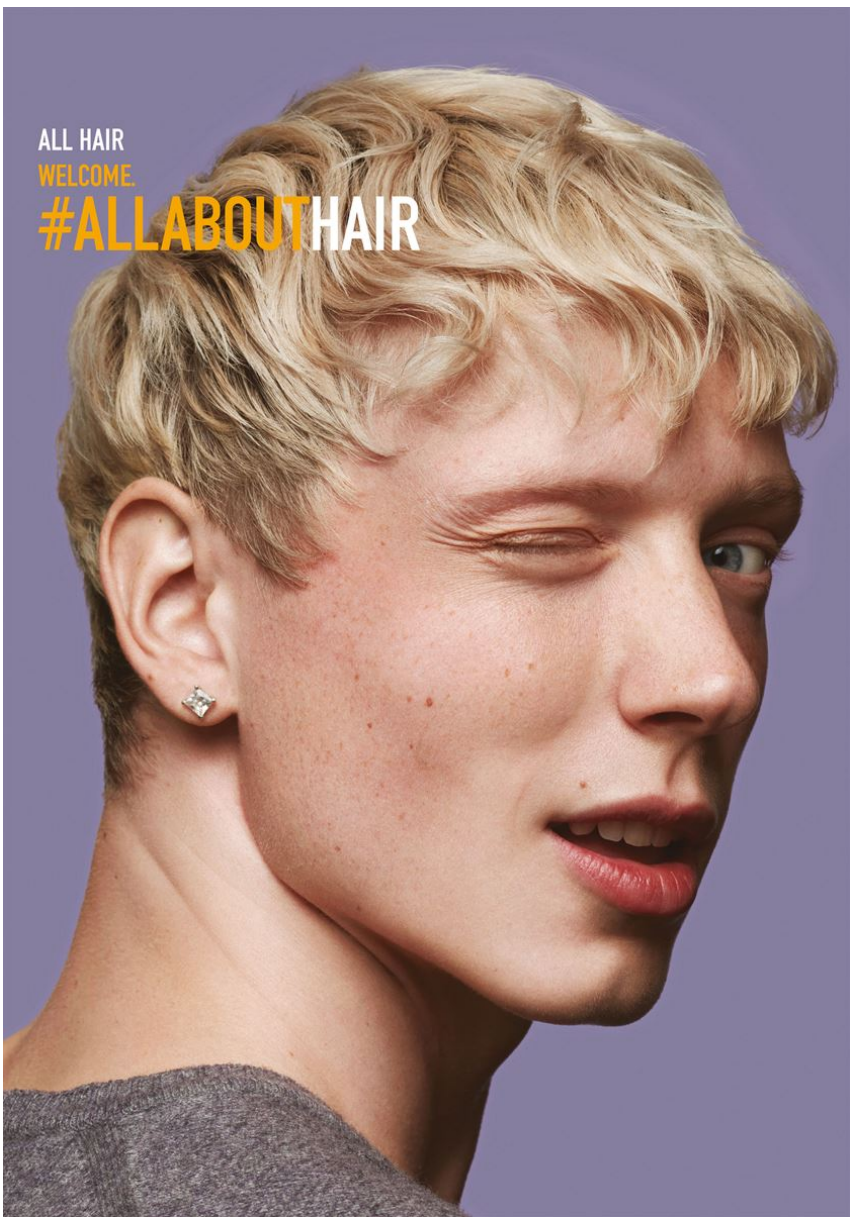

ALL HAIR
WELCOME.
#ALLABOUTHAIR