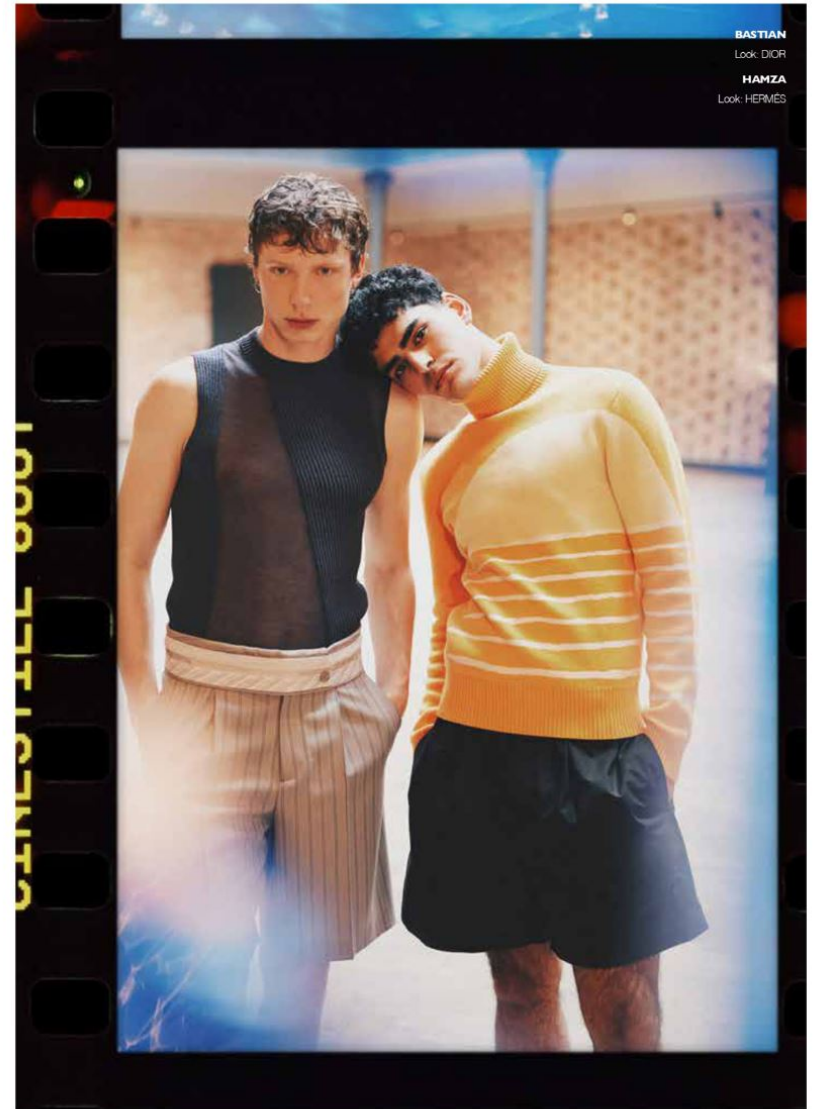

TRENDS

BASTIAN

Look: DIOR

HAMZA

Look: HERMES

HEIGHT **6' 2.5"** BUST **38"**
WAIST **30"** HIPS **38"**
SHOES **11** HAIR **BLONDE**
EYES **BLUE**