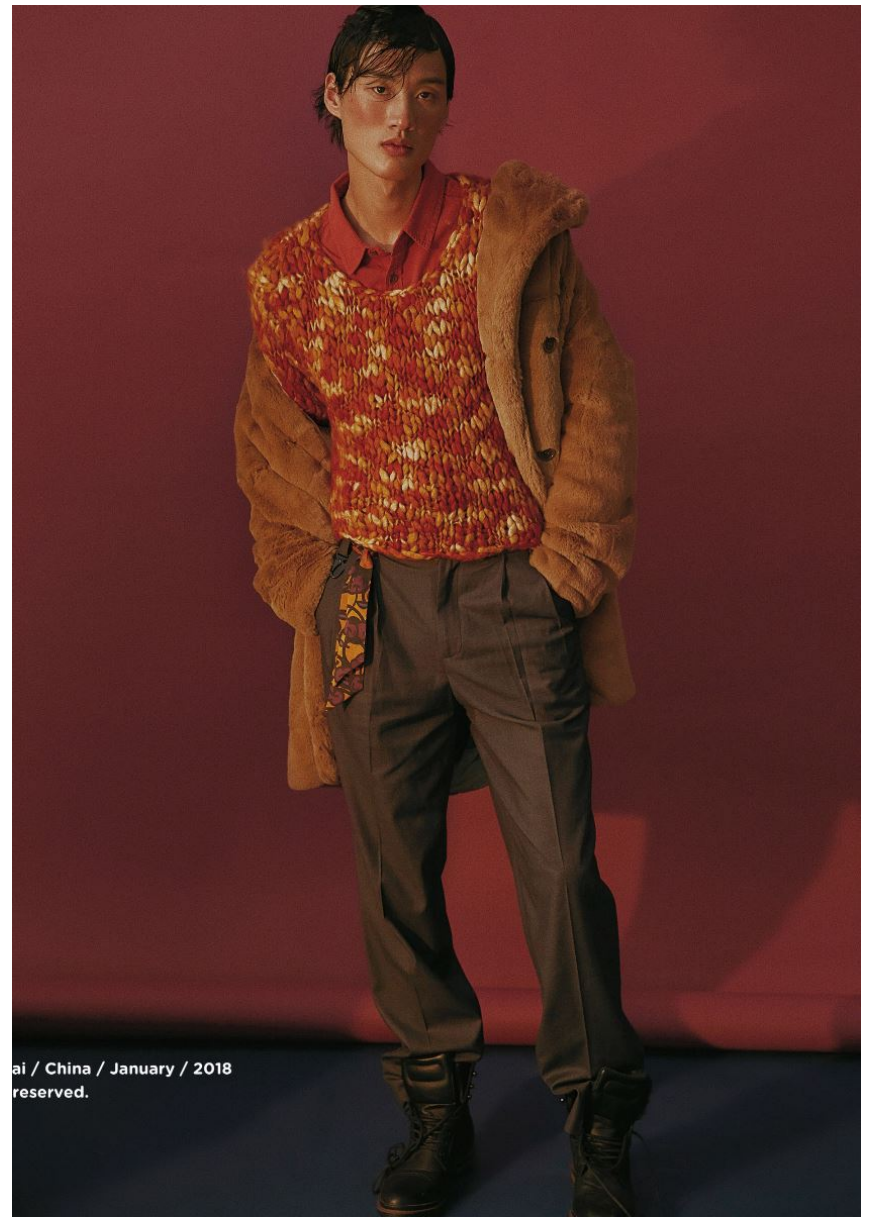

CHEN CONG

GRÖSSE **188** OBERWEITE **90**
TAILLE **72** HÜFTE **95**
SCHUHE **43** HAARE **SCHWARZ**
AUGEN **BRAUN**

Hamburg +49 40 413 236 - 0 Berlin +49 30 616 606 - 6
www.m4models.de

HEIGHT **6' 2"** BUST **35"**
WAIST **28"** HIPS **38"**
SHOES **10** HAIR **BLACK**
EYES **BROWN**