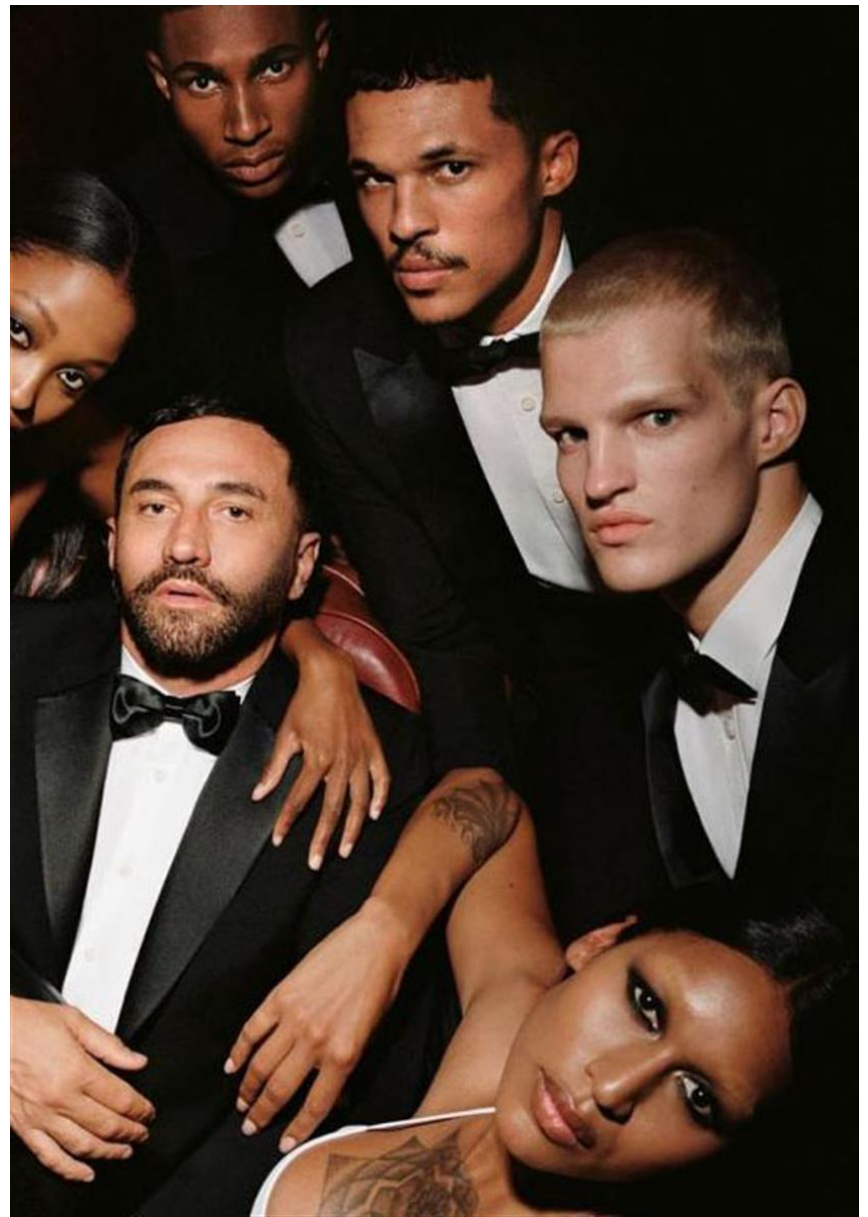

MATTEO FERRI

GRÖSSE **190** OBERWEITE **96**
TAILLE **81** HÜFTE **96**
SCHUHE **44** HAARE **DUNKELBLOND**
AUGEN **BLAU**

Hamburg +49 40 413 236 - 0 Berlin +49 30 616 606 - 6
www.m4models.de

HEIGHT **6' 2.5"** BUST **38"**
WAIST **32"** HIPS **38"**
SHOES **10.5** HAIR **DARK BLONDE**
EYES **BLUE**