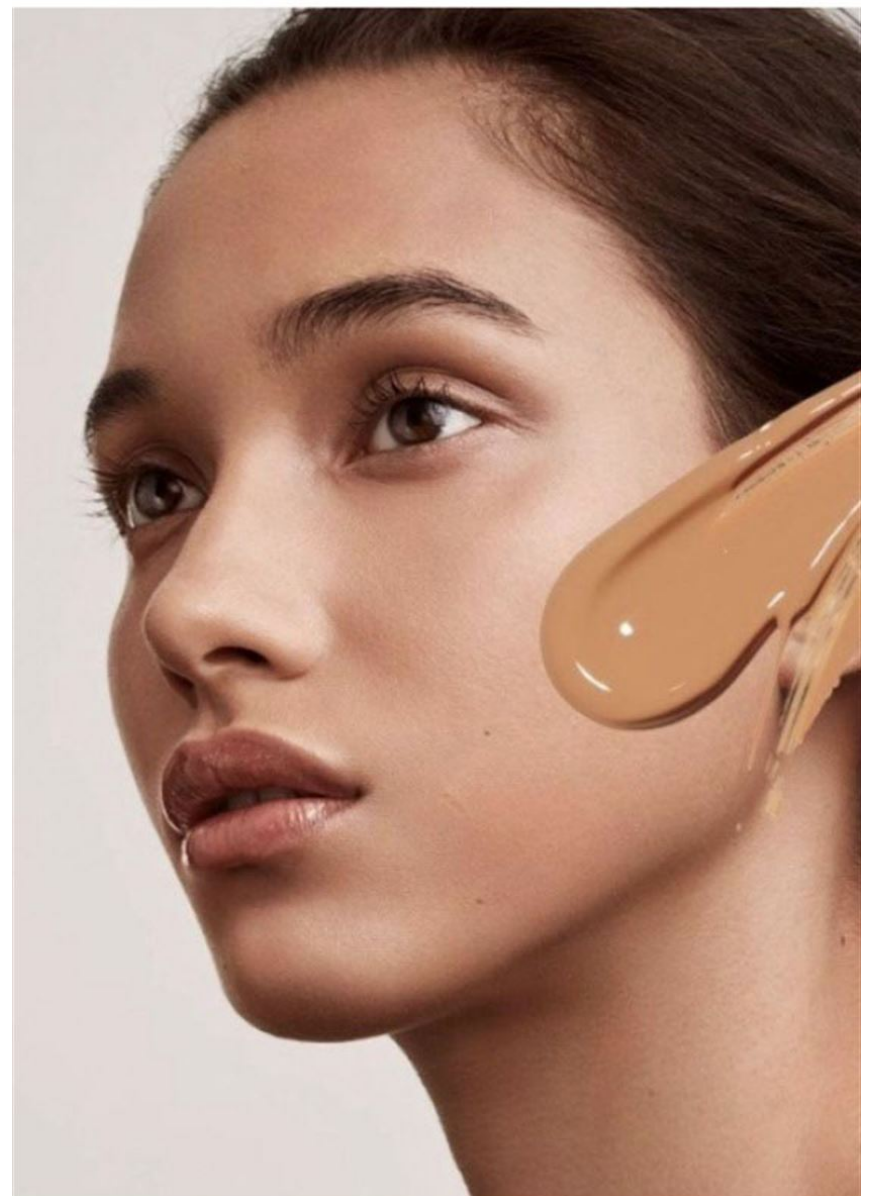

Our 1st multi-use foundation stick.
Full coverage to cover, conceal & touch up.

NEW
SUPER STAY
UP TO **24H** MULTI-USE FOUNDATION STICK

Cream-to-powder finish.
For normal to oily skin.

Maybelline.com

Precision-tip blender

New Super Stay Multi-Use Foundation Stick in Shade 312 Golden.
©2018 Maybelline LLC.

MAYBELLINE
MAKE IT HAPPEN™ NEW YORK

CLEIRYS VEL

GRÖSSE **176** OBERWEITE **82**
TAILLE **62** HÜFTE **92**
SCHUHE **41** HAARE **BRAUN**
AUGEN **BRAUN**