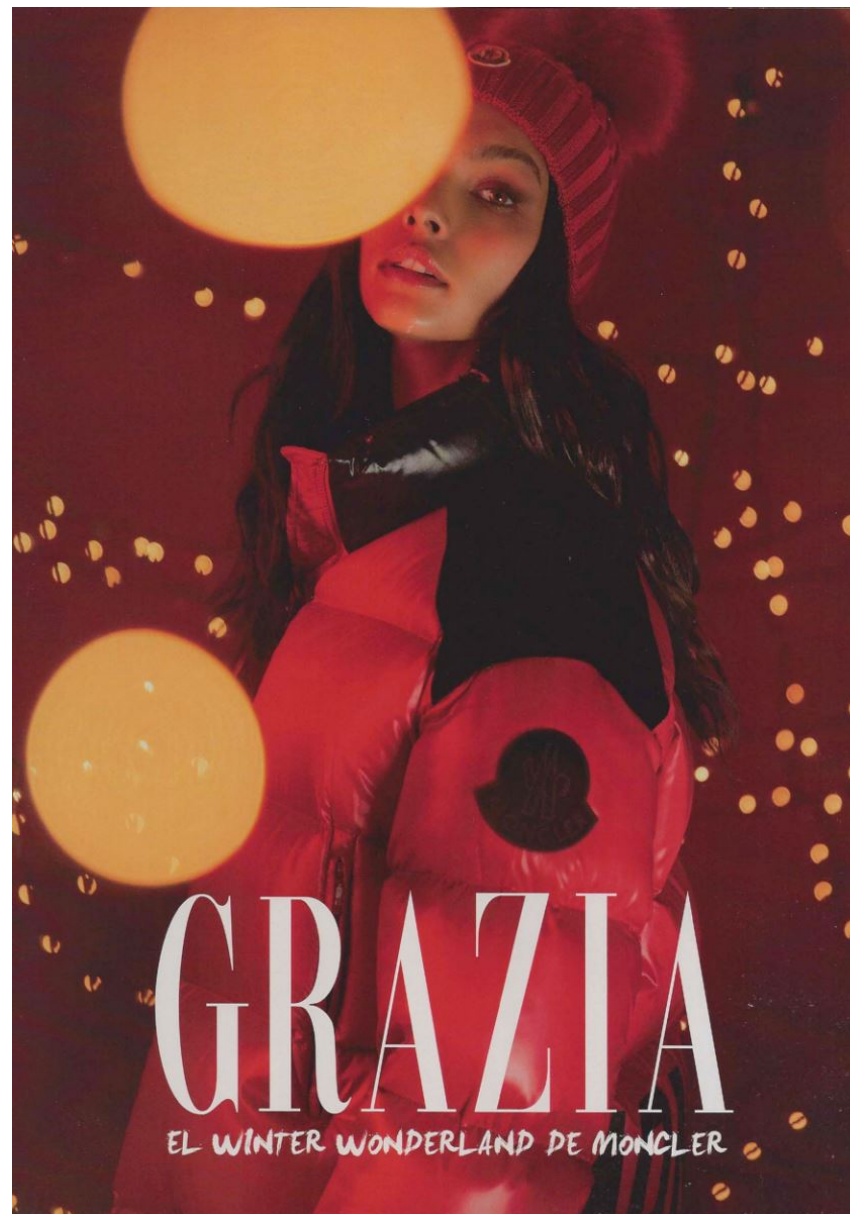

LIVIA RANGEL

GRÖSSE **177** OBERWEITE **83**
TAILLE **64** HÜFTE **89**
SCHUHE **40** HAARE **DUNKELBRAUN**
AUGEN **BRAUN**

HEIGHT **5' 9.5"** BUST **32"**
WAIST **25"** HIPS **35"**
SHOES **8.5** HAIR **DARK BROWN**
EYES **BROWN**