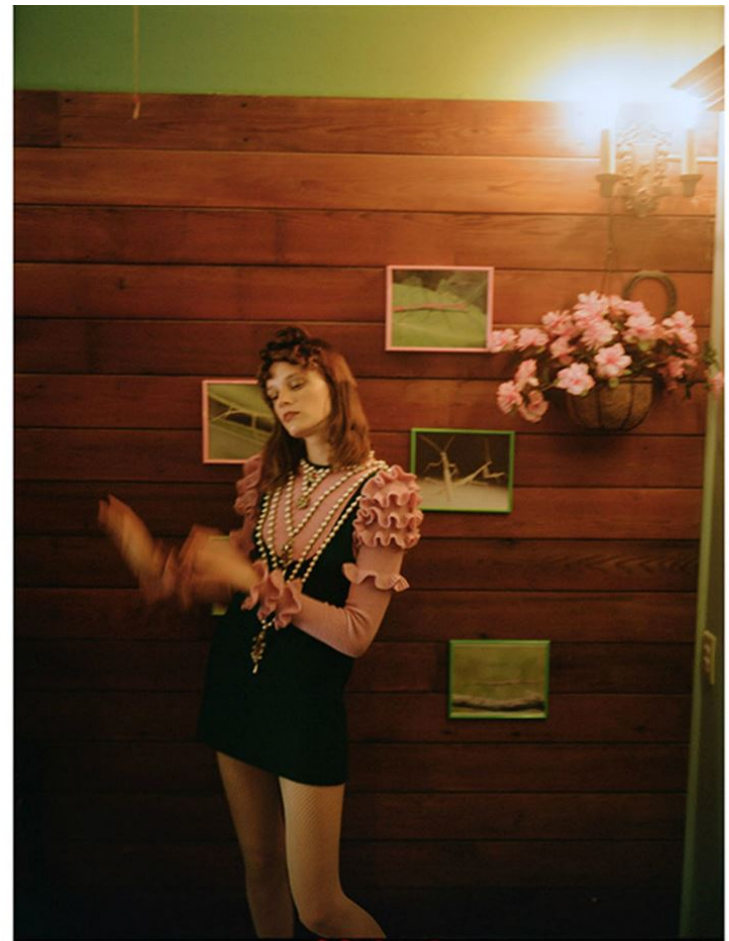

LEILA GOLDKUHL

GRÖSSE 180 OBERWEITE 86
TAILLE 61 HÜFTE 89
SCHUHE 38 HAARE BLOND
AUGEN GRÜN

HEIGHT 5' 11" BUST 34"
WAIST 24" HIPS 35"
SHOES 7 HAIR BLONDE
EYES GREEN

EXPLORATION

PHOTOGRAPHY BEN RAWNER FASHION ZARA MIKIS