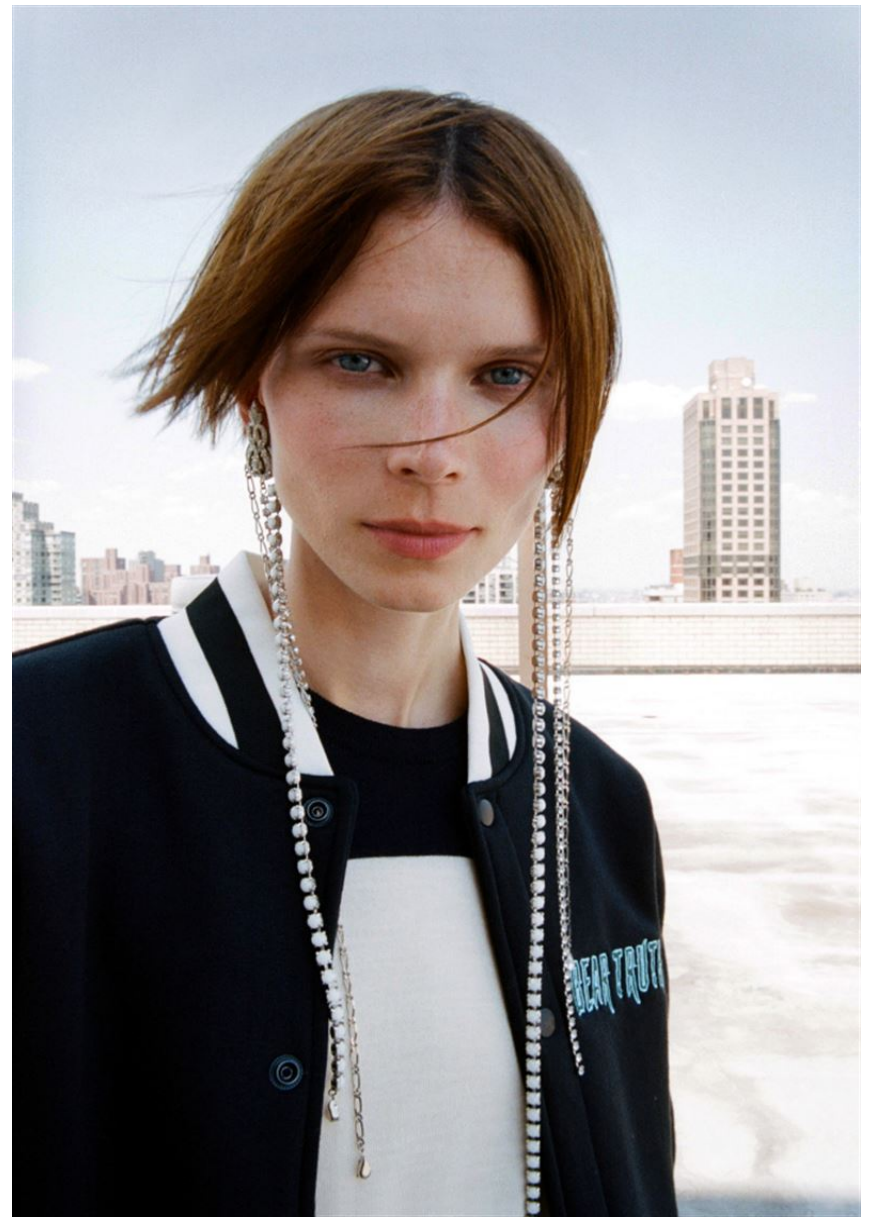

HEIGHT **5' 9"** BUST **32"**
WAIST **24"** HIPS **35"**
SHOES **7.5** HAIR **BROWN**
EYES **BLUE**

INDRE

Hamburg +49 40 413 236 - 0 Berlin +49 30 616 606 - 6
www.m4models.de