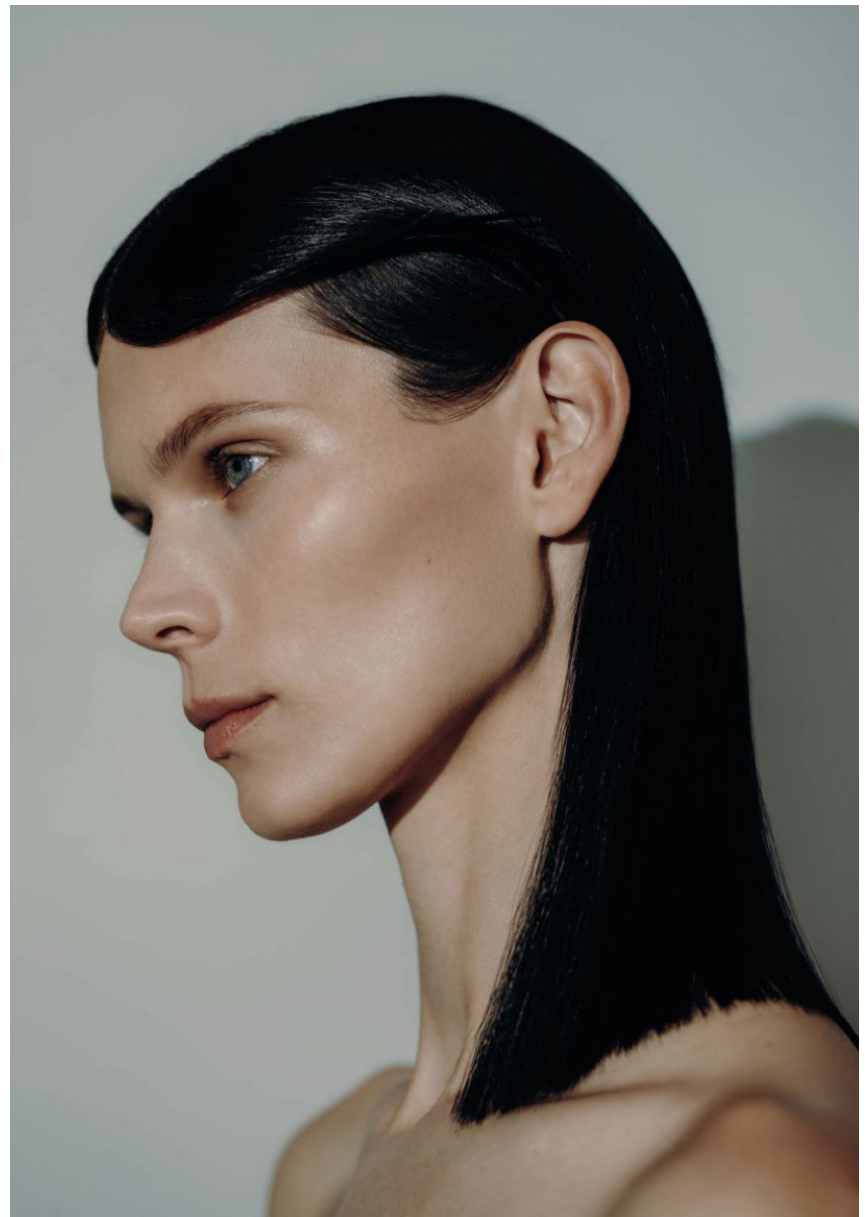

GRÖSSE **176** OBERWEITE **82**
TAILLE **61** HÜFTE **88**
SCHUHE **39** HAARE **BRAUN**
AUGEN **BLAU**

INDRE

Hamburg +49 40 413 236 - 0 Berlin +49 30 616 606 - 6
www.m4models.de

HEIGHT **5' 9"** BUST **32"**
WAIST **24"** HIPS **35"**
SHOES **7.5** HAIR **BROWN**
EYES **BLUE**