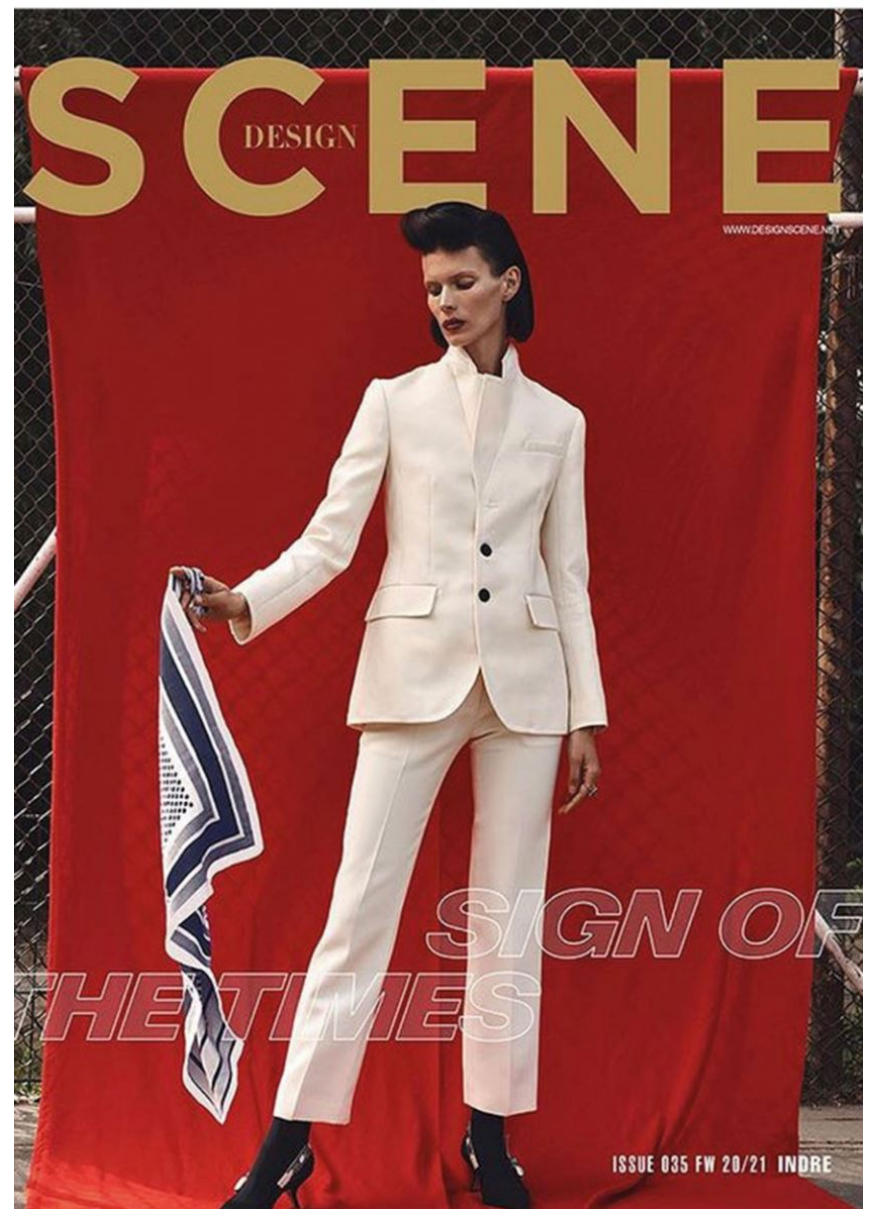

INDRE

Hamburg +49 40 413 236 - 0 Berlin +49 30 616 606 - 6
www.m4models.de

HEIGHT **5' 9"** BUST **32"**
WAIST **24"** HIPS **35"**
SHOES **7.5** HAIR **BROWN**
EYES **BLUE**