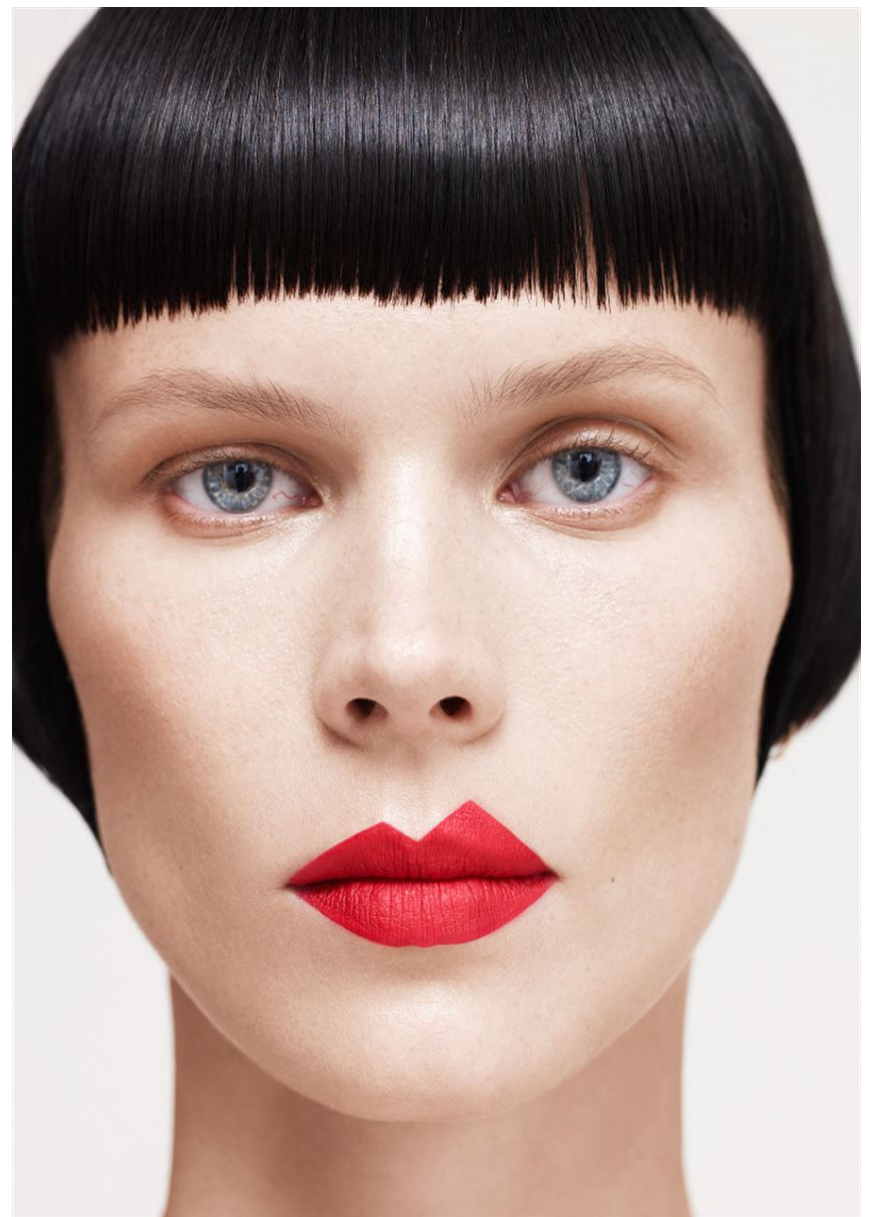

HEIGHT **5' 9"** BUST **32"**
WAIST **24"** HIPS **35"**
SHOES **7.5** HAIR **BROWN**
EYES **BLUE**