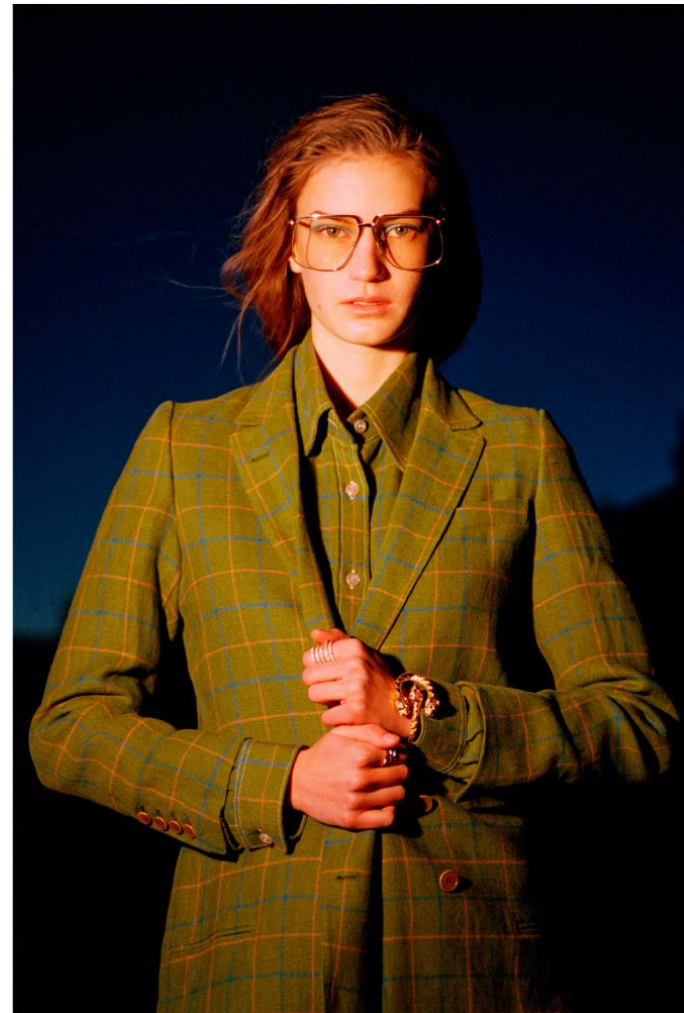

# Vertigo

Photography Leonardo Scotti  
Fashion Stephanie Kherlakian

Jewels

158

GUCCI

Full look GUCCI.