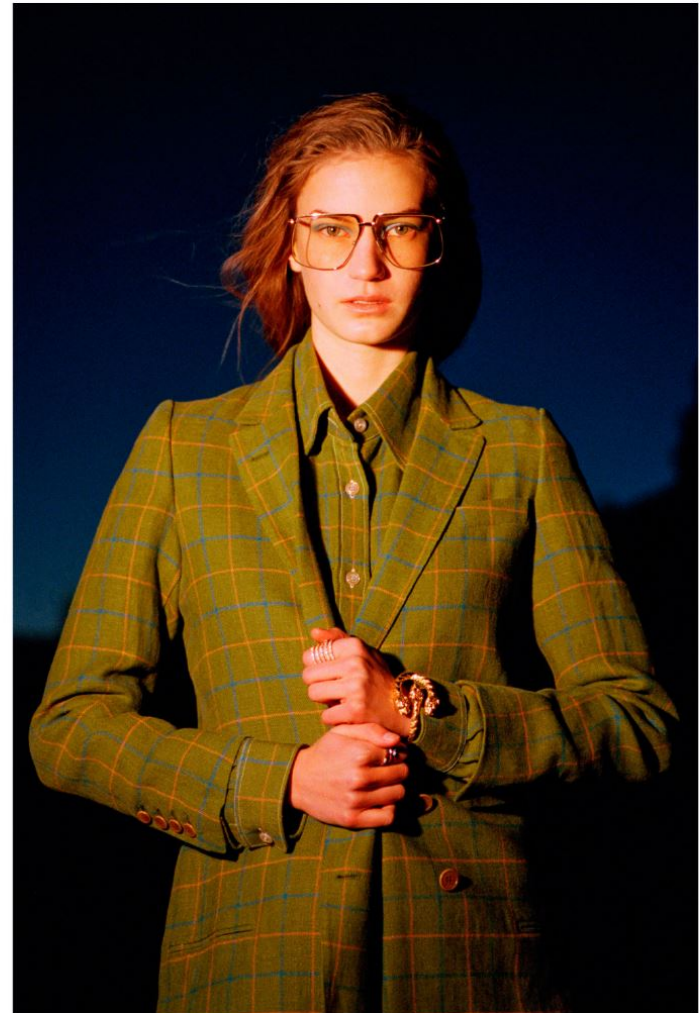

# Vertigo

Photography Leonardo Scotti  
Fashion Stephanie Kherlakian

Jewels

158

GUCCI

Full look GUCCI.