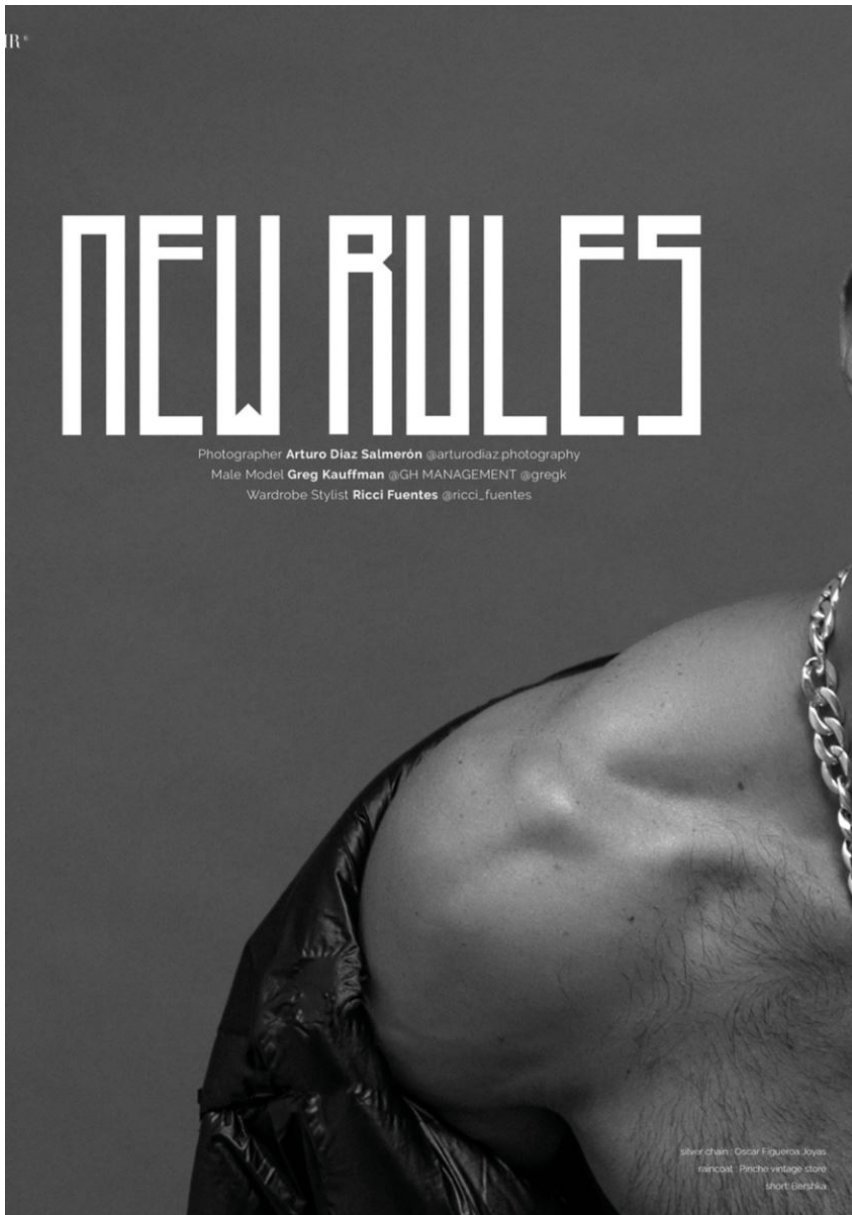

NEW RULES

Photographer **Arturo Diaz Salmerón** @arturodiaz.photography

Male Model **Greg Kauffman** @GH.MANAGEMENT @gregk

Wardrobe Stylist **Ricci Fuentes** @ricci_fuentes