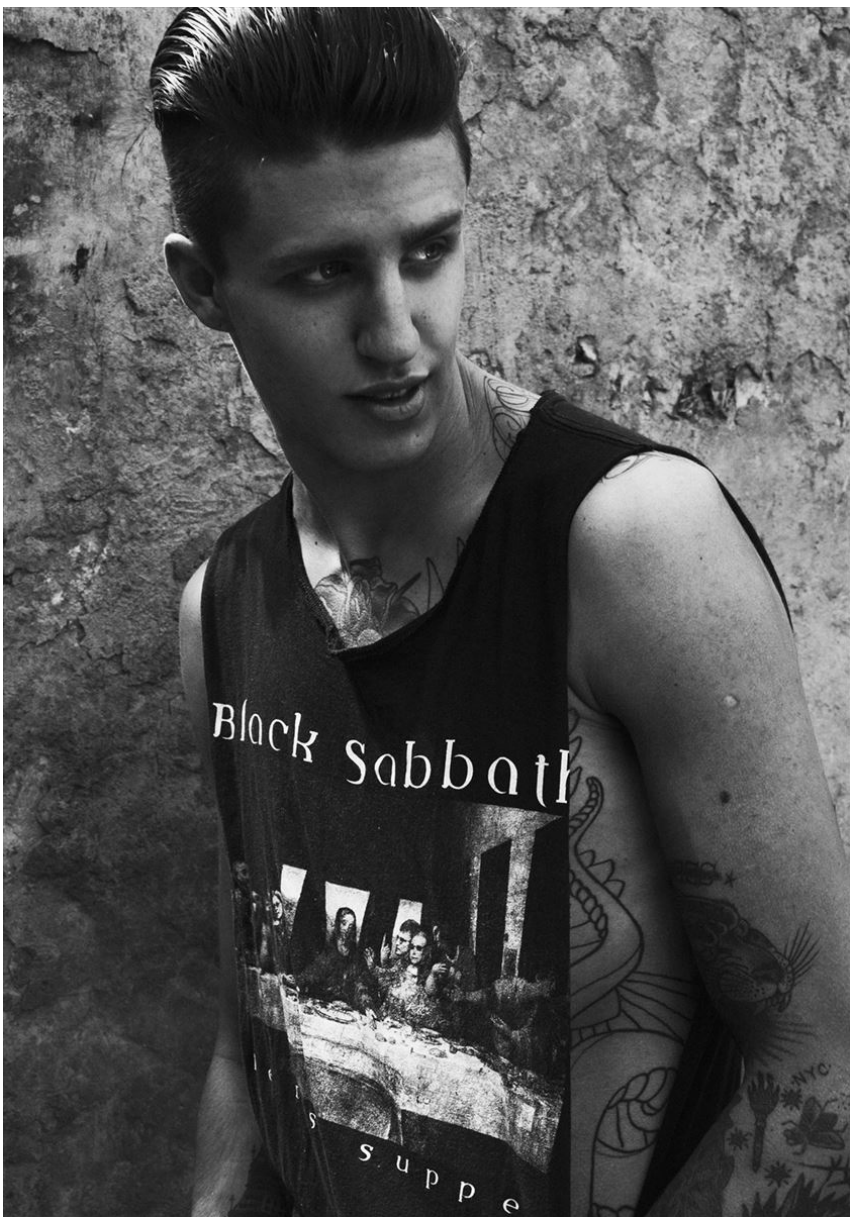

MILES LANGFORD

GRÖSSE **188** OBERWEITE **89**
TAILLE **79** HÜFTE **95**
SCHUHE **44** HAARE **DUNKELBRAUN**
AUGEN **BLAU-GRÜN**

Hamburg +49 40 413 236 - 0 Berlin +49 30 616 606 - 6
www.m4models.de

HEIGHT **6' 2"** BUST **35"**
WAIST **31"** HIPS **38"**
SHOES **10.5** HAIR **DARK BROWN**
EYES **BLUE-GREEN**