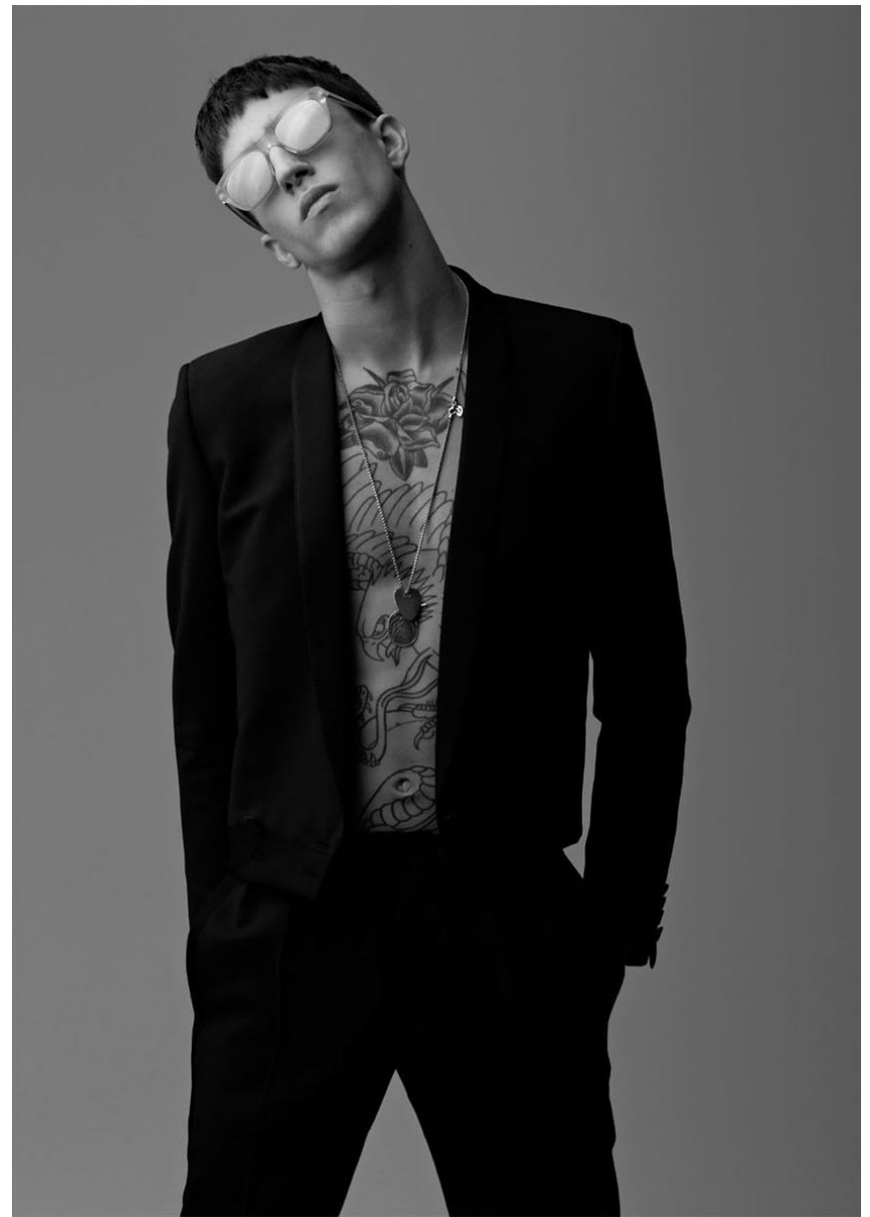

MILES LANGFORD

GRÖSSE **188** OBERWEITE **89**
TAILLE **79** HÜFTE **95**
SCHUHE **44** HAARE **DUNKELBRAUN**
AUGEN **BLAU-GRÜN**

Hamburg +49 40 413 236 - 0 Berlin +49 30 616 606 - 6
www.m4models.de

HEIGHT **6' 2"** BUST **35"**
WAIST **31"** HIPS **38"**
SHOES **10.5** HAIR **DARK BROWN**
EYES **BLUE-GREEN**