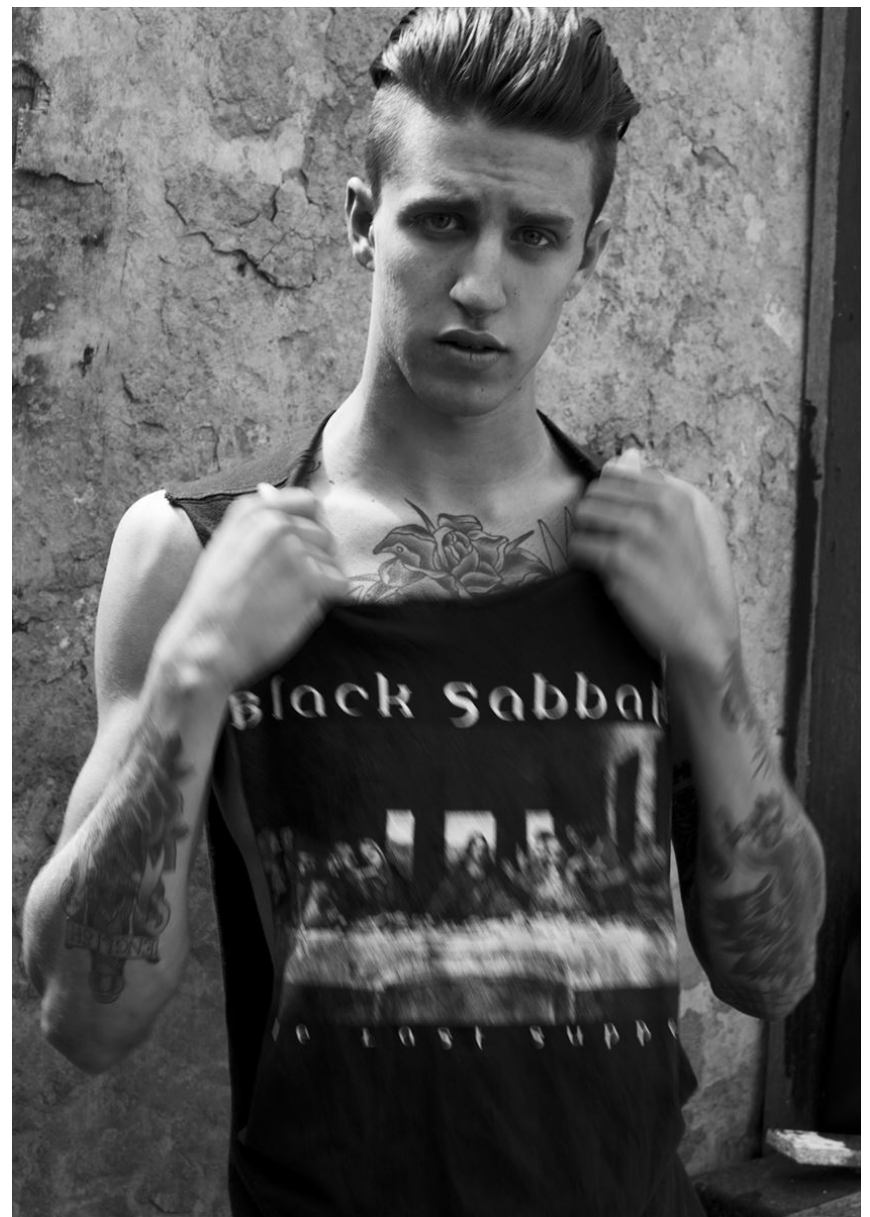

MILES LANGFORD

GRÖSSE **188** OBERWEITE **89**
TAILLE **79** HÜFTE **95**
SCHUHE **44** HAARE **DUNKELBRAUN**
AUGEN **BLAU-GRÜN**

Hamburg +49 40 413 236 - 0 Berlin +49 30 616 606 - 6
www.m4models.de

HEIGHT **6' 2"** BUST **35"**
WAIST **31"** HIPS **38"**
SHOES **10.5** HAIR **DARK BROWN**
EYES **BLUE-GREEN**