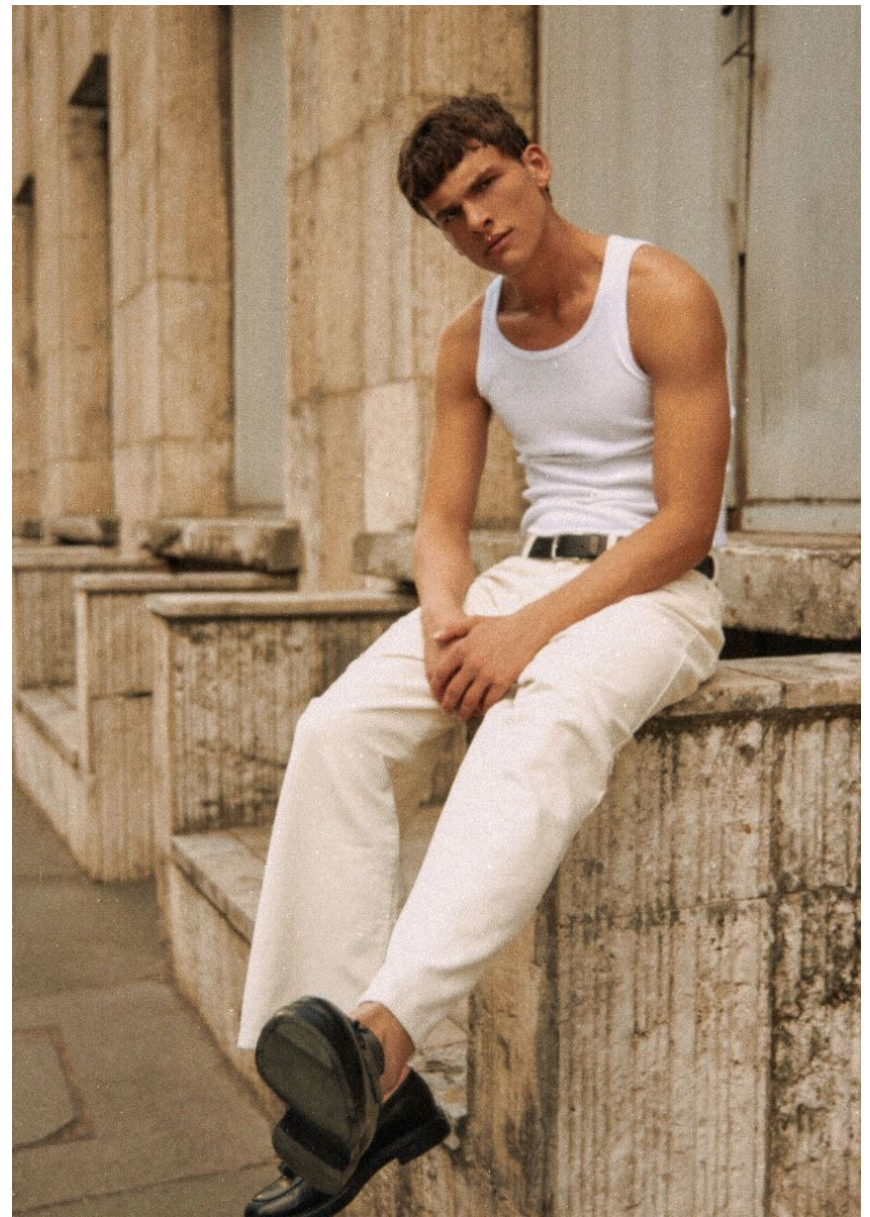

DOMINIK SCHMIDT

GRÖSSE **189** OBERWEITE **94**
TAILLE **82** HÜFTE **90**
SCHUHE **44** HAARE **BRAUN**
AUGEN **BRAUN**

Hamburg +49 40 413 236 - 0 Berlin +49 30 616 606 - 6
www.m4models.de

HEIGHT **6' 2"** BUST **37"**
WAIST **32"** HIPS **35"**
SHOES **10.5** HAIR **BROWN**
EYES **BROWN**