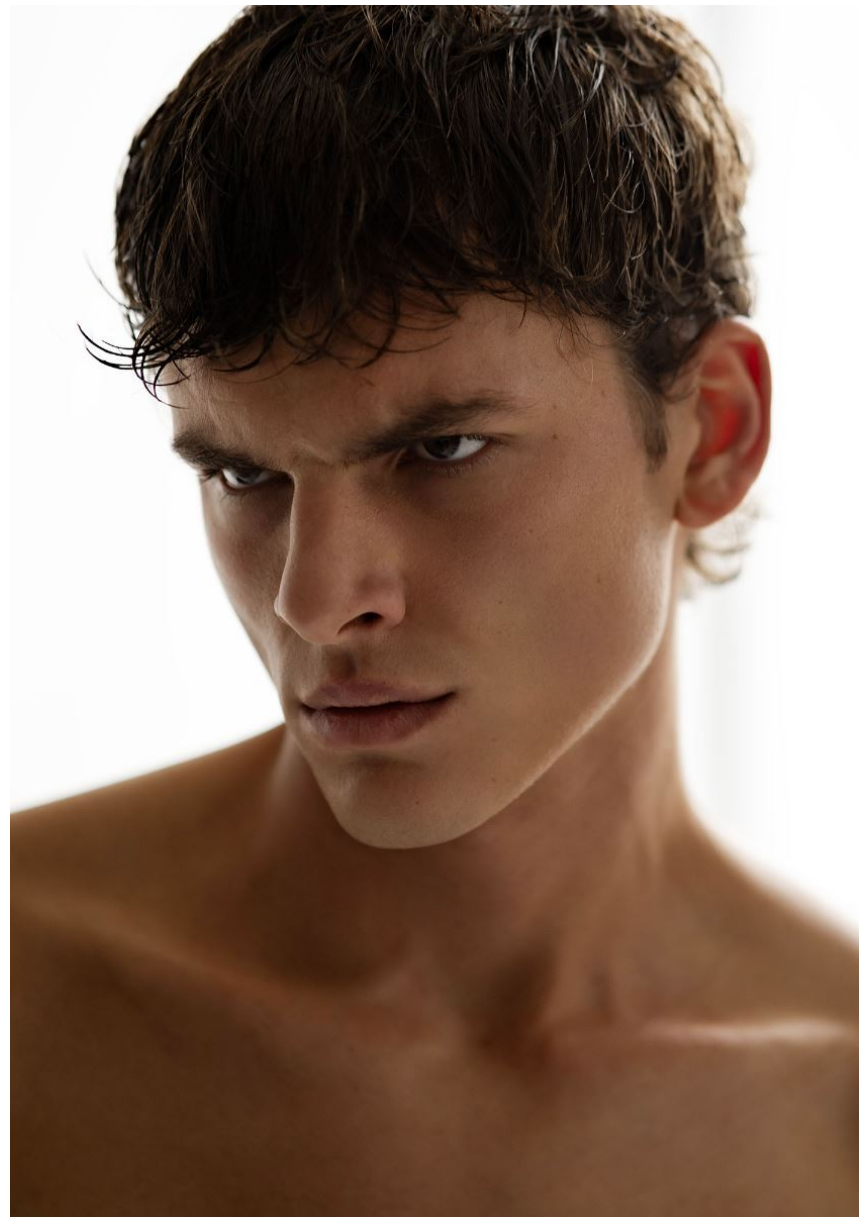

DOMINIK SCHMIDT

GRÖSSE **189** OBERWEITE **94**
TAILLE **82** HÜFTE **90**
SCHUHE **44** HAARE **BRAUN**
AUGEN **BRAUN**

Hamburg +49 40 413 236 - 0 Berlin +49 30 616 606 - 6
www.m4models.de

HEIGHT **6' 2"** BUST **37"**
WAIST **32"** HIPS **35"**
SHOES **10.5** HAIR **BROWN**
EYES **BROWN**