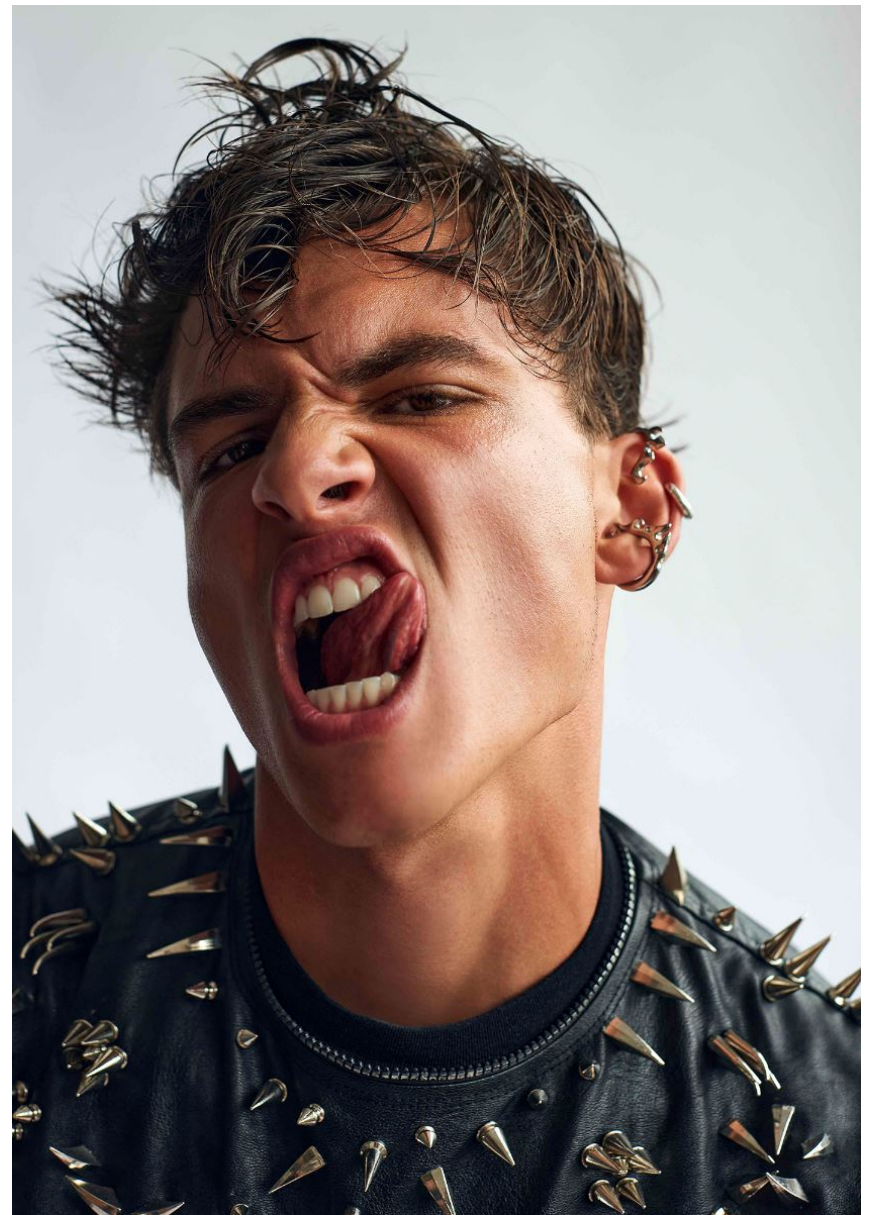

DOMINIK SCHMIDT

GRÖSSE **189** OBERWEITE **94**
TAILLE **82** HÜFTE **90**
SCHUHE **44** HAARE **BRAUN**
AUGEN **BRAUN**

Hamburg +49 40 413 236 - 0 Berlin +49 30 616 606 - 6
www.m4models.de

HEIGHT **6' 2"** BUST **37"**
WAIST **32"** HIPS **35"**
SHOES **10.5** HAIR **BROWN**
EYES **BROWN**