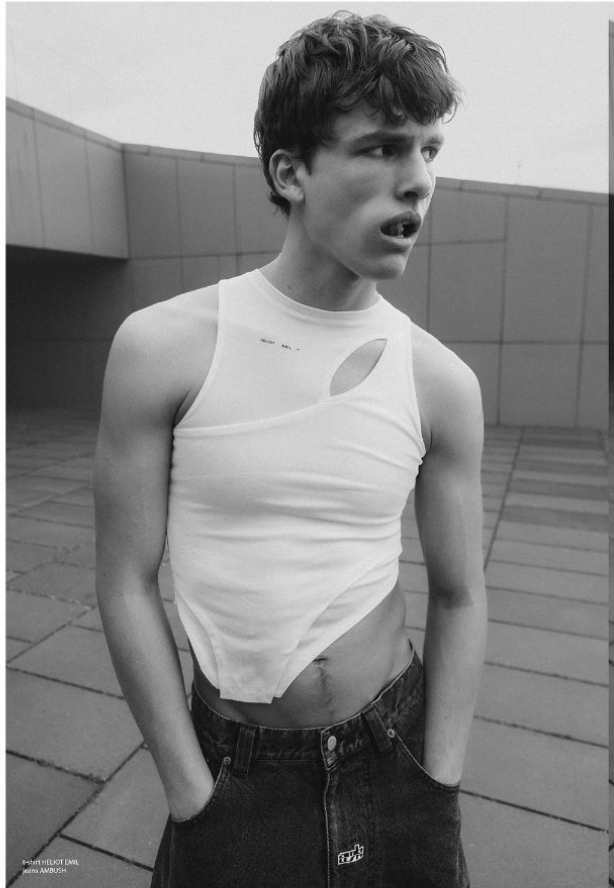

Numéro

© 2011 HUGO BOSS AG
www.hugoboss.com

Numéro