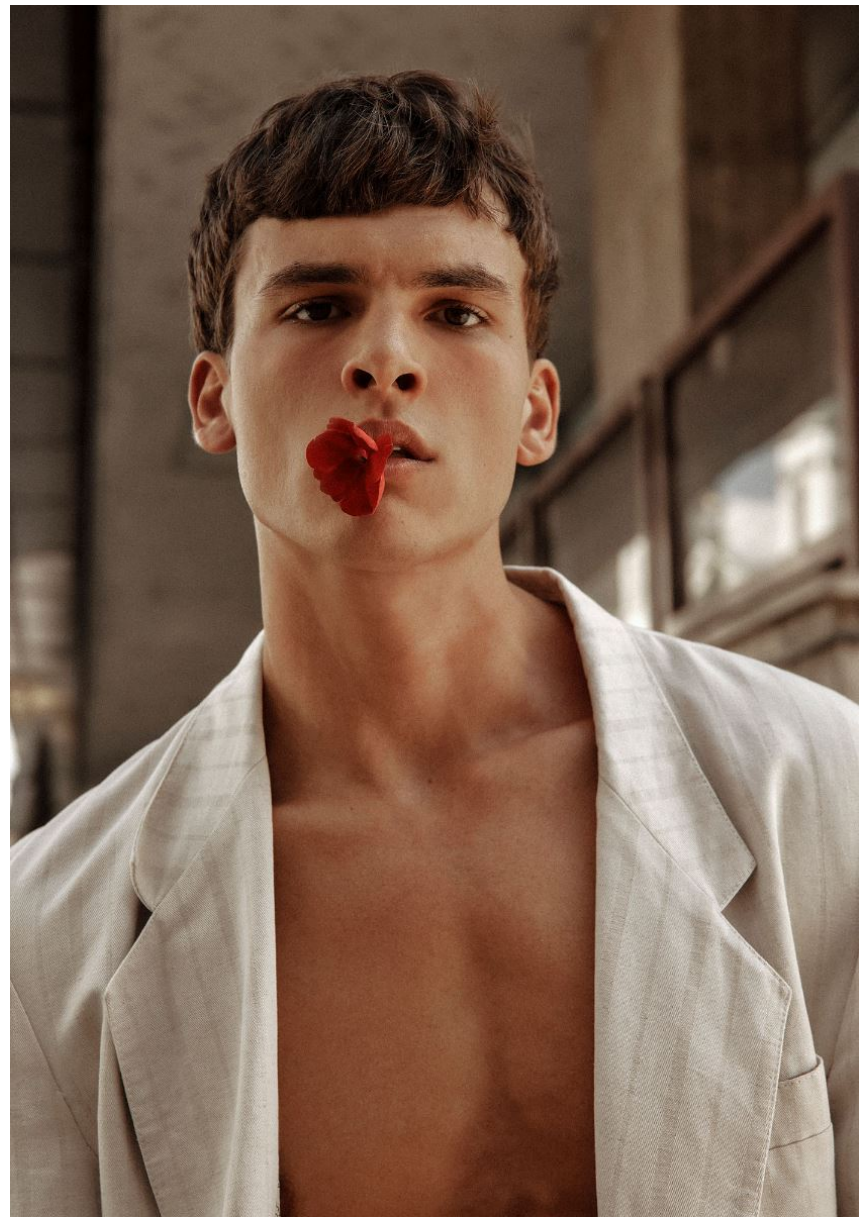

DOMINIK SCHMIDT

GRÖSSE **189** OBERWEITE **94**
TAILLE **82** HÜFTE **90**
SCHUHE **44** HAARE **BRAUN**
AUGEN **BRAUN**

Hamburg +49 40 413 236 - 0 Berlin +49 30 616 606 - 6
www.m4models.de

HEIGHT **6' 2"** BUST **37"**
WAIST **32"** HIPS **35"**
SHOES **10.5** HAIR **BROWN**
EYES **BROWN**