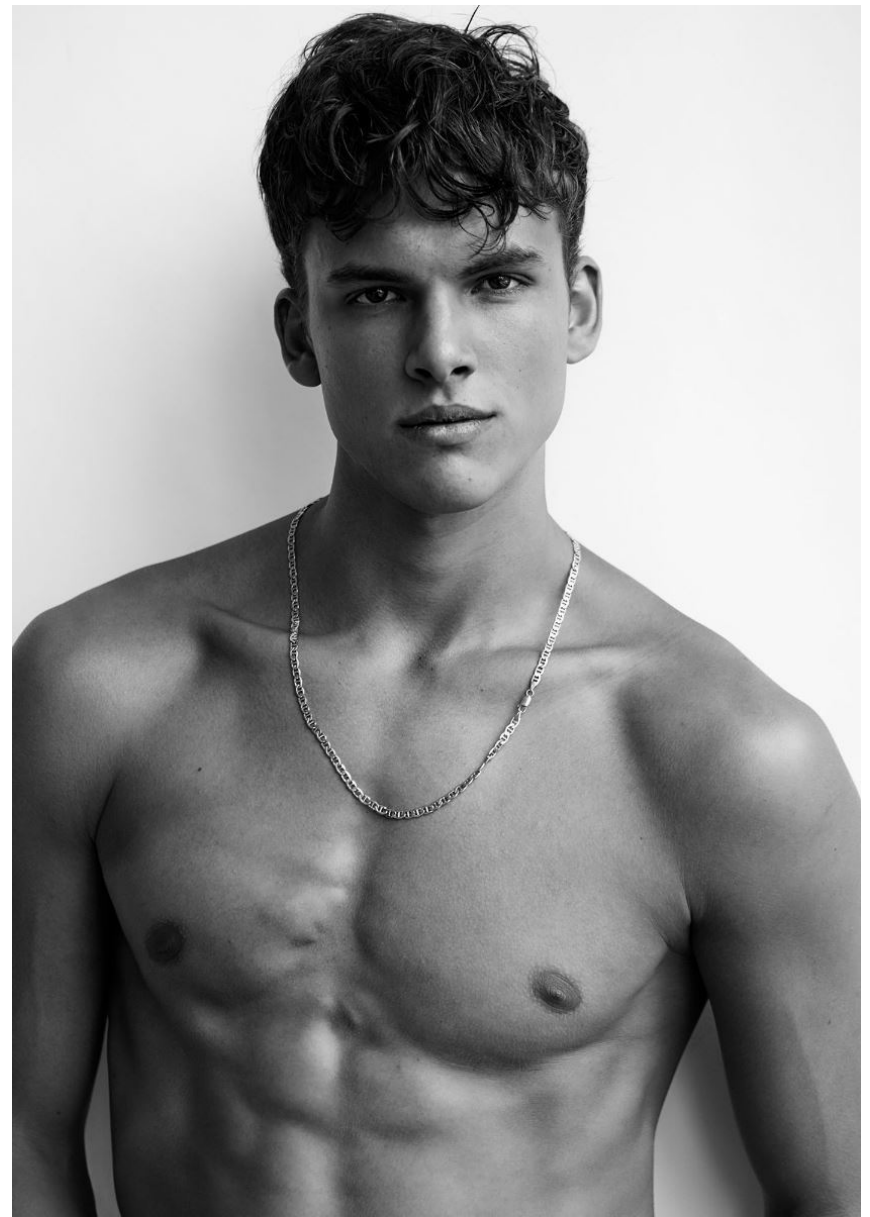

DOMINIK SCHMIDT

GRÖSSE **189** OBERWEITE **94**
TAILLE **82** HÜFTE **90**
SCHUHE **44** HAARE **BRAUN**
AUGEN **BRAUN**

Hamburg +49 40 413 236 - 0 Berlin +49 30 616 606 - 6
www.m4models.de

HEIGHT **6' 2"** BUST **37"**
WAIST **32"** HIPS **35"**
SHOES **10.5** HAIR **BROWN**
EYES **BROWN**