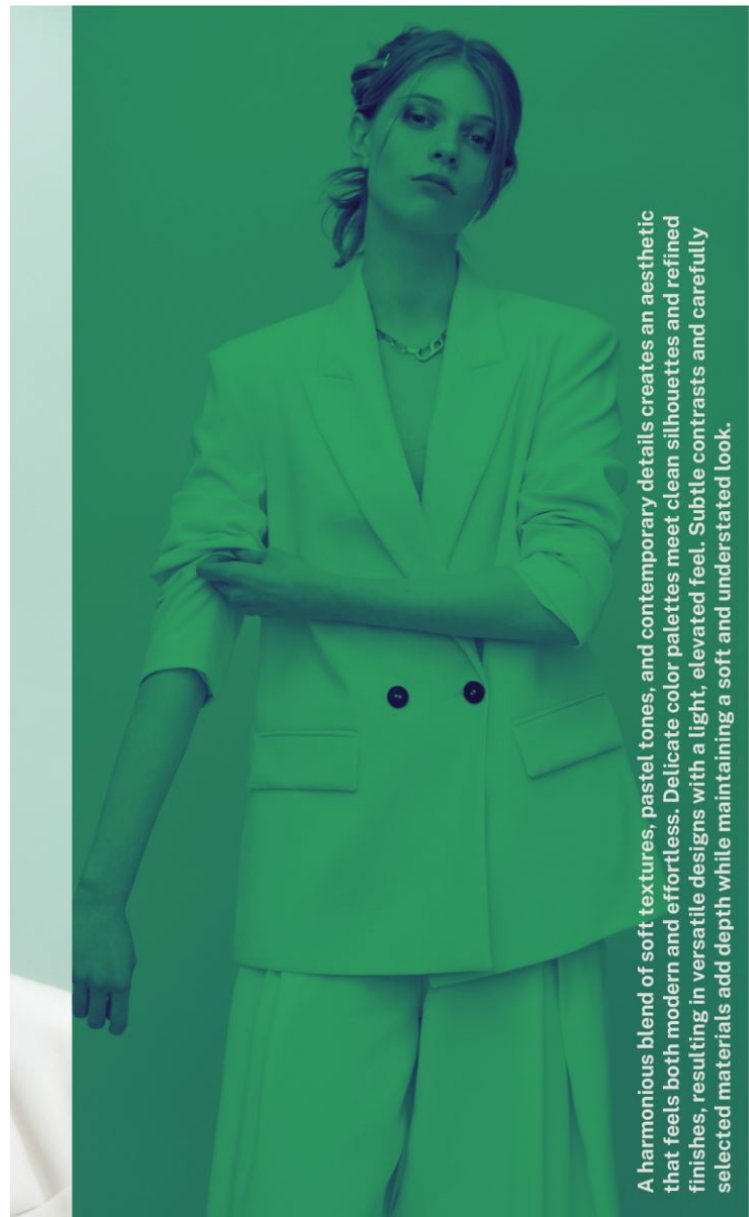

Link Inc.

A harmonious blend of soft textures, pastel tones, and contemporary details creates an aesthetic that feels both modern and effortless. Delicate color palettes meet clean silhouettes and refined finishes, resulting in versatile designs with a light, elevated feel. Subtle contrasts and carefully selected materials add depth while maintaining a soft and understated look.

MARTA D

GRÖSSE **180** OBERWEITE **82**
TAILLE **60** HÜFTE **89**
SCHUHE **41** HAARE **BLOND**
AUGEN **BLAU**

M4
MODELS

Hamburg +49 40 413 236 - 0 Berlin +49 30 616 606 - 6
www.m4models.de

HEIGHT **5' 11"** BUST **32"**
WAIST **23"** HIPS **35"**
SHOES **9.5** HAIR **BLONDE**
EYES **BLUE**