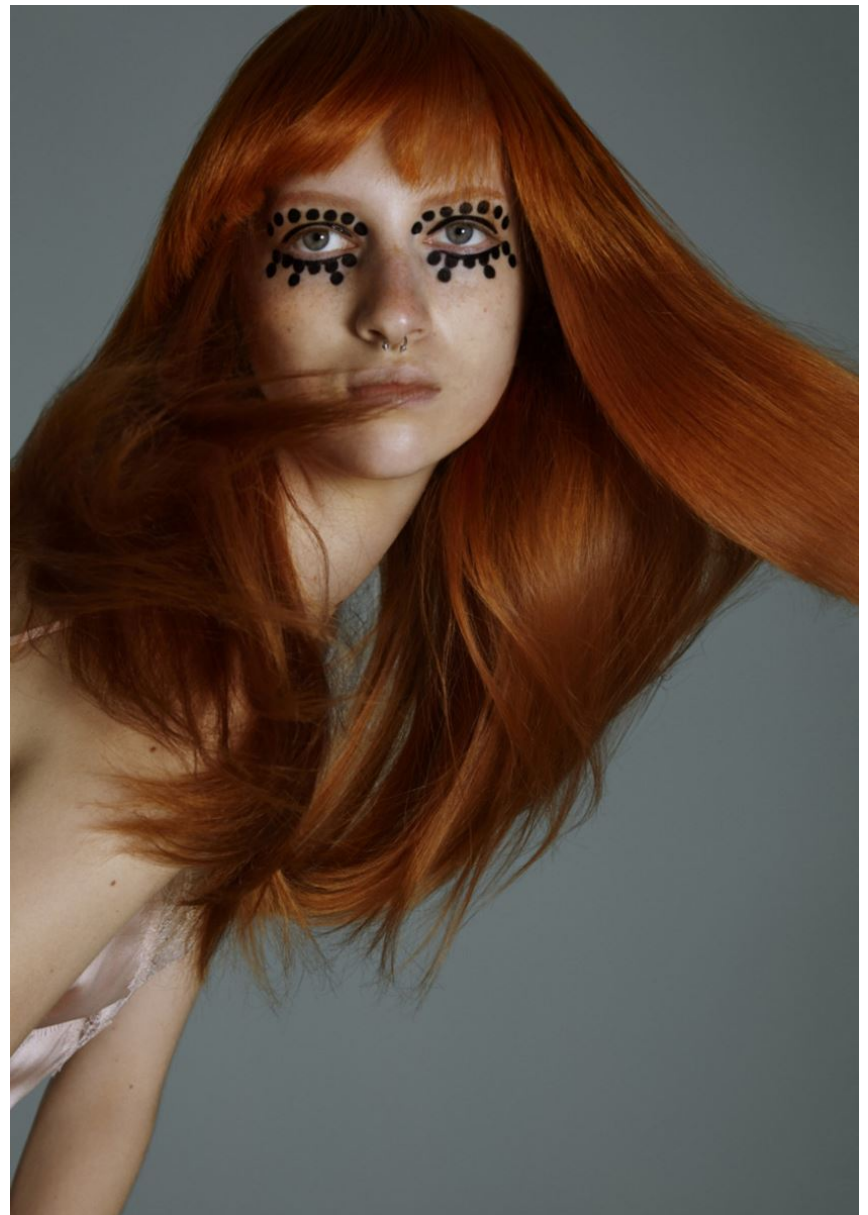

IMAN KAUMANN

GRÖSSE **176** OBERWEITE **77**
TAILLE **59** HÜFTE **87**
SCHUHE **37** HAARE **BLOND**
AUGEN

Hamburg +49 40 413 236 - 0 Berlin +49 30 616 606 - 6
www.m4models.de

HEIGHT **5' 9"** BUST **30"**
WAIST **23"** HIPS **34"**
SHOES **6** HAIR **BLONDE**
EYES