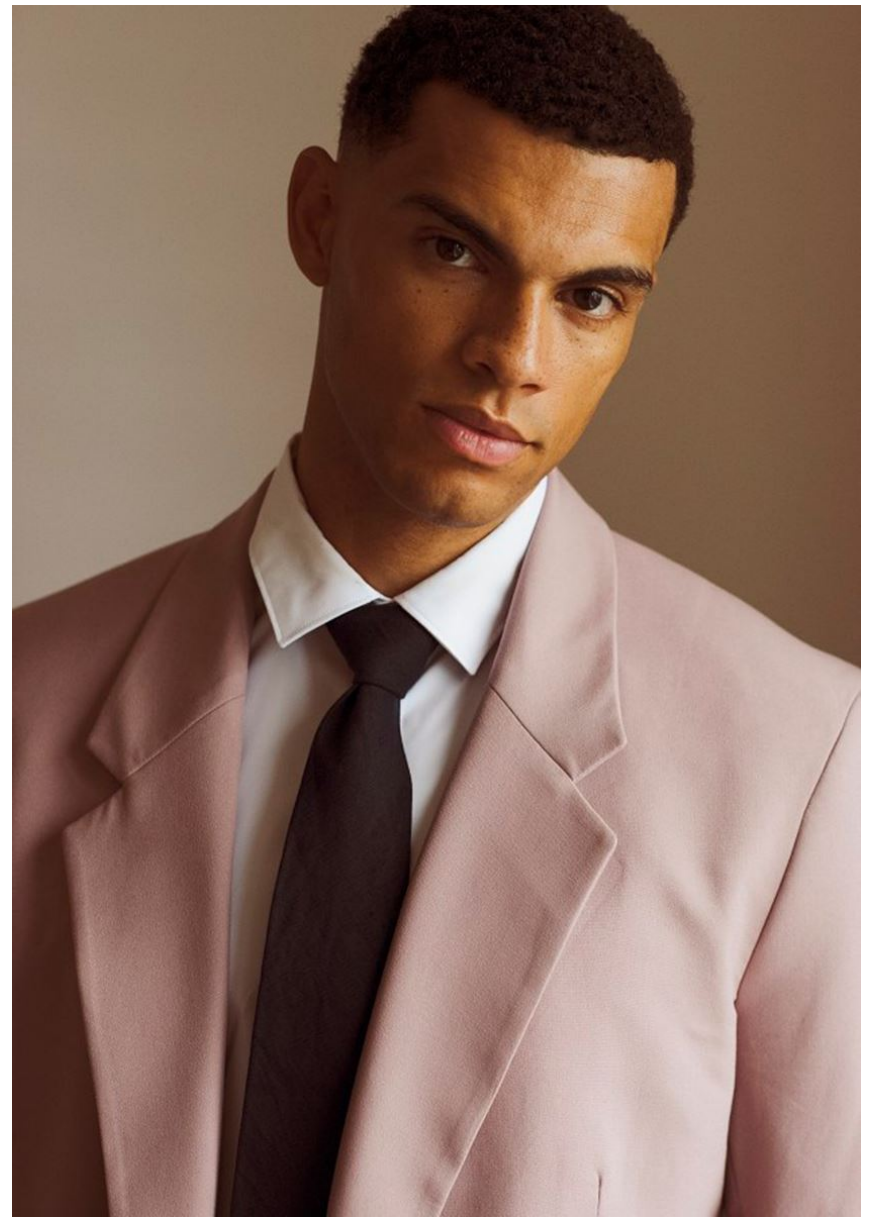

QUINTEN AJENIFUJA

GRÖSSE **186** OBERWEITE **100**
TAILLE **80** HÜFTE **97**
SCHUHE **44** HAARE **DUNKELBRAUN**
AUGEN **BRAUN**

Hamburg +49 40 413 236 - 0 Berlin +49 30 616 606 - 6
www.m4models.de

HEIGHT **6' 1"** BUST **39"**
WAIST **31"** HIPS **38"**
SHOES **11** HAIR **DARK BROWN**
EYES **BROWN**