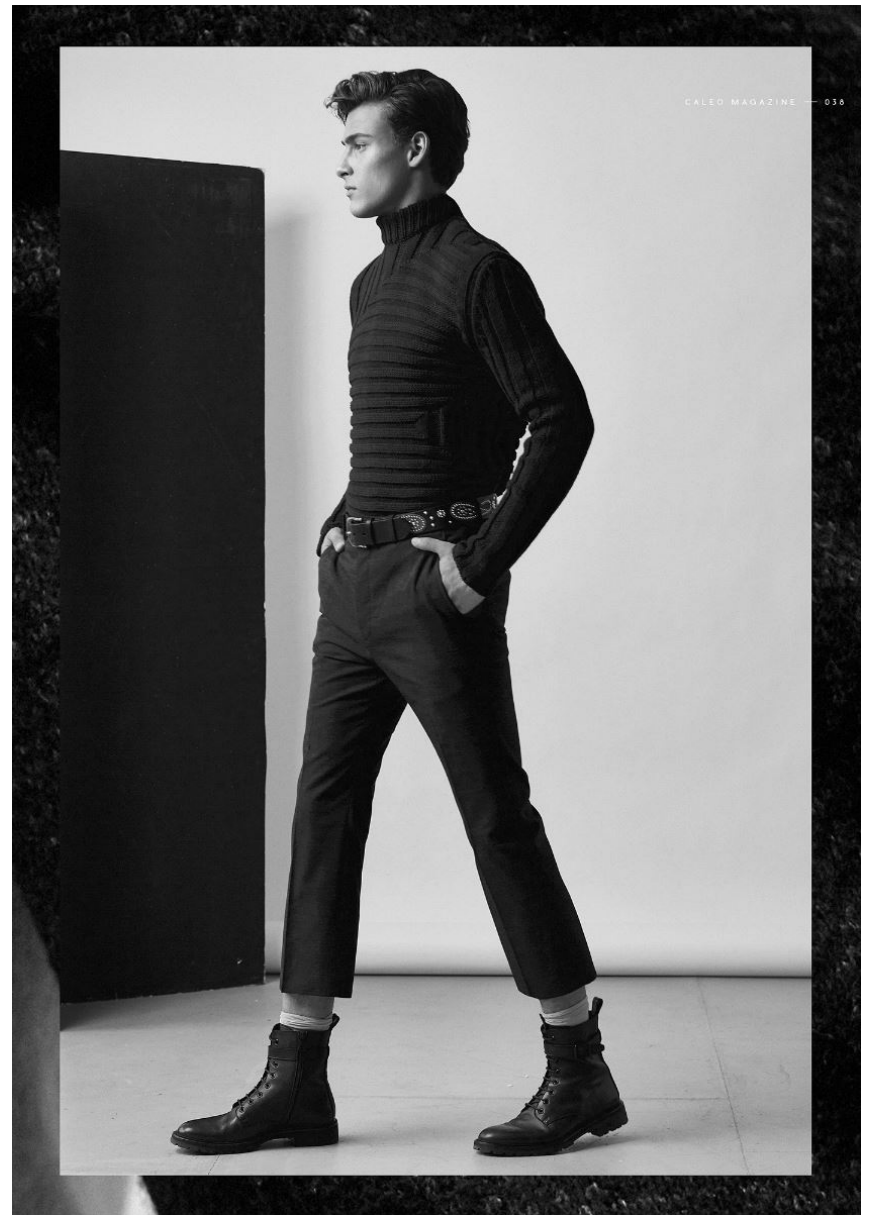

GALLO MAGAZINE 036

JUSTIN

M
MODELS

GRÖSSE **189** OBERWEITE **96**
TAILLE **76** HÜFTE **95**
SCHUHE **43** HAARE **BRAUN**
AUGEN **BRAUN**

HEIGHT **6' 2"** BUST **38"**
WAIST **30"** HIPS **38"**
SHOES **10** HAIR **BROWN**
EYES **BROWN**

Hamburg +49 40 413 236 - 0 Berlin +49 30 616 606 - 6
www.m4models.de