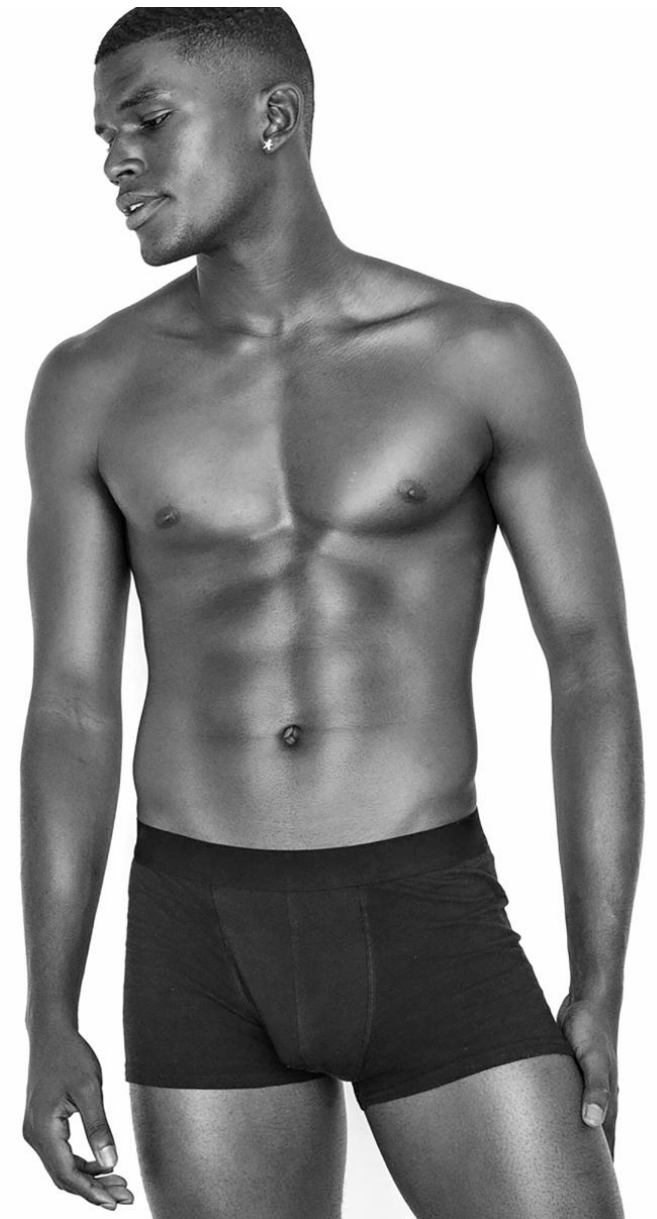

HEIGHT **6' 1"** BUST **39"**
WAIST **30"** HIPS **38"**
SHOES **11.5** HAIR **BLACK**
EYES **BROWN**