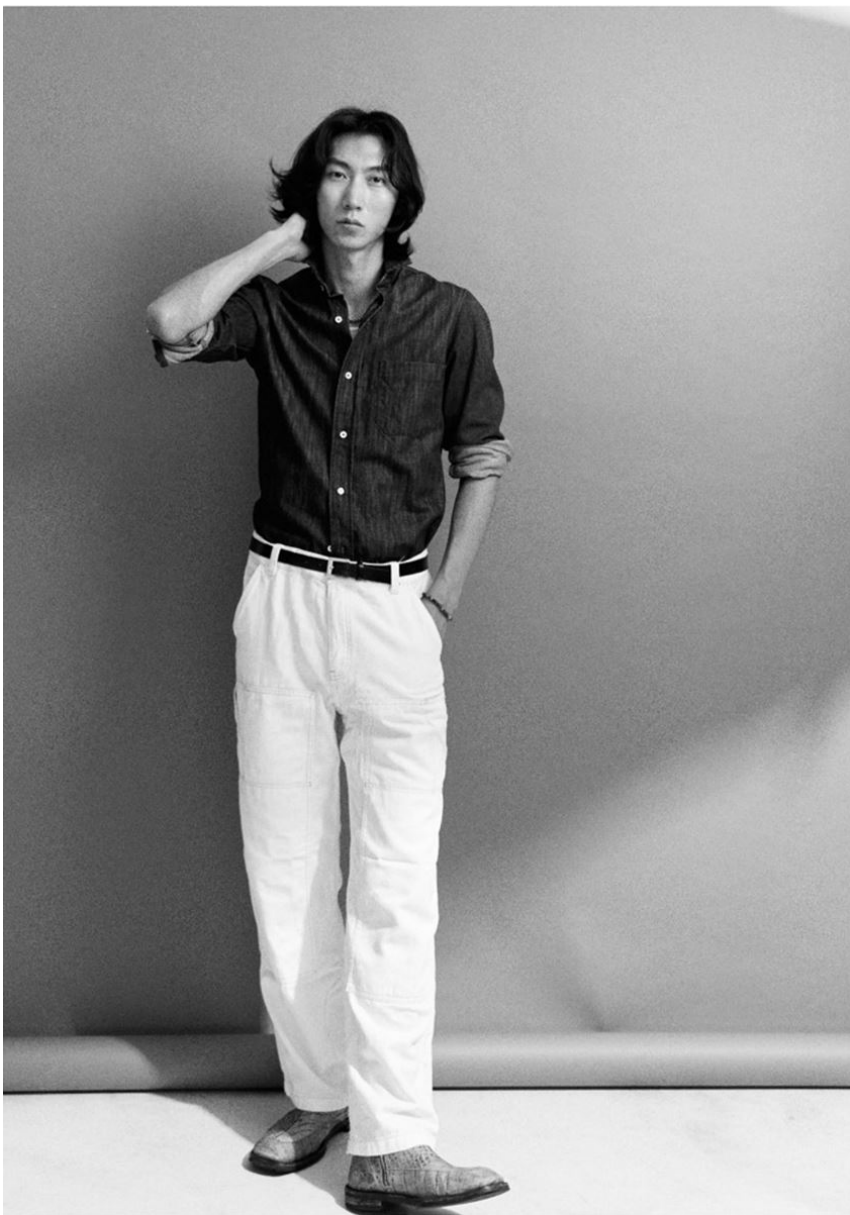

GRÖSSE **189** OBERWEITE **98**
TAILLE **75** HÜFTE **95**
SCHUHE **44** HAARE **SCHWARZ**
AUGEN **BRAUN**