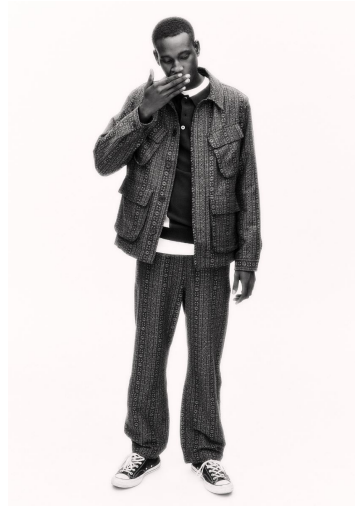

Copyright: Portraits of actor GIANFRANCO FERRI, courtesy of FOLIO, all rights reserved. ©F. 2000

The image "Portrait of a man" by JAMES VAN DER NEEF is a reproduction of the original work by the artist. It is not intended to be a commercial advertisement for any product or service. All rights reserved. © 2018

ALIOU

GRÖSSE **190** OBERWEITE **90**
 TAILLE **75** HÜFTE **95**
 SCHUHE **44** HAARE **SCHWARZ**
 AUGEN **SCHWARZ**

M
 MODELS

HEIGHT **6' 2.5"** BUST **35"**
 WAIST **29"** HIPS **38"**
 SHOES **10.5** HAIR **BLACK**
 EYES **BLACK**

ALIOU

GRÖSSE **190** OBERWEITE **90**
TAILLE **75** HÜFTE **95**
SCHUHE **44** HAARE **SCHWARZ**
AUGEN **SCHWARZ**

M4
MODELS

HEIGHT **6' 2.5"** BUST **35"**
WAIST **29"** HIPS **38"**
SHOES **10.5** HAIR **BLACK**
EYES **BLACK**

ALIOU

GRÖSSE 190 OBERWEITE 90
TAILLE 75 HÜFTE 95
SCHUHE 44 HAARE SCHWARZ
AUGEN SCHWARZ

M
MODELS

HEIGHT 6' 2.5" BUST 35"
WAIST 29" HIPS 38"
SHOES 10.5 HAIR BLACK
EYES BLACK