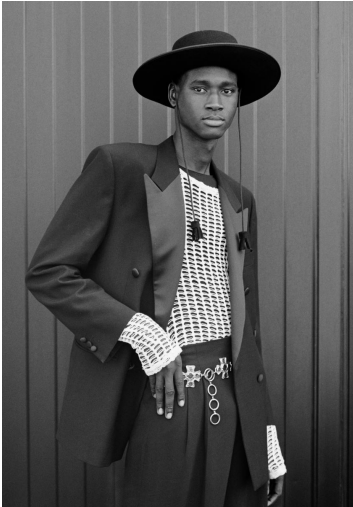

Copyright: Portraits of actor GIANFRANCO FERRI, courtesy of FOLIO, all rights reserved. ©F. 2000

The image "Portrait of a man" by JAMES VAN DER NEEF is a reproduction of the original work by the artist. It is not intended to be a commercial advertisement for any product or service. All rights reserved. © 2018

ALIOU

GRÖSSE **190** OBERWEITE **90**
 TAILLE **75** HÜFTE **95**
 SCHUHE **44** HAARE **SCHWARZ**
 AUGEN **SCHWARZ**

M
 MODELS

HEIGHT **6' 2.5"** BUST **35"**
 WAIST **29"** HIPS **38"**
 SHOES **10.5** HAIR **BLACK**
 EYES **BLACK**

ALIOU

GRÖSSE **190** OBERWEITE **90**
TAILLE **75** HÜFTE **95**
SCHUHE **44** HAARE **SCHWARZ**
AUGEN **SCHWARZ**

M4
MODELS

HEIGHT **6' 2.5"** BUST **35"**
WAIST **29"** HIPS **38"**
SHOES **10.5** HAIR **BLACK**
EYES **BLACK**