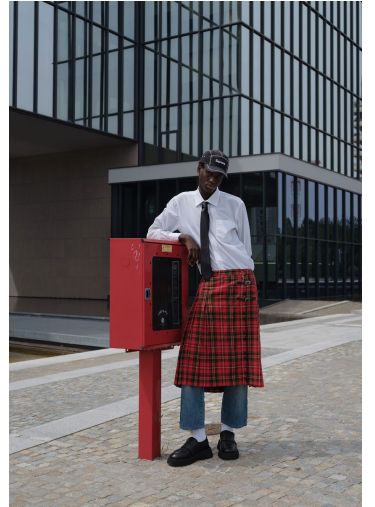

Copyright: Portraits of actor GIANFRANCO FERRI, courtesy of FOLIO, all rights reserved. ©F. 2000

The image "Portrait of a man" by JAMES VAN DER NEEF is a reproduction of the original work by the artist. It is not intended to be a commercial advertisement for any product or service. All rights reserved. © 2018

ALIOU

GRÖSSE **190** OBERWEITE **90**
 TAILLE **75** HÜFTE **95**
 SCHUHE **44** HAARE **SCHWARZ**
 AUGEN **SCHWARZ**

M
 MODELS

HEIGHT **6' 2.5"** BUST **35"**
 WAIST **29"** HIPS **38"**
 SHOES **10.5** HAIR **BLACK**
 EYES **BLACK**

ALIOU

GRÖSSE **190** OBERWEITE **90**
TAILLE **75** HÜFTE **95**
SCHUHE **44** HAARE **SCHWARZ**
AUGEN **SCHWARZ**

M4
MODELS

HEIGHT **6' 2.5"** BUST **35"**
WAIST **29"** HIPS **38"**
SHOES **10.5** HAIR **BLACK**
EYES **BLACK**