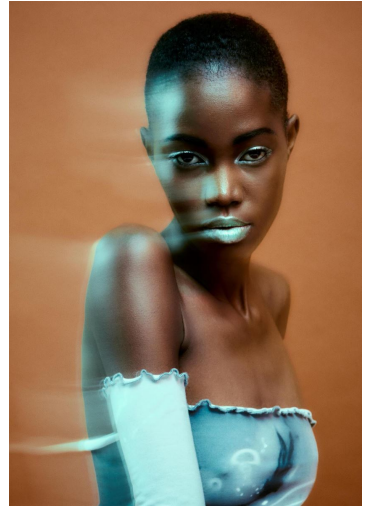

Model's name: GIBRIL
Date of birth: 1990-01-01
Height: 179 cm
Weight: 60 kg
Measurements: Bust 29", Waist 23", Hips 35"
Hair: Black
Eyes: Brown
Shoes: 8.5
Nationality: German
Languages: German, English
Agency: M4 Models
Phone: +49 40 413 236-0
Email: gibril@m4models.de
Website: www.m4models.de

GIBRIL

GRÖSSE 179 OBERWEITE 75
TAILLE 60 HÜFTE 88
SCHUHE 40 HAARE SCHWARZ
AUGEN BRAUN

M4
MODELS

HEIGHT 5' 10.5" BUST 29"
WAIST 23" HIPS 35"
SHOES 8.5 HAIR BLACK
EYES BROWN

GIBRIL

GRÖSSE 179 OBERWEITE 75
TAILLE 60 HÜFTE 88
SCHUHE 40 HAARE SCHWARZ
AUGEN BRAUN

M4
MODELS

HEIGHT 5' 10.5" BUST 29"
WAIST 23" HIPS 35"
SHOES 8.5 HAIR BLACK
EYES BROWN

ZUGABE:

PHOTOGRAPH BY MICHAEL ELBERICH

GIBRIL

GRÖSSE **179** OBERWEITE **75**
TAILLE **60** HÜFTE **88**
SCHUHE **40** HAARE **SCHWARZ**
AUGEN **BRAUN**