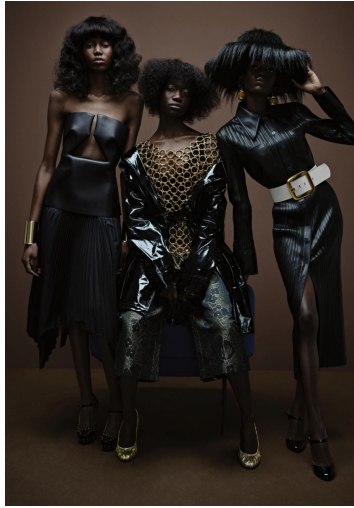

Model's name: GIBRIL
Date of birth: 1990-01-01
Height: 179 cm
Weight: 60 kg
Measurements: Bust 29", Waist 23", Hips 35"
Hair: Black
Eyes: Brown
Shoes: 8.5
Nationality: German
Languages: German, English
Agency: M4 Models
Phone: +49 40 413 236-0
Email: gibril@m4models.de
Website: www.m4models.de

GIBRIL

GRÖSSE 179 OBERWEITE 75
TAILLE 60 HÜFTE 88
SCHUHE 40 HAARE SCHWARZ
AUGEN BRAUN

M4
MODELS

HEIGHT 5' 10.5" BUST 29"
WAIST 23" HIPS 35"
SHOES 8.5 HAIR BLACK
EYES BROWN

GIBRIL

GRÖSSE 179 OBERWEITE 75
TAILLE 60 HÜFTE 88
SCHUHE 40 HAARE SCHWARZ
AUGEN BRAUN

M4
MODELS

HEIGHT 5' 10.5" BUST 29"
WAIST 23" HIPS 35"
SHOES 8.5 HAIR BLACK
EYES BROWN

ZUGABE:

PHOTOGRAPH BY MICHAEL ELBERICH

GIBRIL

GRÖSSE **179** OBERWEITE **75**
TAILLE **60** HÜFTE **88**
SCHUHE **40** HAARE **SCHWARZ**
AUGEN **BRAUN**