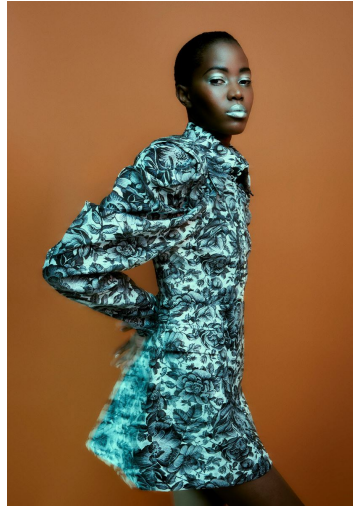

Model's name: GIBRIL
Date of birth: 1990-01-01
Height: 179 cm
Weight: 60 kg
Measurements: Bust 29", Waist 23", Hips 35"
Hair: Black
Eyes: Brown
Shoes: 8.5
Nationality: German
Languages: German, English
Agency: M4 Models
Phone: +49 40 413 236-0
Email: gibril@m4models.de
Website: www.m4models.de

GIBRIL

GRÖSSE 179 OBERWEITE 75
TAILLE 60 HÜFTE 88
SCHUHE 40 HAARE SCHWARZ
AUGEN BRAUN

M4
MODELS

HEIGHT 5' 10.5" BUST 29"
WAIST 23" HIPS 35"
SHOES 8.5 HAIR BLACK
EYES BROWN

GIBRIL

GRÖSSE 179 OBERWEITE 75
TAILLE 60 HÜFTE 88
SCHUHE 40 HAARE SCHWARZ
AUGEN BRAUN

M4
MODELS

HEIGHT 5' 10.5" BUST 29"
WAIST 23" HIPS 35"
SHOES 8.5 HAIR BLACK
EYES BROWN

ZUGABE:

PHOTOGRAPH BY MICHAEL ELBERICH

GIBRIL

GRÖSSE **179** OBERWEITE **75**
TAILLE **60** HÜFTE **88**
SCHUHE **40** HAARE **SCHWARZ**
AUGEN **BRAUN**