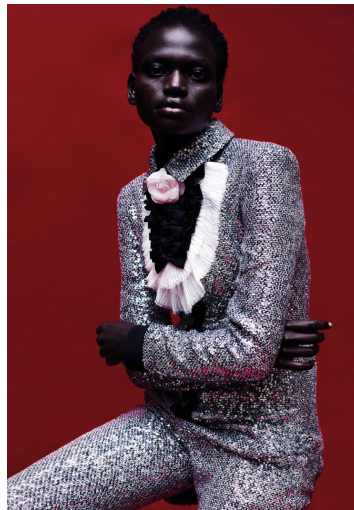

TASHA MALEK

GRÖSSE **177** OBERWEITE **83**
 TAILLE **62** HÜFTE **91**
 SCHUHE **39** HAARE **SCHWARZ**
 AUGEN **SCHWARZ**

M4
 MODELS

HEIGHT **5' 9.5"** BUST **32"**
 WAIST **24"** HIPS **36"**
 SHOES **8** HAIR **BLACK**
 EYES **BLACK**

Model: Tasha Malek
Styling: Tasha Malek
Makeup: Tasha Malek
Hair: Tasha Malek
Location: Tasha Malek
Photographer: Tasha Malek
Agency: Tasha Malek
Model: Tasha Malek
Styling: Tasha Malek
Makeup: Tasha Malek
Hair: Tasha Malek
Location: Tasha Malek
Photographer: Tasha Malek
Agency: Tasha Malek