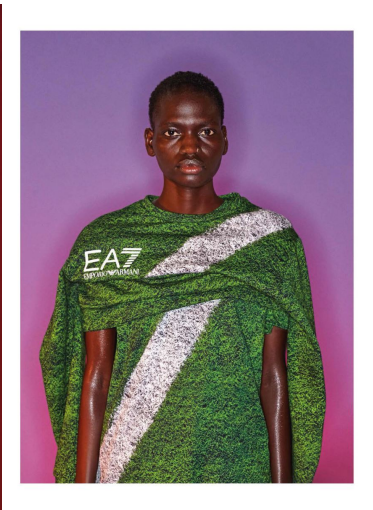

TASHA MALEK

GRÖSSE **177** OBERWEITE **83**
 TAILLE **62** HÜFTE **91**
 SCHUHE **39** HAARE **SCHWARZ**
 AUGEN **SCHWARZ**

M4
 MODELS

HEIGHT **5' 9.5"** BUST **32"**
 WAIST **24"** HIPS **36"**
 SHOES **8** HAIR **BLACK**
 EYES **BLACK**

Model: Tasha Malek
Styling: Tasha Malek
Makeup: Tasha Malek
Hair: Tasha Malek
Location: Tasha Malek
Photographer: Tasha Malek
Agency: Tasha Malek
Model: Tasha Malek
Styling: Tasha Malek
Makeup: Tasha Malek
Hair: Tasha Malek
Location: Tasha Malek
Photographer: Tasha Malek
Agency: Tasha Malek