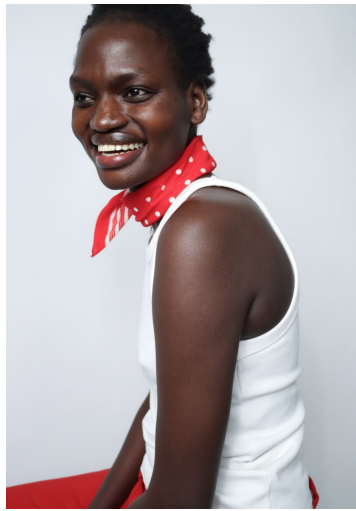

TASHA MALEK

GRÖSSE **177** OBERWEITE **83**
 TAILLE **62** HÜFTE **91**
 SCHUHE **39** HAARE **SCHWARZ**
 AUGEN **SCHWARZ**

M4
 MODELS

HEIGHT **5' 9.5"** BUST **32"**
 WAIST **24"** HIPS **36"**
 SHOES **8** HAIR **BLACK**
 EYES **BLACK**

Model: Tasha Malek
Styling: Tasha Malek
Makeup: Tasha Malek
Hair: Tasha Malek
Location: Tasha Malek
Photographer: Tasha Malek
Agency: Tasha Malek
Model: Tasha Malek
Styling: Tasha Malek
Makeup: Tasha Malek
Hair: Tasha Malek
Location: Tasha Malek
Photographer: Tasha Malek
Agency: Tasha Malek