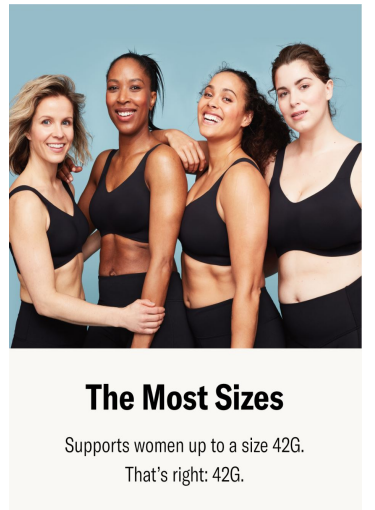

KARYN

GRÖSSE **176** OBERWEITE **110**  
TAILLE **82** HÜFTE **110**  
SCHUHE **40** HAARE **BRAUN**  
AUGEN **BRAUN-GRÜN**

**M4**  
MODELS

HEIGHT **5' 9"** BUST **43"**  
WAIST **32"** HIPS **43"**  
SHOES **8.5** HAIR **BROWN**  
EYES **HAZEL**

**The Most Sizes**

Supports women up to a size 42G.  
That's right: 42G.

**KARYN**

GRÖSSE **176** OBERWEITE **110**  
TAILLE **82** HÜFTE **110**  
SCHUHE **40** HAARE **BRAUN**  
AUGEN **BRAUN-GRÜN**

HEIGHT **5' 9"** BUST **43"**  
WAIST **32"** HIPS **43"**  
SHOES **8.5** HAIR **BROWN**  
EYES **HAZEL**

### The Most Sizes

Supports women up to a size 42G.  
That's right: 42G.

**M**  
MODELS

HEIGHT **5' 9"** BUST **43"**  
WAIST **32"** HIPS **43"**  
SHOES **8.5** HAIR **BROWN**  
EYES **HAZEL**