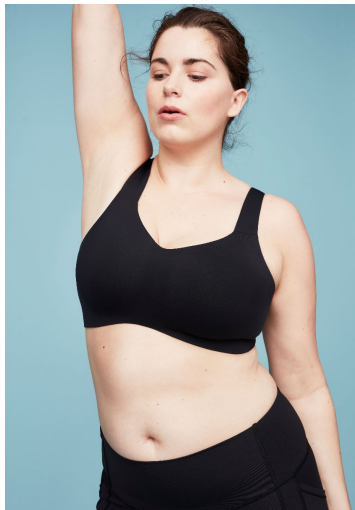

KARYN

GRÖSSE **176** OBERWEITE **110**  
TAILLE **82** HÜFTE **110**  
SCHUHE **40** HAARE **BRAUN**  
AUGEN **BRAUN-GRÜN**

**M4**  
MODELS

HEIGHT **5' 9"** BUST **43"**  
WAIST **32"** HIPS **43"**  
SHOES **8.5** HAIR **BROWN**  
EYES **HAZEL**

**The Most Sizes**

Supports women up to a size 42G.  
That's right: 42G.

**KARYN**

GRÖSSE **176** OBERWEITE **110**  
TAILLE **82** HÜFTE **110**  
SCHUHE **40** HAARE **BRAUN**  
AUGEN **BRAUN-GRÜN**

HEIGHT **5' 9"** BUST **43"**  
WAIST **32"** HIPS **43"**  
SHOES **8.5** HAIR **BROWN**  
EYES **HAZEL**

### The Most Sizes

Supports women up to a size 42G.  
That's right: 42G.

**M**  
MODELS

HEIGHT **5' 9"** BUST **43"**  
WAIST **32"** HIPS **43"**  
SHOES **8.5** HAIR **BROWN**  
EYES **HAZEL**