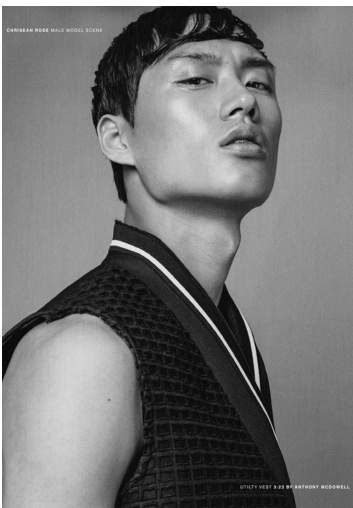

CHEN CONG

GRÖSSE **188** OBERWEITE **91**
TAILLE **75** HÜFTE **95**
SCHUHE **43** HAARE **SCHWARZ**
AUGEN **BRAUN**

HEIGHT **6' 2"** BUST **36"**
WAIST **29"** HIPS **38"**
SHOES **10** HAIR **BLACK**
EYES **BROWN**