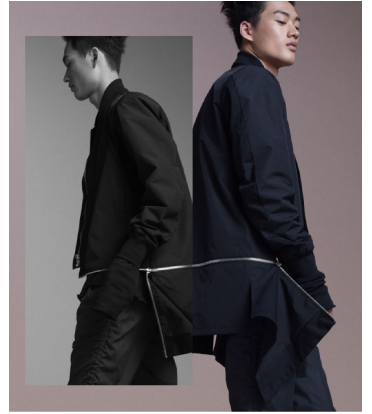

DISCOVER YOUR WORLD OF STYLE

IN STORE | ONLINE

LaneCrawford

LANECRAWFORD.COM