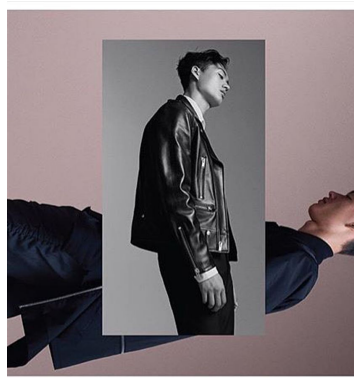

DISCOVER YOUR WORLD OF STYLE

IN STORE | ONLINE

LaneCrawford

LANECRAWFORD.COM