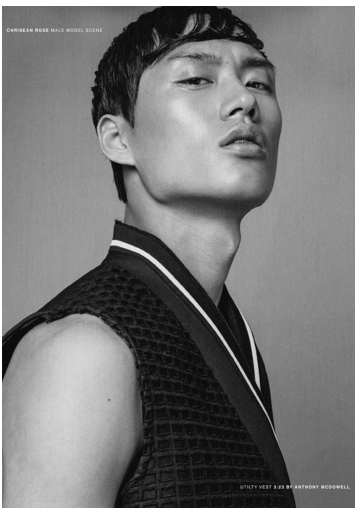

CHEN CONG

GRÖSSE **188** OBERWEITE **90**
TAILLE **72** HÜFTE **95**
SCHUHE **43** HAARE **SCHWARZ**
AUGEN **BRAUN**

HEIGHT **6' 2"** BUST **35"**
WAIST **28"** HIPS **38"**
SHOES **10** HAIR **BLACK**
EYES **BROWN**