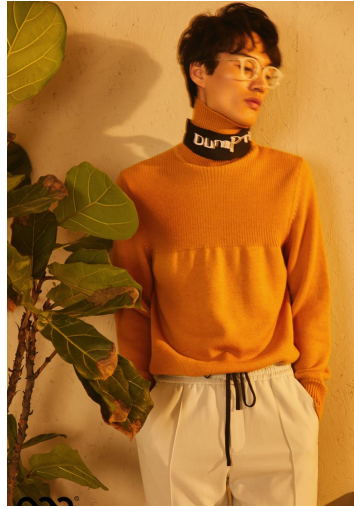

CHEN CONG

GRÖSSE 188 OBERWEITE 91
TAILLE 75 HÜFTE 95
SCHUHE 43 HAARE SCHWARZ
AUGEN BRAUN

M4
MODELS

HEIGHT 6' 2" BUST 36"
WAIST 29" HIPS 38"
SHOES 10 HAIR BLACK
EYES BROWN