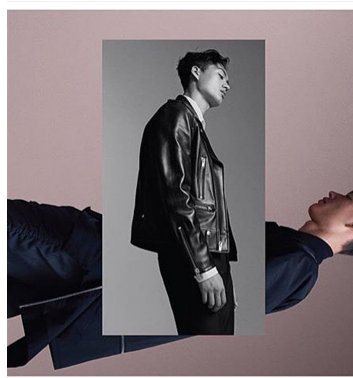

DISCOVER YOUR WORLD OF STYLE

IN STORE | ONLINE

LaneCrawford

LANECRAWFORD.COM