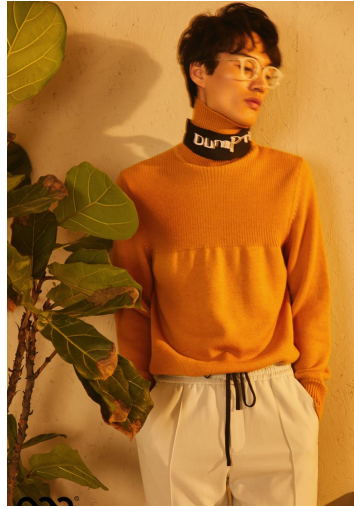

CHIC  
MAGAZINE

CHIC  
MAGAZINE

THE NEW AGE OF MODELLING—  
—SOME LIKE IT HOT!  
THE PROMISING CHEN CONG  
IS READY TO TAKE THE MODEL BUNKS.  
WY FACE PAGES FOR OUR LATEST  
MALE MODEL SCENE EXCLUSIVE.

*true GRIT*

PHOTO CHRISSEAN ROSE  
STYLIST ROBERTO JOHNSON