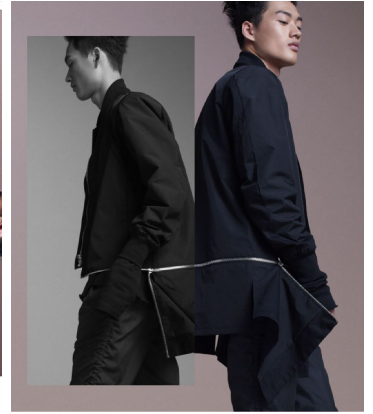

DISCOVER YOUR WORLD OF STYLE

IN STORE | ONLINE

LaneCrawford

LANECRAWFORD.COM