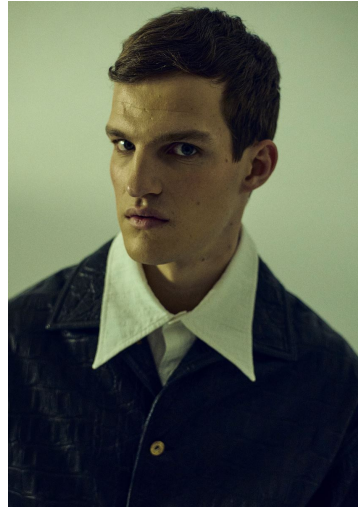

DOLCE & GABBANA
PHOTOGRAPHED BY JUERGEN TELLER