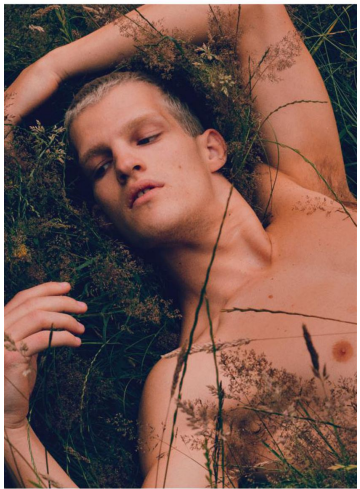

DOLCE & GABBANA
PHOTOGRAPHED BY JUERGEN TELLER