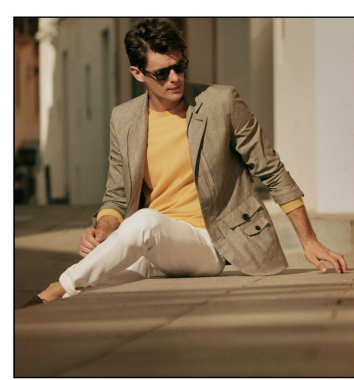

GIEVES & HAWKES
No.1 SAVILE ROW LONDON