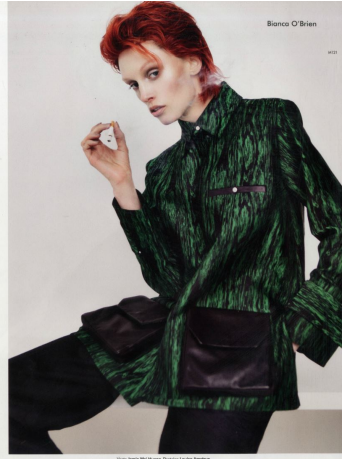

BIANCA O' BRIEN

GRÖSSE 177 OBERWEITE 81
TAILLE 61 HÜFTE 89
SCHUHE 39 HAARE ROT-BLOND
AUGEN BLAU-GRAU

M4
MODELS

HEIGHT 5' 9.5" BUST 32"
WAIST 24" HIPS 35"
SHOES 7.5 HAIR STRAWBERRY BLONDE
EYES BLUE-GREY