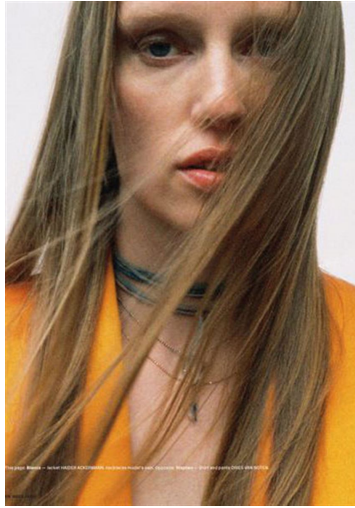

BIANCA O' BRIEN

GRÖSSE 177 OBERWEITE 81
TAILLE 61 HÜFTE 89
SCHUHE 39 HAARE ROT-BLOND
AUGEN BLAU-GRAU

HEIGHT 5' 9.5" BUST 32"
WAIST 24" HIPS 35"
SHOES 7.5 HAIR STRAWBERRY BLONDE
EYES BLUE-GREY