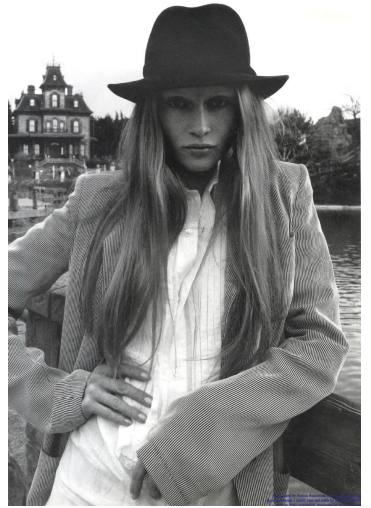

# BIANCA O' BRIEN

GRÖSSE 177 OBERWEITE 81  
 TAILLE 61 HÜFTE 89  
 SCHUHE 39 HAARE ROT-BLOND  
 AUGEN BLAU-GRAU

HEIGHT 5' 9.5" BUST 32"  
 WAIST 24" HIPS 35"  
 SHOES 7.5 HAIR STRAWBERRY BLONDE  
 EYES BLUE-GREY

BR  
R ES 588,  
ix jumper,  
Monster  
in a  
diamond at  
all rosary,  
Jagger  
Crystal  
stilet,  
Hila  
tom left:  
H triangle,  
metal cuff,  
ellen