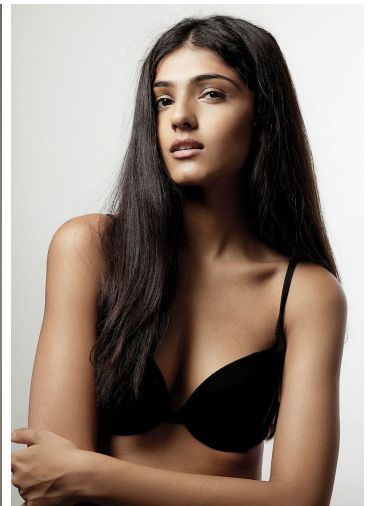

KIRAN KANDOLA

GRÖSSE **178** OBERWEITE **81**
TAILLE **60** HÜFTE **88**
SCHUHE **40** HAARE **DUNKELBRAUN**
AUGEN **BRAUN**

HEIGHT **5' 10"** BUST **32"**
WAIST **23"** HIPS **35"**
SHOES **8.5** HAIR **DARK BROWN**
EYES **BROWN**