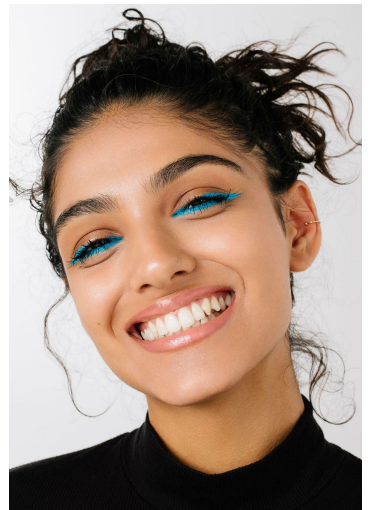

KIRAN KANDOLA

GRÖSSE **178** OBERWEITE **81**
 TAILLE **60** HÜFTE **88**
 SCHUHE **40** HAARE **DUNKELBRAUN**
 AUGEN **BRAUN**

HEIGHT **5' 10"** BUST **32"**
 WAIST **23"** HIPS **35"**
 SHOES **8.5** HAIR **DARK BROWN**
 EYES **BROWN**

www.m4models.de
KIRAN KANDOLA
© 2018 M4 MODELS

The image is a photograph of a woman standing on a stone ledge in a garden. She is wearing a white, long-sleeved, tiered dress. The background shows trees and a building. The text is a small, dark font at the bottom left of the image.