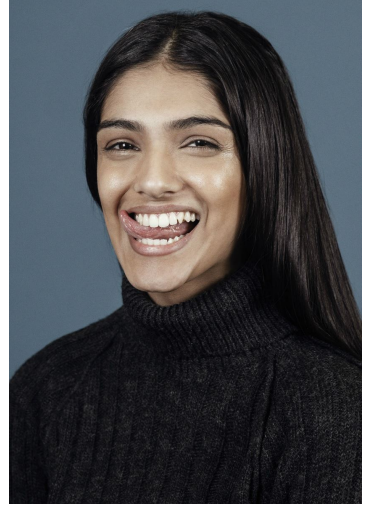

www.m4models.de
KIRAN KANDOLA
© 2018 M4 MODELS

The image is a photograph of a woman standing on a stone ledge in a garden. She is wearing a white, long-sleeved, tiered dress. The background shows trees and a building. The text is a small, dark font at the bottom left of the image.

KIRAN KANDOLA WEARING VERSACE

KIRAN KANDOLA

GRÖSSE **178** OBERWEITE **81**
TAILLE **60** HÜFTE **88**
SCHUHE **40** HAARE **DUNKELBRAUN**
AUGEN **BRAUN**

HEIGHT **5' 10"** BUST **32"**
WAIST **23"** HIPS **35"**
SHOES **8.5** HAIR **DARK BROWN**
EYES **BROWN**