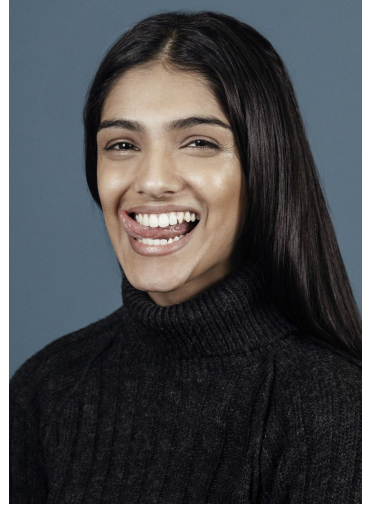

www.m4models.de
KIRAN KANDOLA
© 2018 M4 MODELS

The image is a photograph of a woman standing on a stone ledge in a garden. She is wearing a white, long-sleeved, tiered dress. The background shows trees and a building. The text is a small, dark font at the bottom left of the image.

KIRAN KANDOLA WEARING VERSACE

KIRAN KANDOLA

GRÖSSE **178** OBERWEITE **81**
TAILLE **60** HÜFTE **88**
SCHUHE **40** HAARE **DUNKELBRAUN**
AUGEN **BRAUN**

HEIGHT **5' 10"** BUST **32"**
WAIST **23"** HIPS **35"**
SHOES **8.5** HAIR **DARK BROWN**
EYES **BROWN**