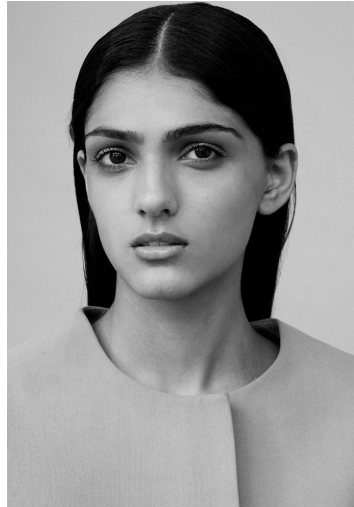

KIRAN KANDOLA

GRÖSSE **178** OBERWEITE **81**
TAILLE **60** HÜFTE **88**
SCHUHE **40** HAARE **DUNKELBRAUN**
AUGEN **BRAUN**

HEIGHT **5' 10"** BUST **32"**
WAIST **23"** HIPS **35"**
SHOES **8.5** HAIR **DARK BROWN**
EYES **BROWN**