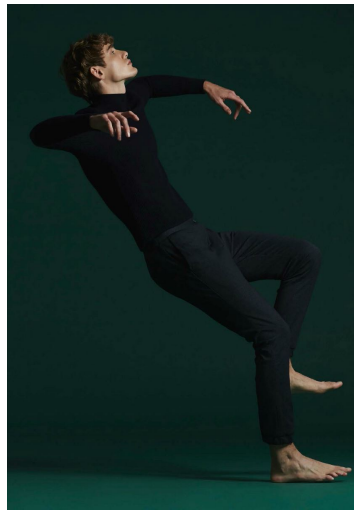

SELECTED
MENSWEAR/WOMENSWEAR

SELECTED
MENSWEAR/WOMENSWEAR

TOM WEBB

GRÖSSE 191 OBERWEITE 99
TAILLE 78 HÜFTE 98
SCHUHE 46 HAARE DUNKELBLOND
AUGEN BLAU

M4
MODELS

HEIGHT 6' 3" BUST 39"
WAIST 30" HIPS 38"
SHOES 13 HAIR DARK BLONDE
EYES BLUE