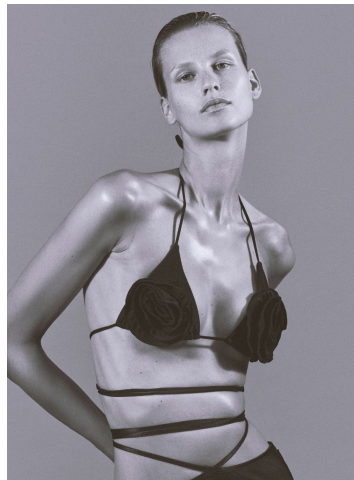

## MARIINA

GRÖSSE **182** OBERWEITE **81**  
TAILLE **61** HÜFTE **90**  
SCHUHE **40** HAARE **BRAUN**  
AUGEN **BRAUN**

**M4**  
MODELS

HEIGHT **5' 11.5"** BUST **32"**  
WAIST **24"** HIPS **35"**  
SHOES **8.5** HAIR **BROWN**  
EYES **BROWN**

# MARIINA

GRÖSSE **182** OBERWEITE **81**  
TAILLE **61** HÜFTE **90**  
SCHUHE **40** HAARE **BRAUN**  
AUGEN **BRAUN**

HEIGHT **5' 11.5"** BUST **32"**  
WAIST **24"** HIPS **35"**  
SHOES **8.5** HAIR **BROWN**  
EYES **BROWN**

HEALTH+BEAUTY 02/21

ALL-DAY WEAR

Sun-protective, yet not too heavy, beauty - designed for the busy beach frontlines. According to experts, the sun-goggles are a game-changer, lightweight and, of course, washable. Get the strongest protection in your wardrobe. Long-term wear.