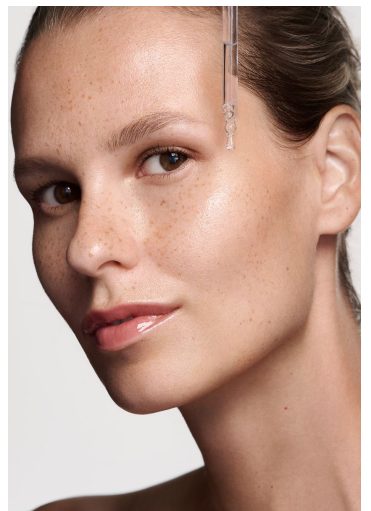

HEALTH+BEAUTY 02/21

MARIINA

GRÖSSE **182** OBERWEITE **81**
TAILLE **61** HÜFTE **90**
SCHUHE **40** HAARE **BRAUN**
AUGEN **BRAUN**

HEIGHT **5' 11.5"** BUST **32"**
WAIST **24"** HIPS **35"**
SHOES **8.5** HAIR **BROWN**
EYES **BROWN**