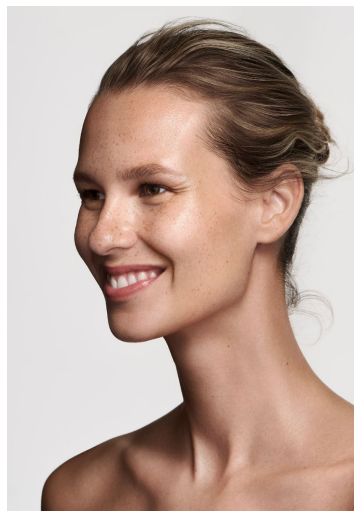

HEALTH+BEAUTY 02/21

MARIINA

GRÖSSE **182** OBERWEITE **81**
TAILLE **61** HÜFTE **90**
SCHUHE **40** HAARE **BRAUN**
AUGEN **BRAUN**

HEIGHT **5' 11.5"** BUST **32"**
WAIST **24"** HIPS **35"**
SHOES **8.5** HAIR **BROWN**
EYES **BROWN**