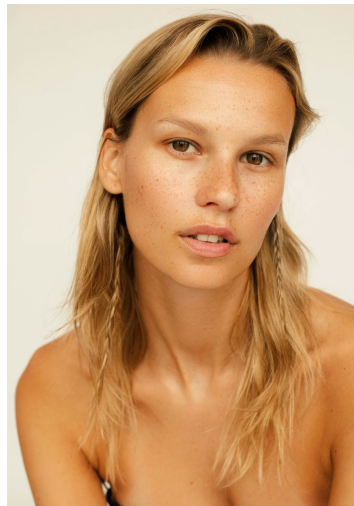

## MARIINA

GRÖSSE **182** OBERWEITE **81**  
TAILLE **61** HÜFTE **90**  
SCHUHE **40** HAARE **BRAUN**  
AUGEN **BRAUN**

**M4**  
MODELS

HEIGHT **5' 11.5"** BUST **32"**  
WAIST **24"** HIPS **35"**  
SHOES **8.5** HAIR **BROWN**  
EYES **BROWN**

# MARIINA

GRÖSSE **182** OBERWEITE **81**  
TAILLE **61** HÜFTE **90**  
SCHUHE **40** HAARE **BRAUN**  
AUGEN **BRAUN**

HEIGHT **5' 11.5"** BUST **32"**  
WAIST **24"** HIPS **35"**  
SHOES **8.5** HAIR **BROWN**  
EYES **BROWN**

HEALTH+BEAUTY 02/21

ALL-DAY WEAR

Sun-protective, yet not too heavy, beauty - designed for the busy beach frontlines. According to experts, the sun-goggles are a game-changer, lightweight and, of course, washable. Get the strongest protection in your wardrobe. Long-term wear.