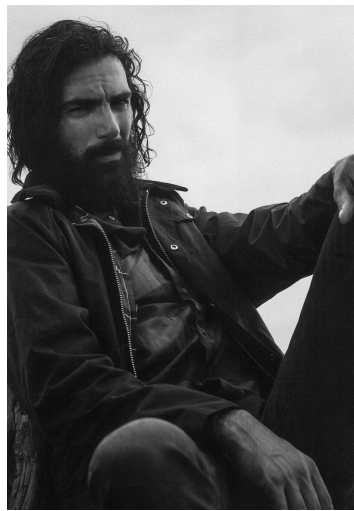

BEYOND the WALL
BY JOACHIM BALDAUF

PARASKEVAS BOUMPOURAKAS

GRÖSSE **188** OBERWEITE **99**
TAILLE **82** HÜFTE **96**
SCHUHE **46** HAARE **BRAUN**
AUGEN **BRAUN**

HEIGHT **6' 2"** BUST **39"**
WAIST **32"** HIPS **38"**
SHOES **13** HAIR **BROWN**
EYES **BROWN**