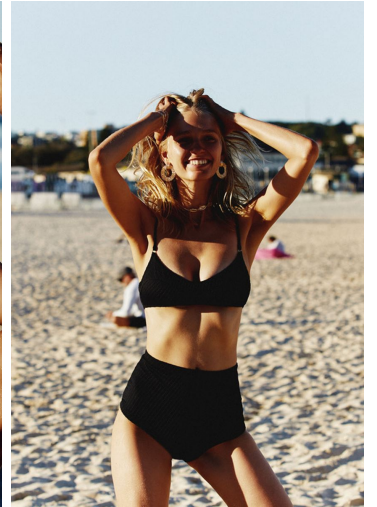

NELE D

GRÖSSE 179 OBERWEITE 88  
TAILLE 63 HÜFTE 93  
SCHUHE 39 HAARE BLOND  
AUGEN BLAU

**M**  
MODELS

HEIGHT 5' 10.5" BUST 35"  
WAIST 24" HIPS 36"  
SHOES 7.5 HAIR BLONDE  
EYES BLUE

Hamburg +49 40 413 236 - 0 Berlin +49 30 616 606 - 6  
www.m4models.de

NELE D

GRÖSSE 179 OBERWEITE 88  
TAILLE 63 HÜFTE 93  
SCHUHE 39 HAARE BLOND  
AUGEN BLAU

M  
MODELS

HEIGHT 5' 10.5" BUST 35"  
WAIST 24" HIPS 36"  
SHOES 7.5 HAIR BLONDE  
EYES BLUE

THIS PAGE, CLOCKWISE FROM TOP LEFT:  
SHIRT R579, TOP R149, BOTH TOPSHOP; SHORTS R399.95,  
OREVER NEW; TOP R439, SKIRT R649, BOTH TOPSHOP; TOP R249.95,  
PANTS R799.95, BOTH TOM TAILOR; JACKET R2 399.95, SALSA;  
T-SHIRT R399.95, MANGO; PANTS R849, TOPSHOP.  
OPPOSITE PAGE, CLOCKWISE FROM TOP:  
TOP R699, GUESS; JEANS R999, LUCKY BRAND; JACKET R799.95,  
MANGO; T-SHIRT R399.95, PANTS R499, BOTH FOREVER NEW.  
ALL BRANDS AVAILABLE AT SELECT EDGARDS STORES.

NELE D

GRÖSSE 179 OBERWEITE 88  
TAILLE 63 HÜFTE 93  
SCHUHE 39 HAARE BLOND  
AUGEN BLAU

**M4**  
MODELS

HEIGHT 5' 10.5" BUST 35"  
WAIST 24" HIPS 36"  
SHOES 7.5 HAIR BLONDE  
EYES BLUE

NELE D

GRÖSSE **179** OBERWEITE **88**  
TAILLE **63** HÜFTE **93**  
SCHUHE **39** HAARE **BLOND**  
AUGEN **BLAU**