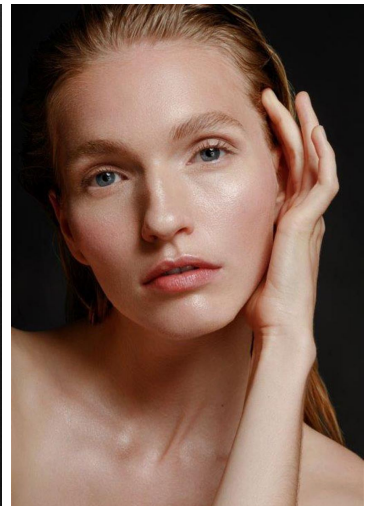

NELE D

GRÖSSE 179 OBERWEITE 88  
TAILLE 63 HÜFTE 93  
SCHUHE 39 HAARE BLOND  
AUGEN BLAU

**M**  
MODELS

HEIGHT 5' 10.5" BUST 35"  
WAIST 24" HIPS 36"  
SHOES 7.5 HAIR BLONDE  
EYES BLUE

Hamburg +49 40 413 236 - 0 Berlin +49 30 616 606 - 6  
www.m4models.de

NELE D

GRÖSSE 179 OBERWEITE 88  
TAILLE 63 HÜFTE 93  
SCHUHE 39 HAARE BLOND  
AUGEN BLAU

M  
MODELS

HEIGHT 5' 10.5" BUST 35"  
WAIST 24" HIPS 36"  
SHOES 7.5 HAIR BLONDE  
EYES BLUE

THIS PAGE, CLOCKWISE FROM TOP LEFT:  
SHIRT R579, TOP R149, BOTH TOPSHOP; SHORTS R399.95,  
OREVER NEW; TOP R439, SKIRT R649, BOTH TOPSHOP; TOP R249.95,  
PANTS R799.95, BOTH TOM TAILOR; JACKET R2 399.95, SALSA;  
T-SHIRT R399.95, MANGO; PANTS R849, TOPSHOP.  
OPPOSITE PAGE, CLOCKWISE FROM TOP:  
TOP R699, GUESS; JEANS R999, LUCKY BRAND; JACKET R799.95,  
MANGO; T-SHIRT R399.95, PANTS R499, BOTH FOREVER NEW.  
ALL BRANDS AVAILABLE AT SELECT EDGARDS STORES.

NELE D

GRÖSSE 179 OBERWEITE 88  
TAILLE 63 HÜFTE 93  
SCHUHE 39 HAARE BLOND  
AUGEN BLAU

**M4**  
MODELS

HEIGHT 5' 10.5" BUST 35"  
WAIST 24" HIPS 36"  
SHOES 7.5 HAIR BLONDE  
EYES BLUE

NELE D

GRÖSSE **179** OBERWEITE **88**  
TAILLE **63** HÜFTE **93**  
SCHUHE **39** HAARE **BLOND**  
AUGEN **BLAU**