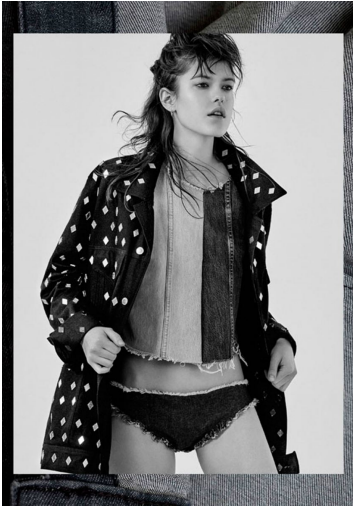

ANNA NEVALA

GRÖSSE **177** OBERWEITE **80**
TAILLE **60** HÜFTE **89**
SCHUHE **39** HAARE **DUNKELBRAUN**
AUGEN **BRAUN**

M4
MODELS

HEIGHT **5' 9.5"** BUST **31"**
WAIST **23"** HIPS **35"**
SHOES **7.5** HAIR **DARK BROWN**
EYES **BROWN**