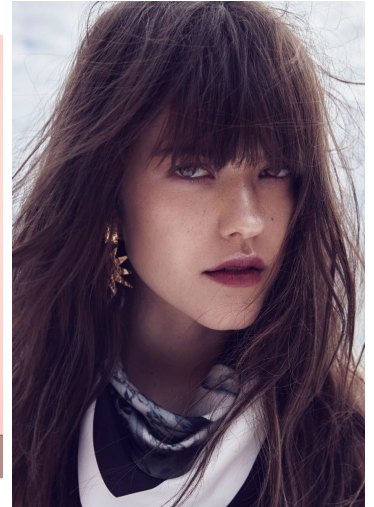

Photo: M&S
Styl: M&S
Make: M&S
Hair: M&S
Nails: M&S

düşüş

Photo: M&S
Styl: M&S
Make: M&S
Hair: M&S
Nails: M&S

ANNA NEVALA

GRÖSSE 177 OBERWEITE 80
TAILLE 60 HÜFTE 89
SCHUHE 39 HAARE DUNKELBRAUN
AUGEN BRAUN

M4
MODELS

HEIGHT 5' 9.5" BUST 31"
WAIST 23" HIPS 35"
SHOES 7.5 HAIR DARK BROWN
EYES BROWN