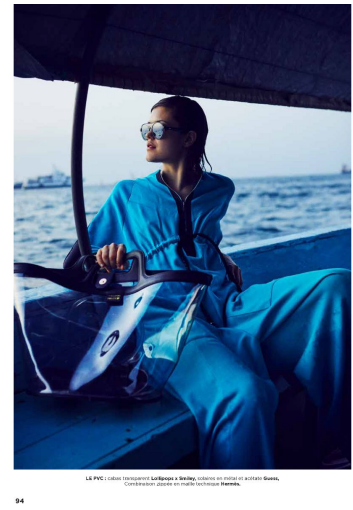

ANNA NEVALA

GRÖSSE **177** OBERWEITE **80**
TAILLE **60** HÜFTE **89**
SCHUHE **39** HAARE **DUNKELBRAUN**
AUGEN **BRAUN**

M4
MODELS

HEIGHT **5' 9.5"** BUST **31"**
WAIST **23"** HIPS **35"**
SHOES **7.5** HAIR **DARK BROWN**
EYES **BROWN**