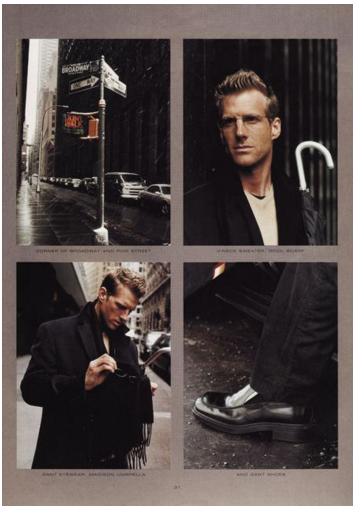

MICHAEL R. KERSCHBAUMER

GRÖSSE **185** OBERWEITE **100**
TAILLE **84** HÜFTE **99**
SCHUHE **45** HAARE **BLOND**
AUGEN **BLAU**

M4
MODELS

HEIGHT **6' 1"** BUST **39"**
WAIST **33"** HIPS **39"**
SHOES **12** HAIR **BLONDE**
EYES **BLUE**

Some come here to sit and think and make some judgement calls, but I come here to spread some ink and write upon the walls.

MICHAEL R. KERSCHBAUMER

GRÖSSE **185** OBERWEITE **100**
TAILLE **84** HÜFTE **99**
SCHUHE **45** HAARE **BLOND**
AUGEN **BLAU**